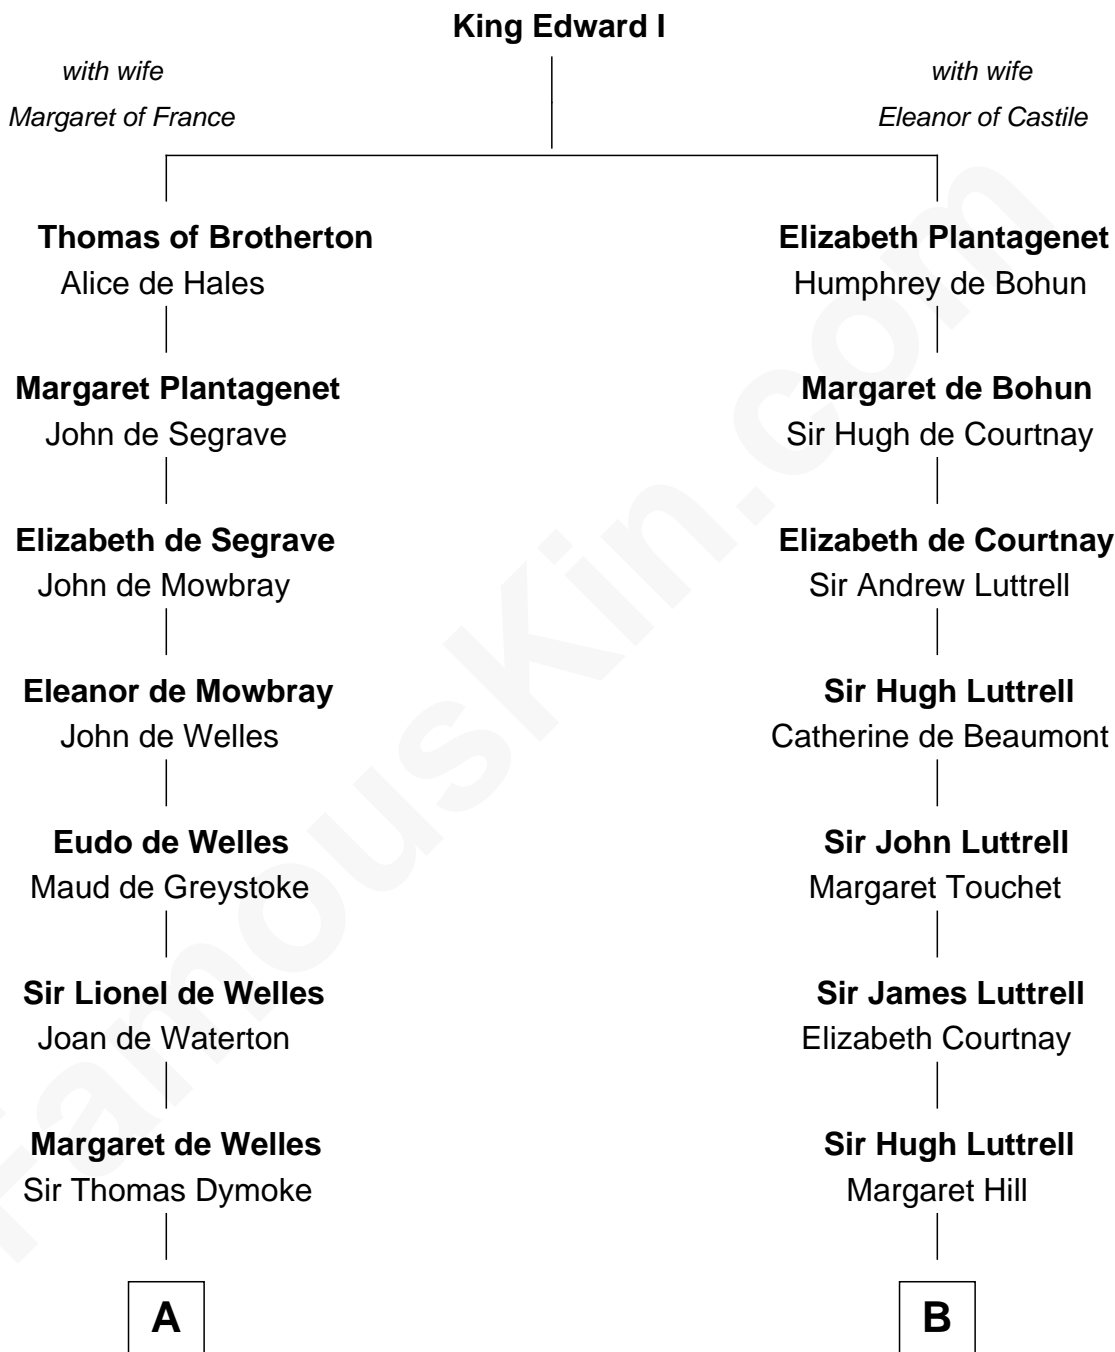

FamousKin.com Relationship Chart of

Ray Bradbury

Author of The Martian Chronicles

21st cousin of

Dick Cheney

46th U.S. Vice-President

C

Samuel Bradbury
Frances Mary Rohead

Samuel Irving Bradbury
Mary Adell Spaulding

Samuel Hinkston Bradbury
Minnie Alice Davis

Leonard Spaulding Bradbury
Esther Marie Moberg

Ray Bradbury
Author of The Martian Chronicles

D

Elias Eaton Cheney
Lucy Fletcher