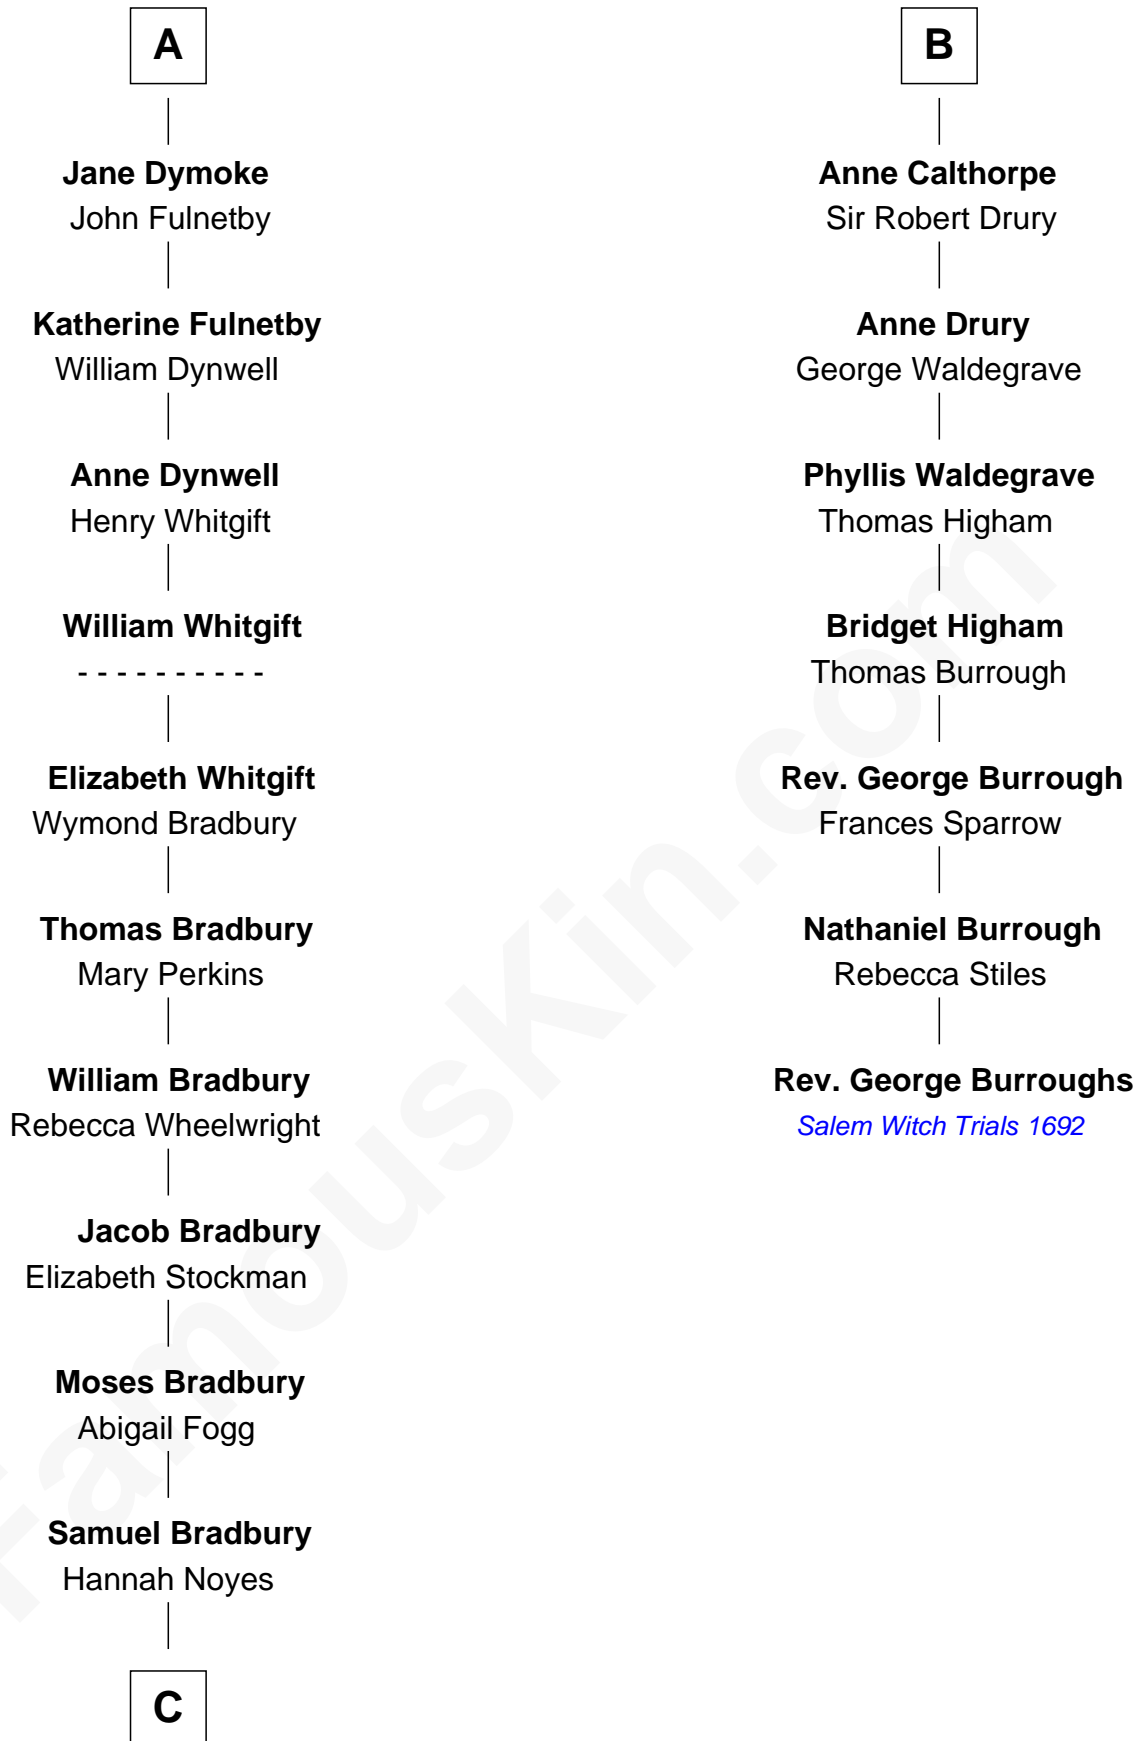

FamousKin.com

Relationship Chart of

Ray Bradbury

Author of The Martian Chronicles

13th cousin 8 times removed of

Rev. George Burroughs

Executed for Witchcraft, Salem 1692

C

—
Samuel Bradbury
Frances Mary Rothead

—
Samuel Irving Bradbury
Mary Adell Spaulding

—
Samuel Hinkston Bradbury
Minnie Alice Davis

—
Leonard Spaulding Bradbury
Esther Marie Moberg

—
Ray Bradbury
Author of The Martian Chronicles