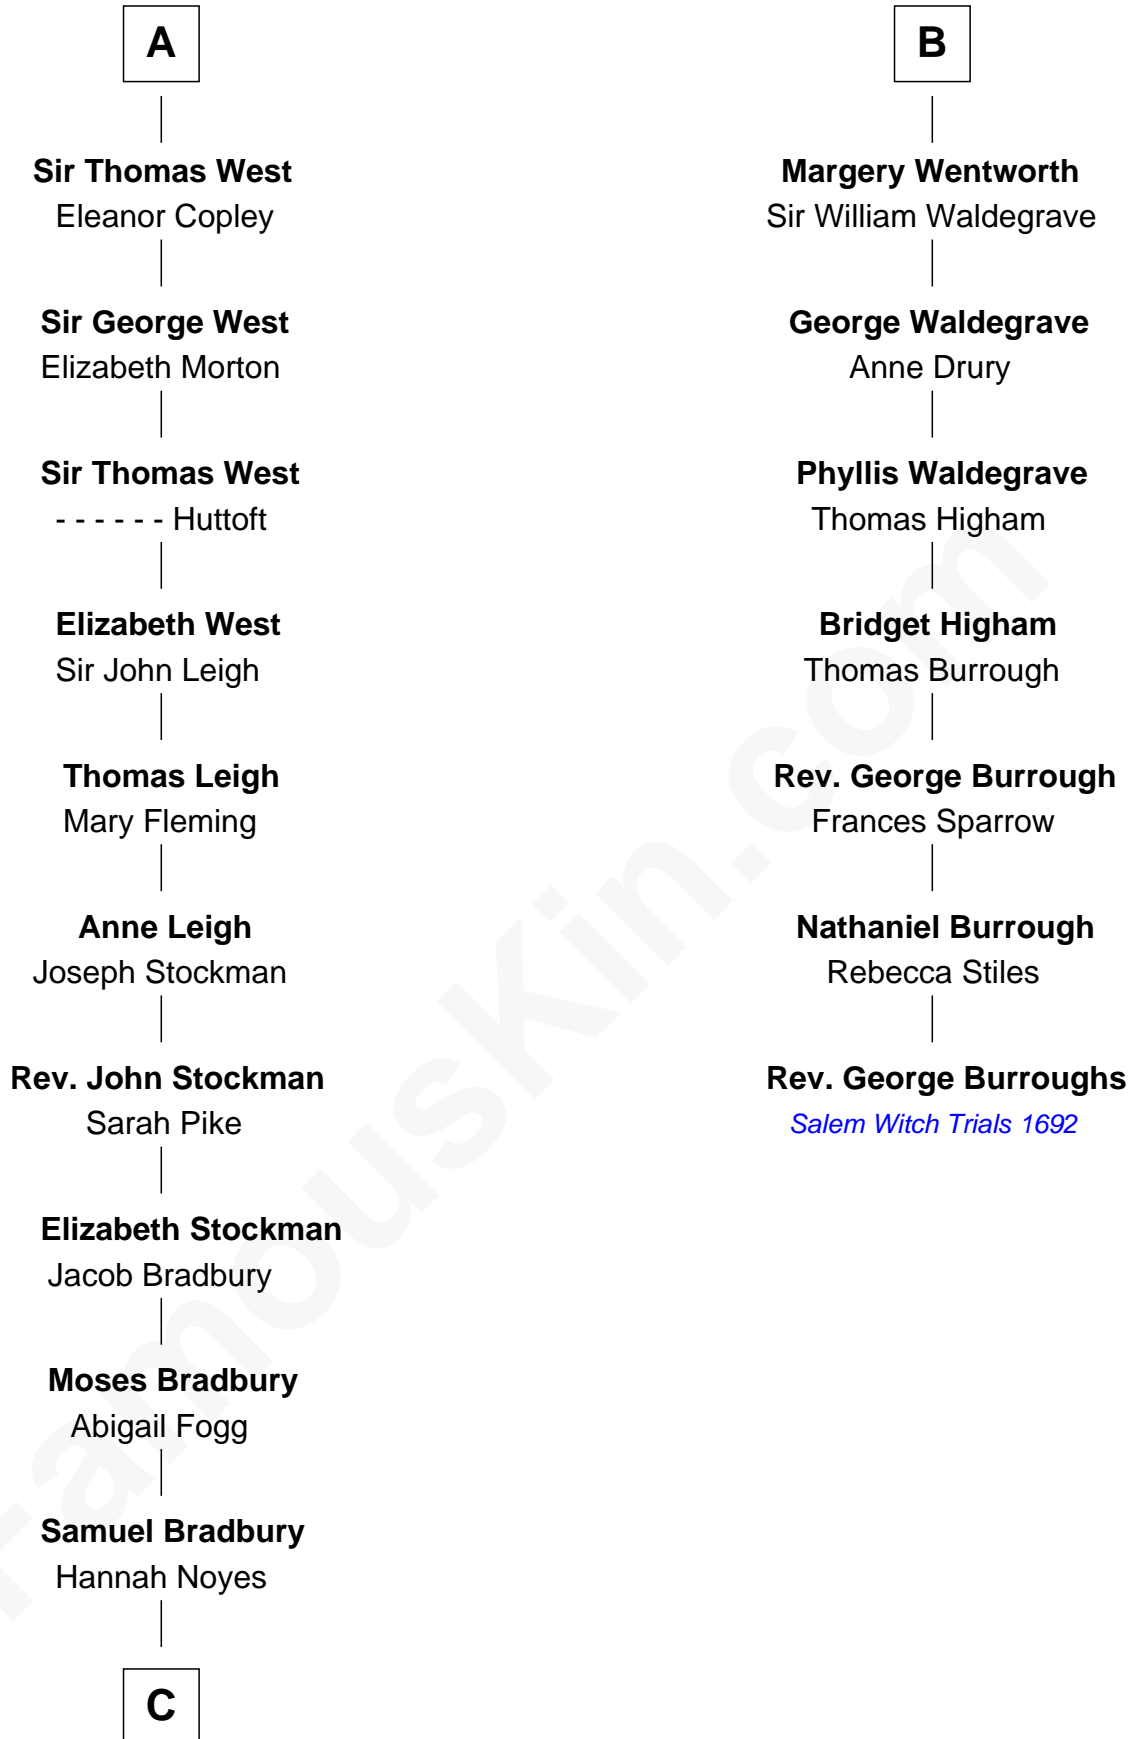

FamousKin.com

Relationship Chart of

Ray Bradbury

Author of The Martian Chronicles

13th cousin 8 times removed of

Rev. George Burroughs

Executed for Witchcraft, Salem 1692

C

—
Samuel Bradbury
Frances Mary Rothead

—
Samuel Irving Bradbury
Mary Adell Spaulding

—
Samuel Hinkston Bradbury
Minnie Alice Davis

—
Leonard Spaulding Bradbury
Esther Marie Moberg

—
Ray Bradbury
Author of The Martian Chronicles