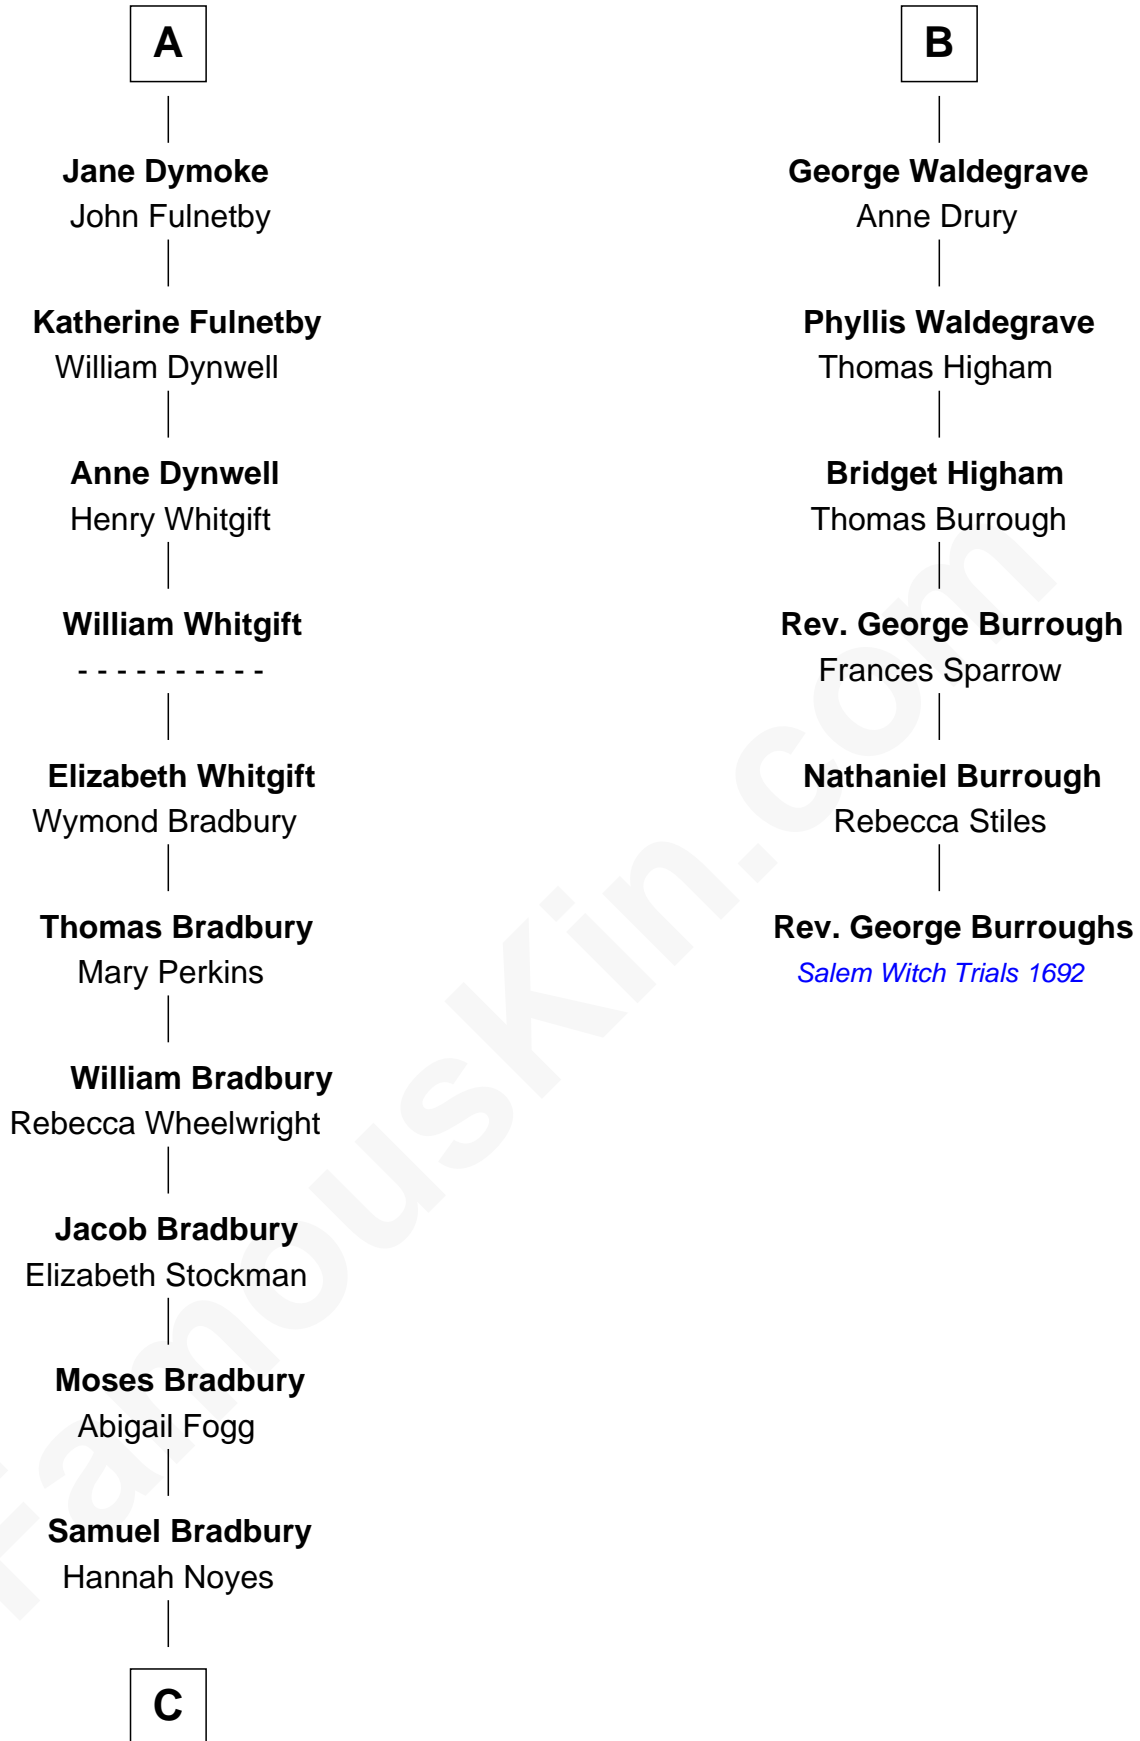

FamousKin.com

Relationship Chart of

Ray Bradbury

Author of The Martian Chronicles

12th cousin 9 times removed of

Rev. George Burroughs

Executed for Witchcraft, Salem 1692

C

—
Samuel Bradbury
Frances Mary Rohead

—
Samuel Irving Bradbury
Mary Adell Spaulding

—
Samuel Hinkston Bradbury
Minnie Alice Davis

—
Leonard Spaulding Bradbury
Esther Marie Moberg

—
Ray Bradbury
Author of The Martian Chronicles