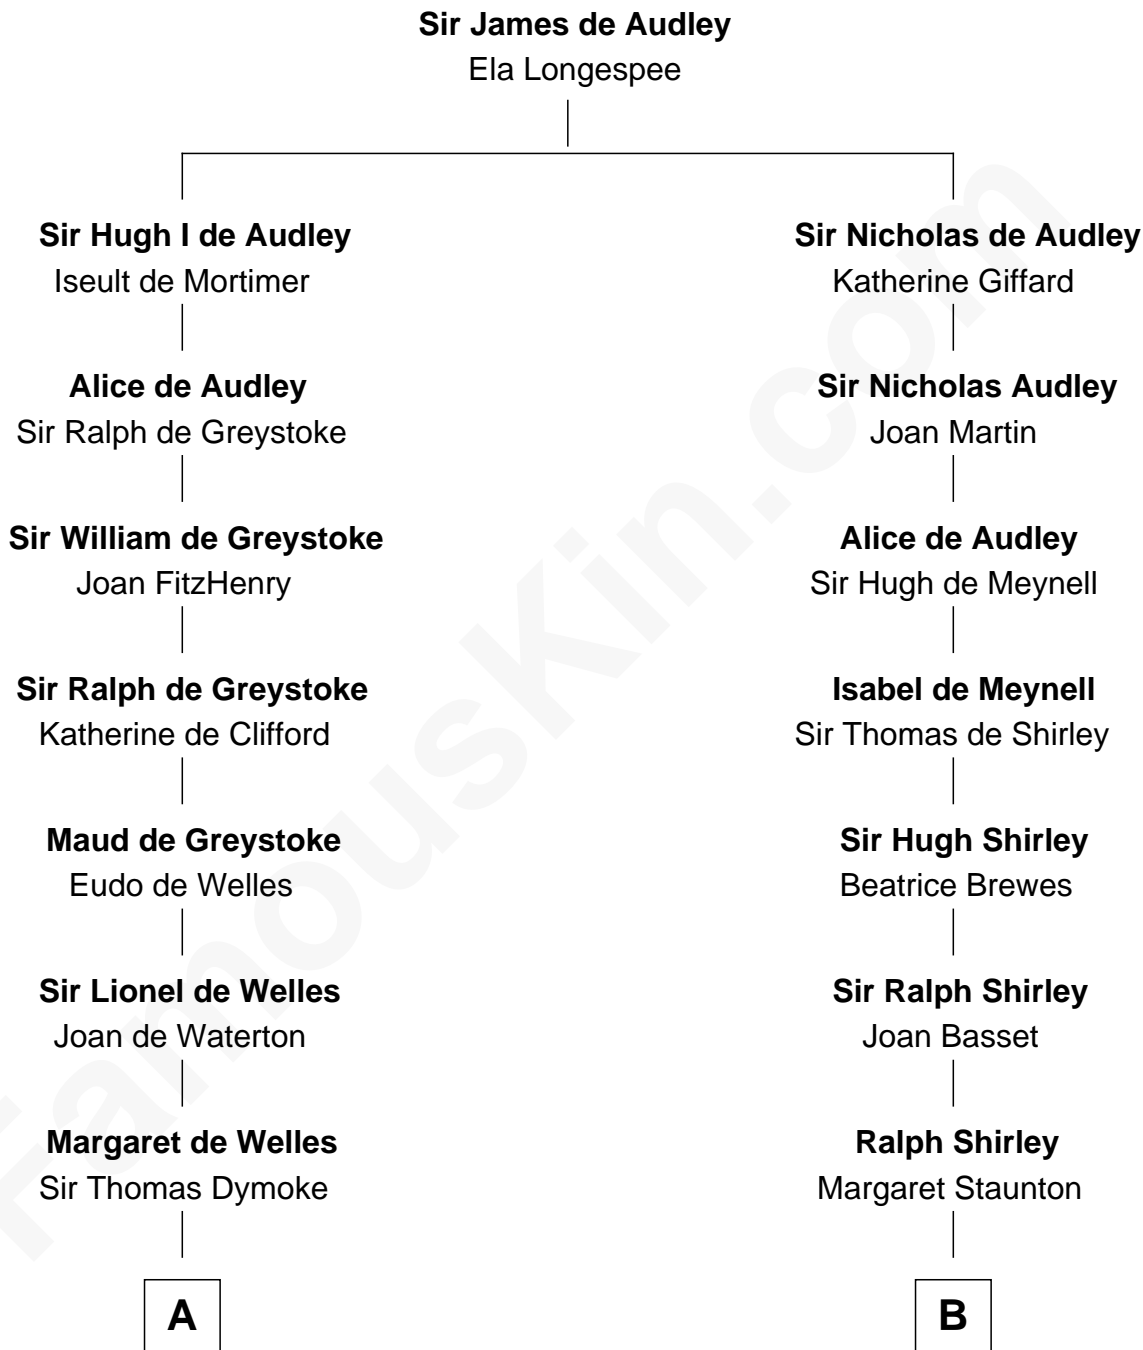

FamousKin.com

Relationship Chart of

Ray Bradbury

Author of The Martian Chronicles

20th cousin 1 time removed of

William Henry Moore

Co-Founder, U.S. Steel and Nabisco

C

Samuel Bradbury
Frances Mary Rothead

Samuel Irving Bradbury
Mary Adell Spaulding

Samuel Hinkston Bradbury
Minnie Alice Davis

Leonard Spaulding Bradbury
Esther Marie Moberg

Ray Bradbury
Author of The Martian Chronicles

D

George Beckwith
Rachel Marsh

George Beckwith
Mary Bradley

Rachael Arvilla Beckwith
Nathaniel Ford Moore

William Henry Moore
Co-Founder, U.S. Steel and Nabisco

FamousKin.com