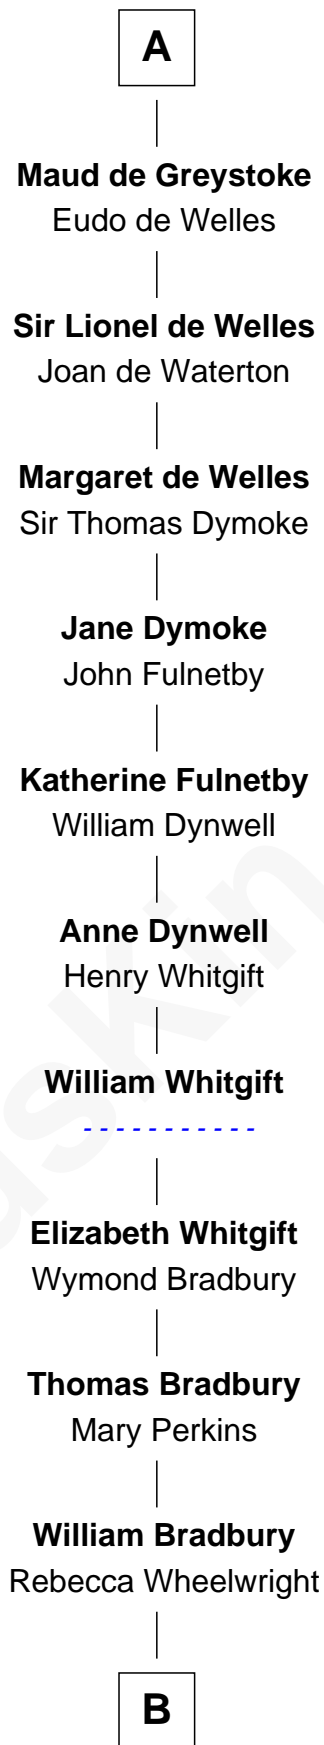

FamousKin.com Relationship Chart of

Ray Bradbury

Author of The Martian Chronicles

23rd Great-grandson of

Henry de Bohun

Magna Carta Surety

Henry de Bohun

Maud de Mandeville

Sir Humphrey de Bohun

Maud of Eu

Alice de Bohun

Roger V de Toeni

Ralph VII de Toeni

Mary - - - - -

Alice de Toeni

Guy de Beauchamp

Sir Thomas de Beauchamp

Katherine de Mortimer

Maud de Beauchamp

Sir Roger de Clifford

Katherine de Clifford

Sir Ralph de Greystoke

B

—
Jacob Bradbury
Elizabeth Stockman