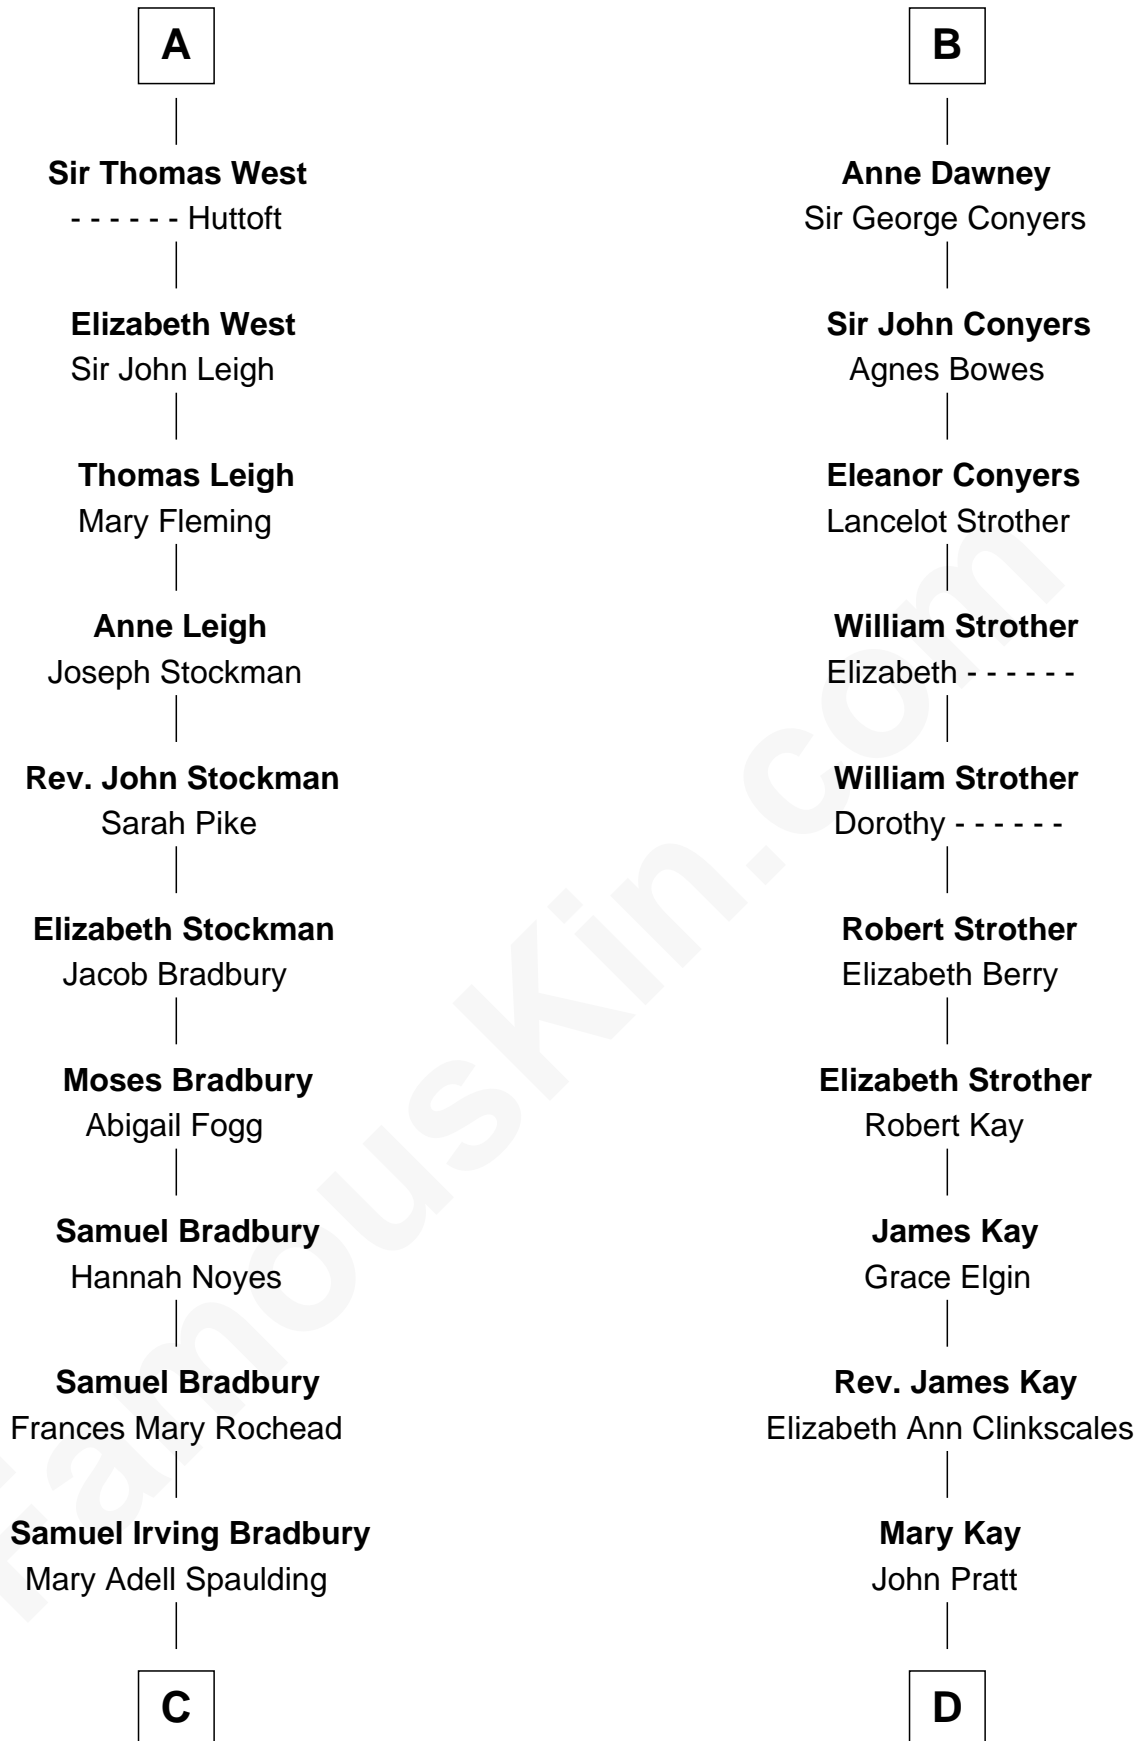

# FamousKin.com Relationship Chart of

**Ray Bradbury**

*Author of The Martian Chronicles*

19th cousin 1 time removed of

**Jimmy Carter**

*39th U.S. President*

**C**

**Samuel Hinkston Bradbury**

Minnie Alice Davis

**Leonard Spaulding Bradbury**

Esther Marie Moberg

**Ray Bradbury**

*Author of The Martian Chronicles*

**D**

**James E. Pratt**

Sophonra C. Cowan

**Nina Pratt**

William Archibald Carter

**Earl Carter**

Lillian Gordy

**Jimmy Carter**

*39th U.S. President*

FamousKin.com