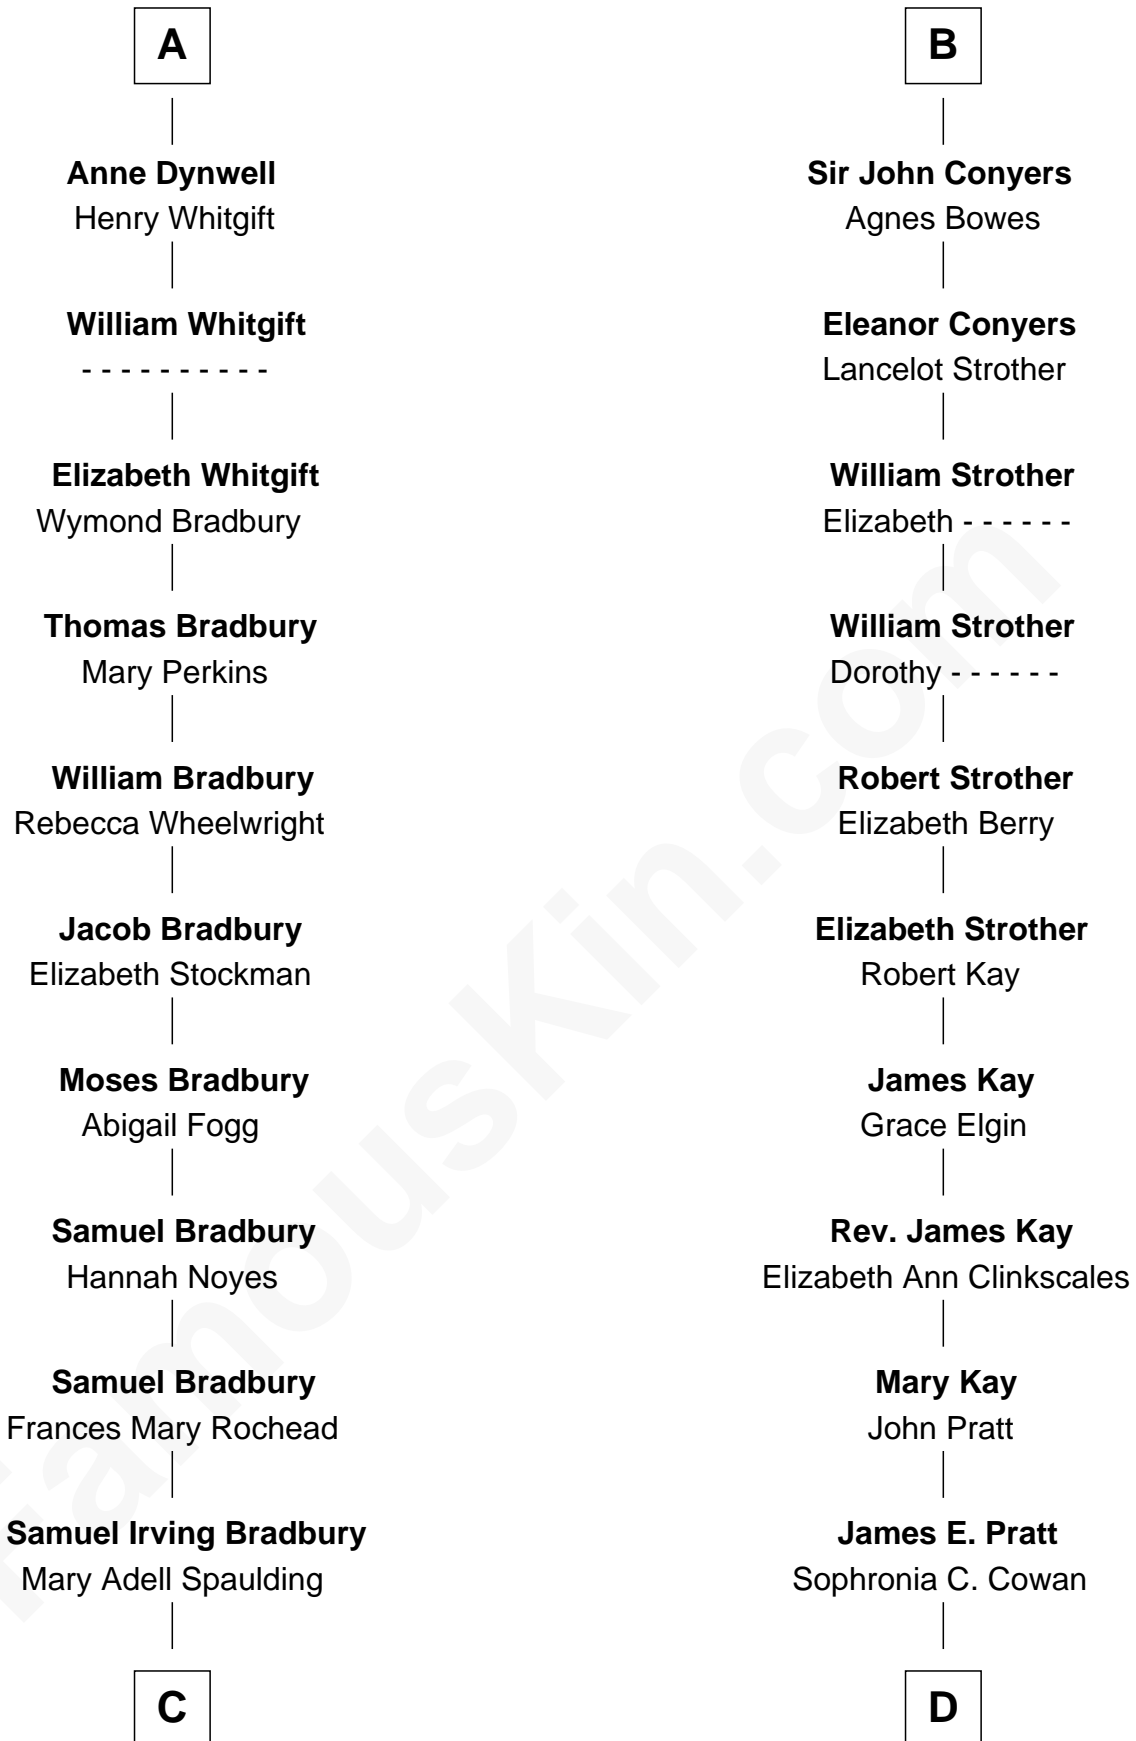

# FamousKin.com Relationship Chart of

**Ray Bradbury**

*Author of The Martian Chronicles*

19th cousin of

**Jimmy Carter**

*39th U.S. President*

**Sir Henry de Percy**

Idoine de Clifford

**C**

**Samuel Hinkston Bradbury**

Minnie Alice Davis

**Leonard Spaulding Bradbury**

Esther Marie Moberg

**Ray Bradbury**

*Author of The Martian Chronicles*

**D**

**Nina Pratt**

William Archibald Carter

**Earl Carter**

Lillian Gordy

**Jimmy Carter**

*39th U.S. President*

FamousKin.com