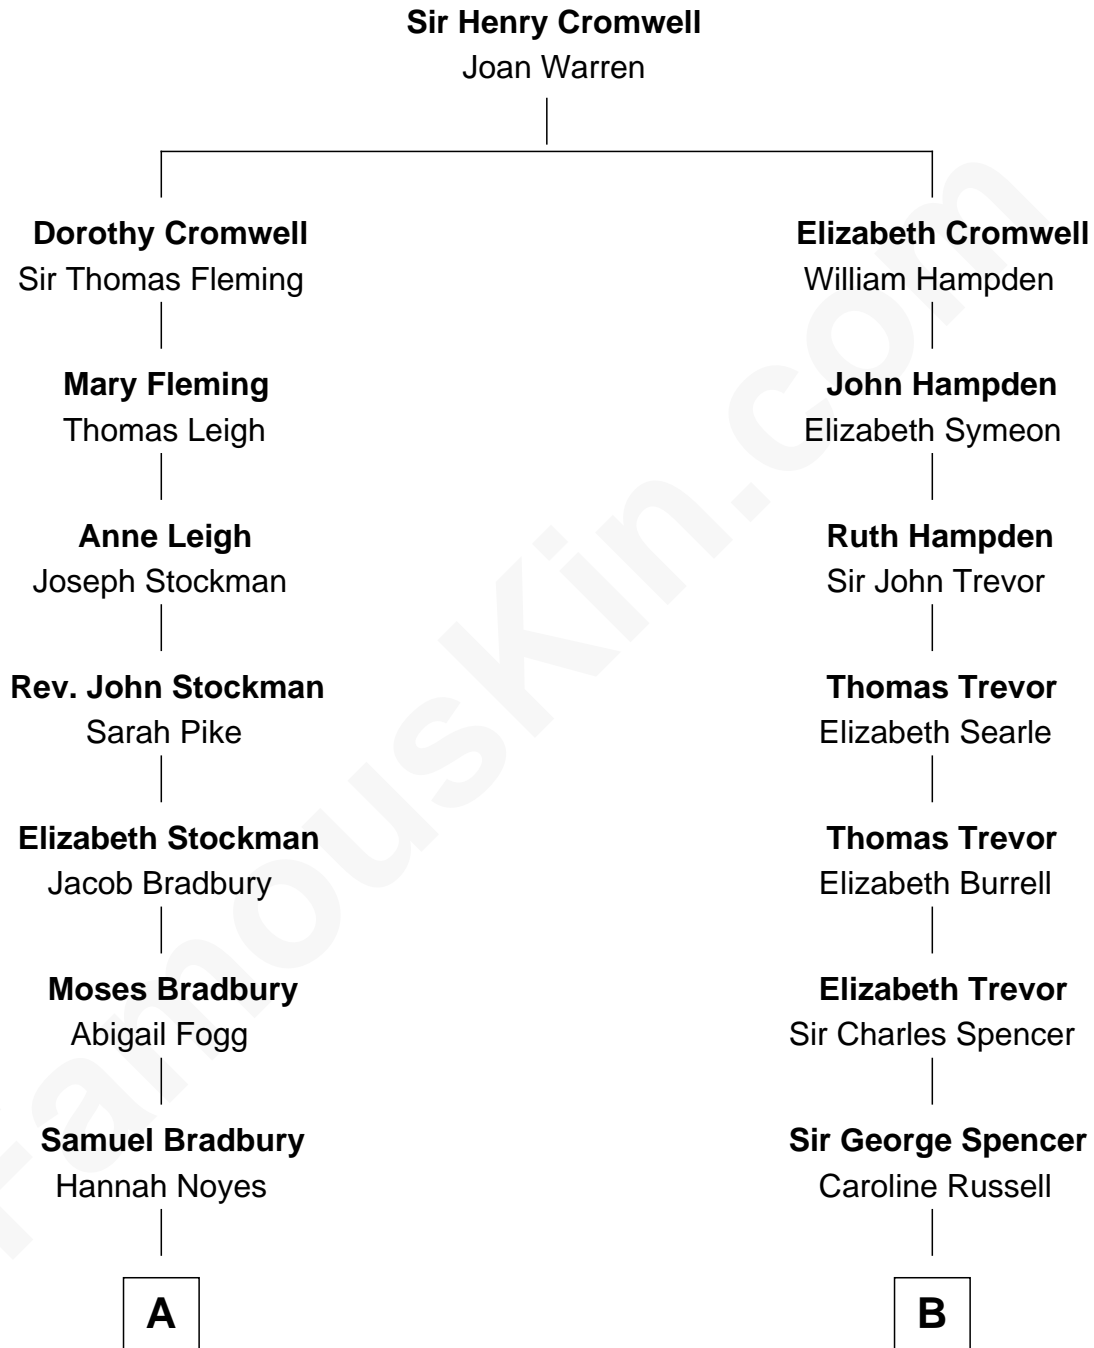

# FamousKin.com Relationship Chart of

**Ray Bradbury**

*Author of The Martian Chronicles*

11th cousin of

**Sir Winston Churchill**

*Prime Minister of the United Kingdom*

**A**

**Samuel Bradbury**  
Frances Mary Rothead

**Samuel Irving Bradbury**  
Mary Adell Spaulding

**Samuel Hinkston Bradbury**  
Minnie Alice Davis

**Leonard Spaulding Bradbury**  
Esther Marie Moberg

**Ray Bradbury**  
*Author of The Martian Chronicles*