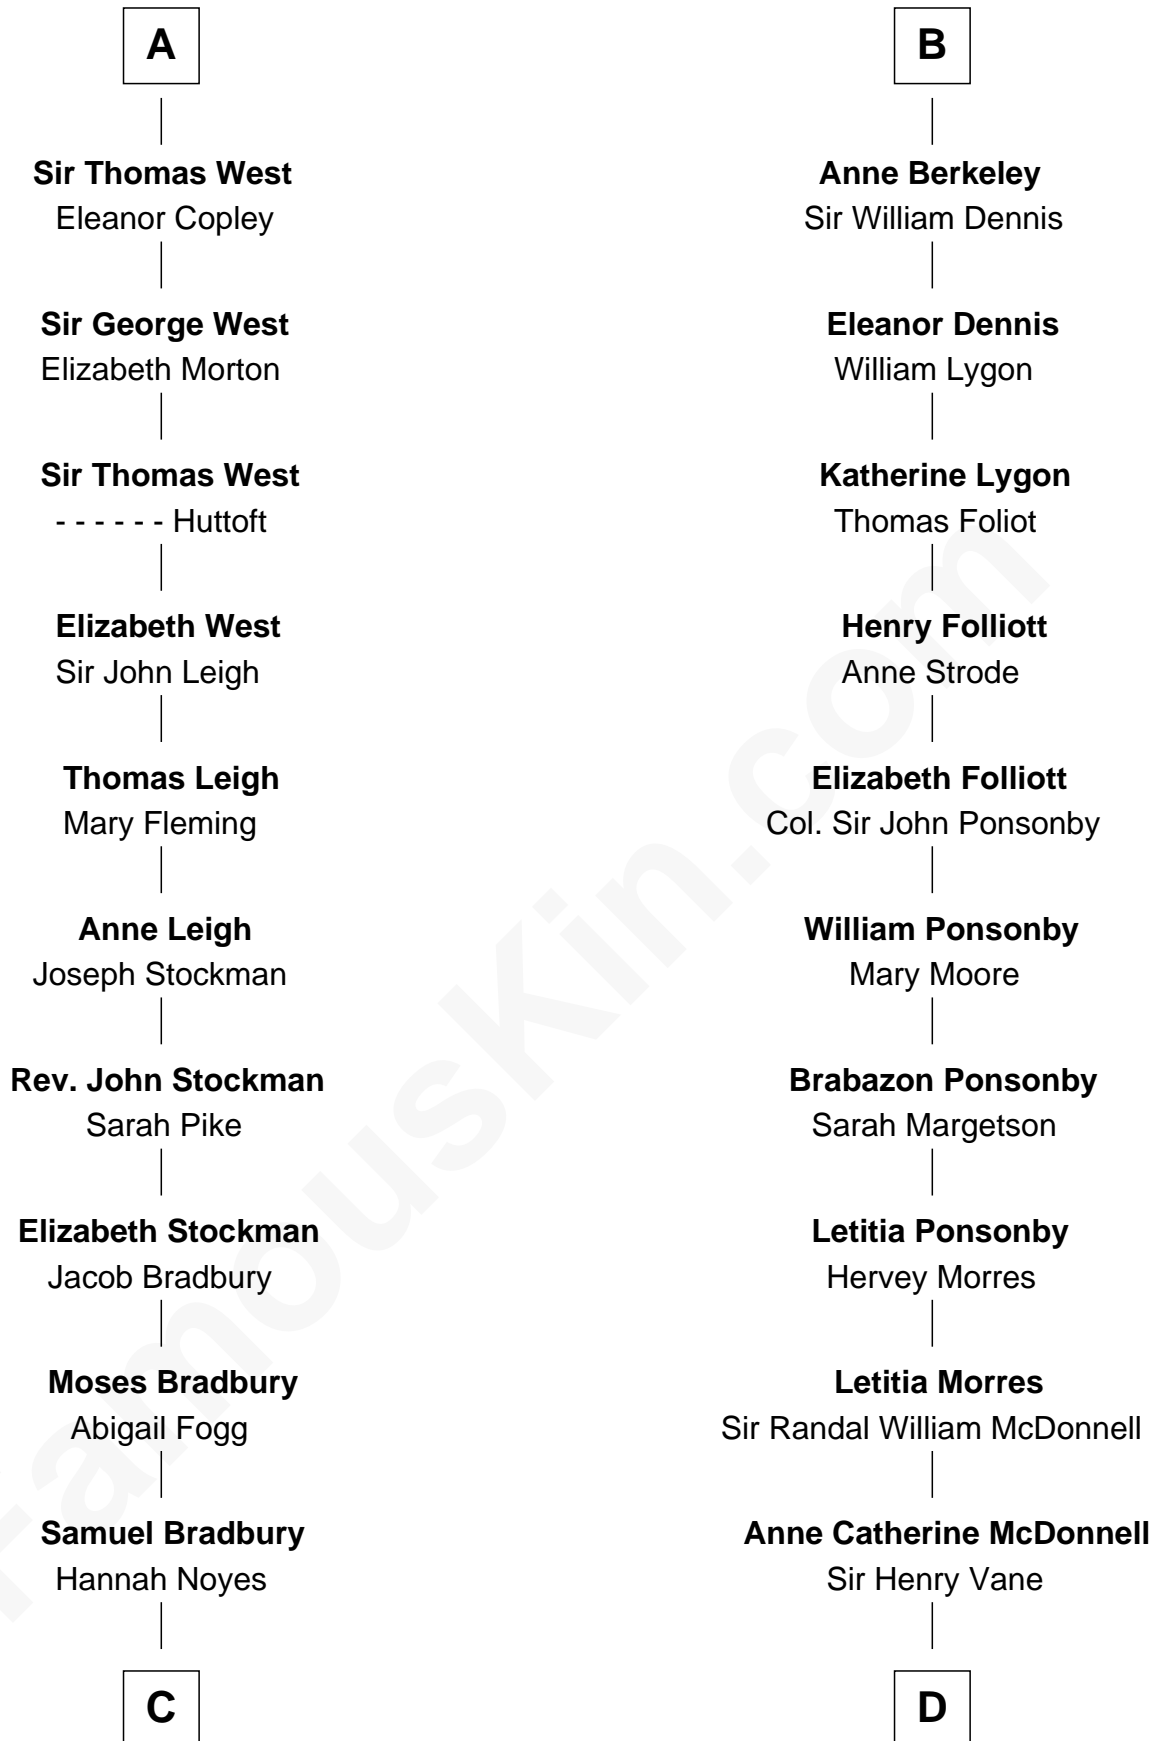

FamousKin.com Relationship Chart of

Ray Bradbury

Author of The Martian Chronicles

20th cousin 1 time removed of

Sir Winston Churchill

Prime Minister of the United Kingdom

C

Samuel Bradbury
Frances Mary Rohead

Samuel Irving Bradbury
Mary Adell Spaulding

Samuel Hinkston Bradbury
Minnie Alice Davis

Leonard Spaulding Bradbury
Esther Marie Moberg

Ray Bradbury
Author of The Martian Chronicles

D

Frances Anne Emily Vane-Tempest
Sir Charles William Stewart