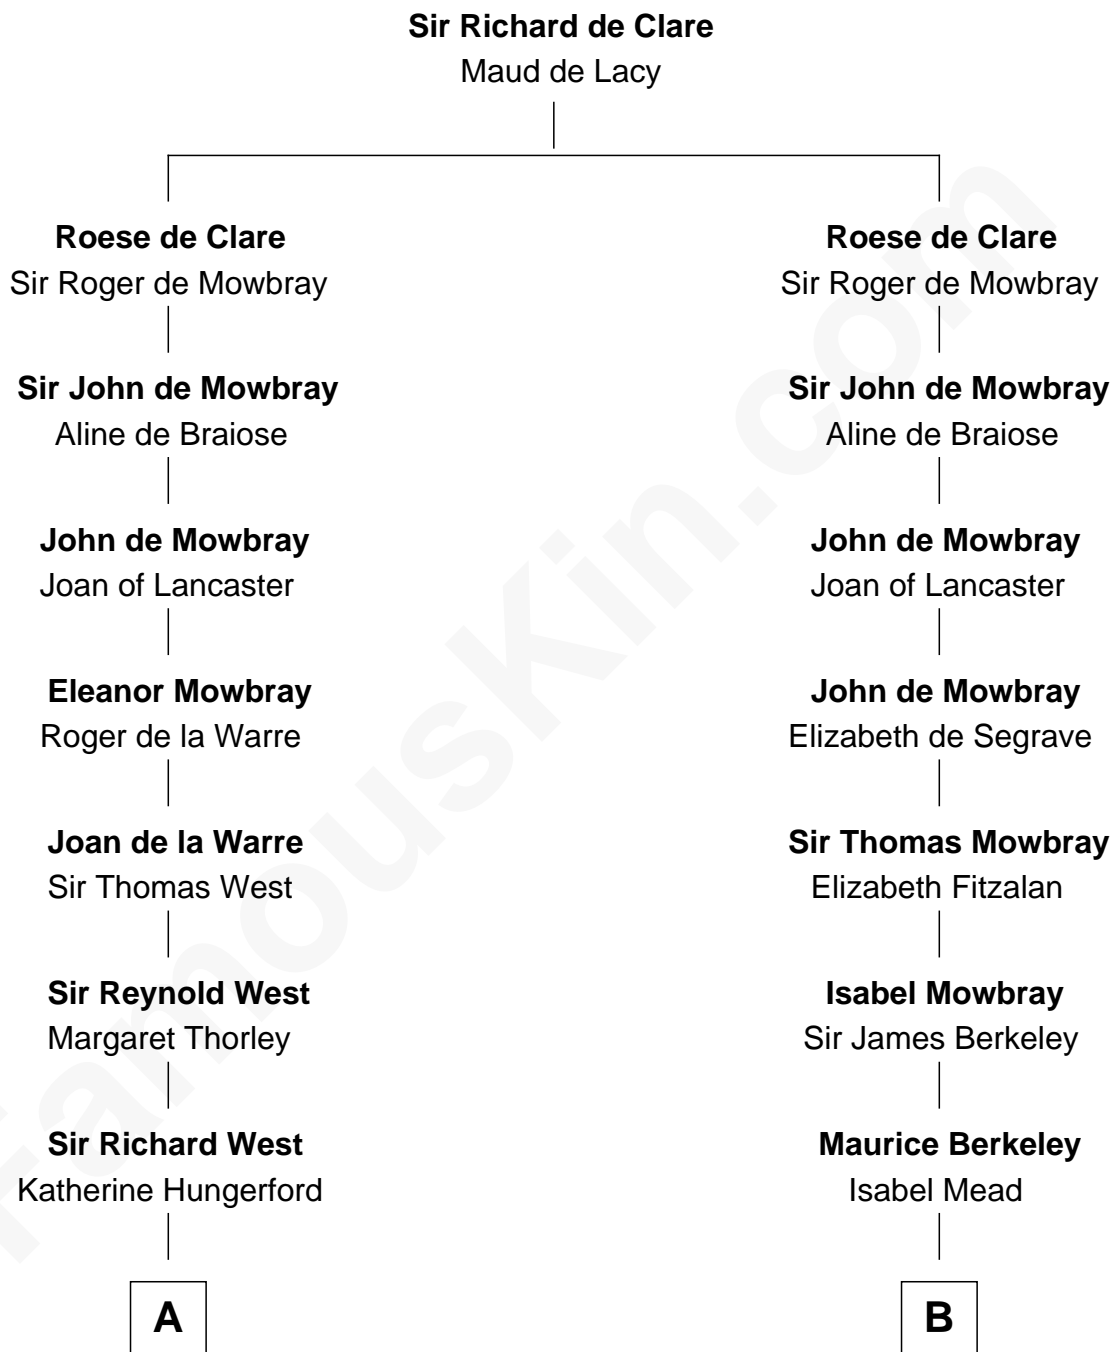

FamousKin.com Relationship Chart of

Ray Bradbury

Author of The Martian Chronicles

20th cousin 1 time removed of

Sir Winston Churchill

Prime Minister of the United Kingdom

C

Samuel Bradbury
Frances Mary Rohead

Samuel Irving Bradbury
Mary Adell Spaulding

Samuel Hinkston Bradbury
Minnie Alice Davis

Leonard Spaulding Bradbury
Esther Marie Moberg

Ray Bradbury
Author of The Martian Chronicles

D

Frances Anne Emily Vane-Tempest
Sir Charles William Stewart