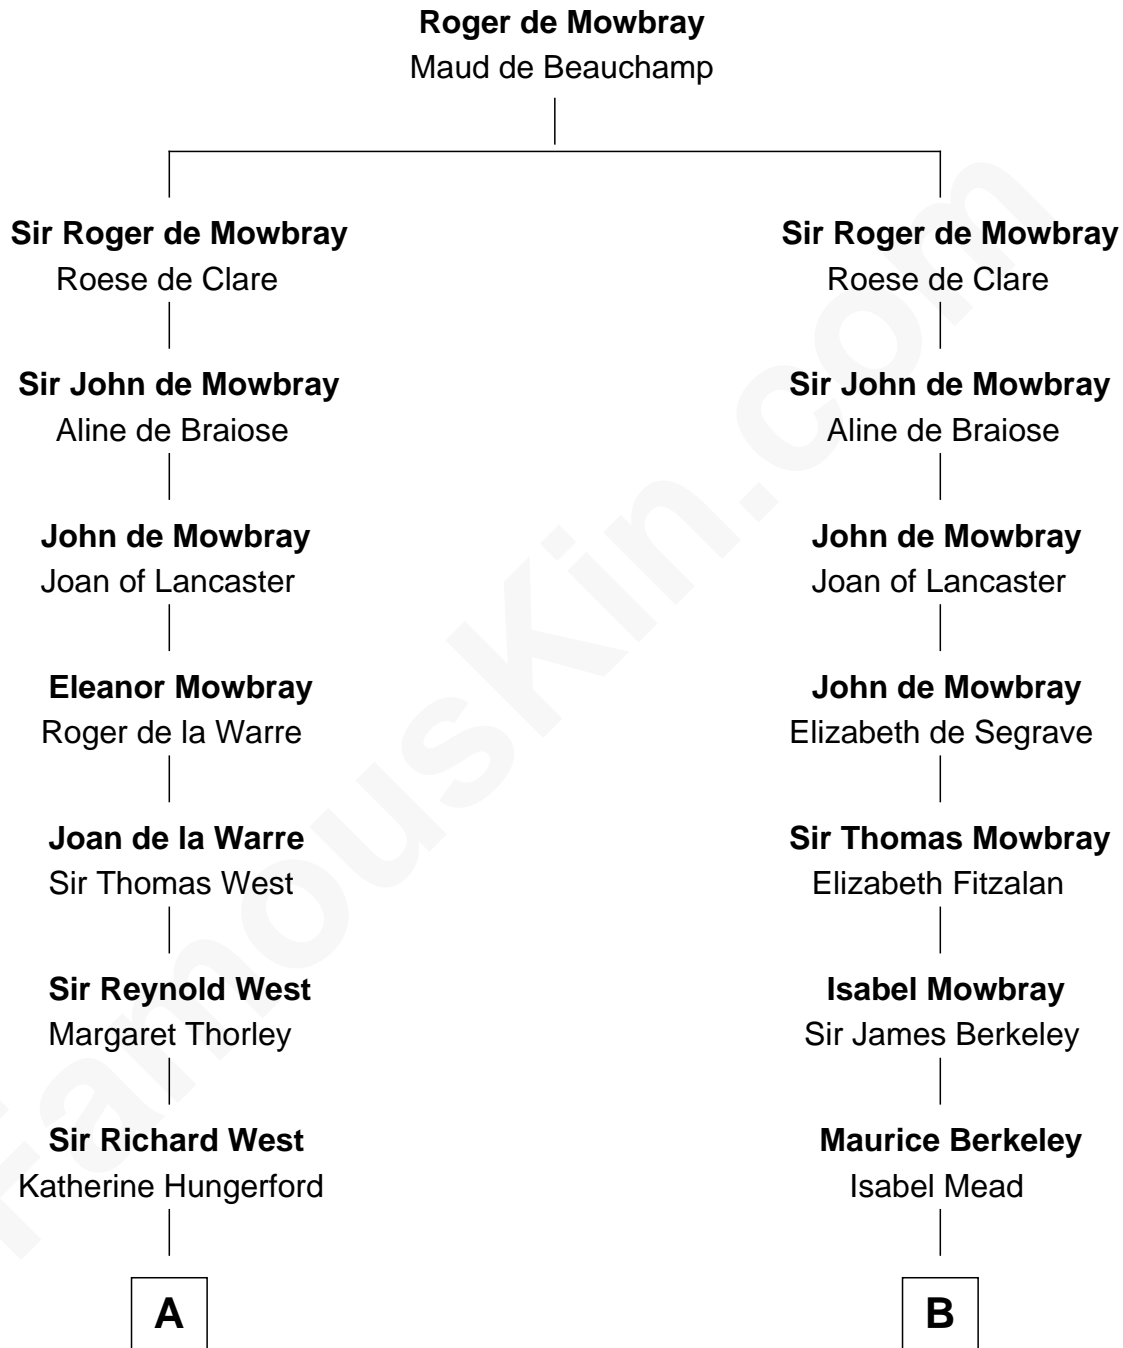

# FamousKin.com Relationship Chart of

**Ray Bradbury**

*Author of The Martian Chronicles*

20th cousin 1 time removed of

**Sir Winston Churchill**

*Prime Minister of the United Kingdom*

**C**

**Samuel Bradbury**  
Frances Mary Rohead

**Samuel Irving Bradbury**  
Mary Adell Spaulding

**Samuel Hinkston Bradbury**  
Minnie Alice Davis

**Leonard Spaulding Bradbury**  
Esther Marie Moberg

**Ray Bradbury**  
*Author of The Martian Chronicles*

**D**

**Frances Anne Emily Vane-Tempest**  
Sir Charles William Stewart

**Frances Anne Emily Vane**  
Sir John Winston Spencer-Churchill

**Randolph Henry Spencer-Churchill**  
Jeanette Jerome

**Sir Winston Churchill**  
*Prime Minister of the United Kingdom*