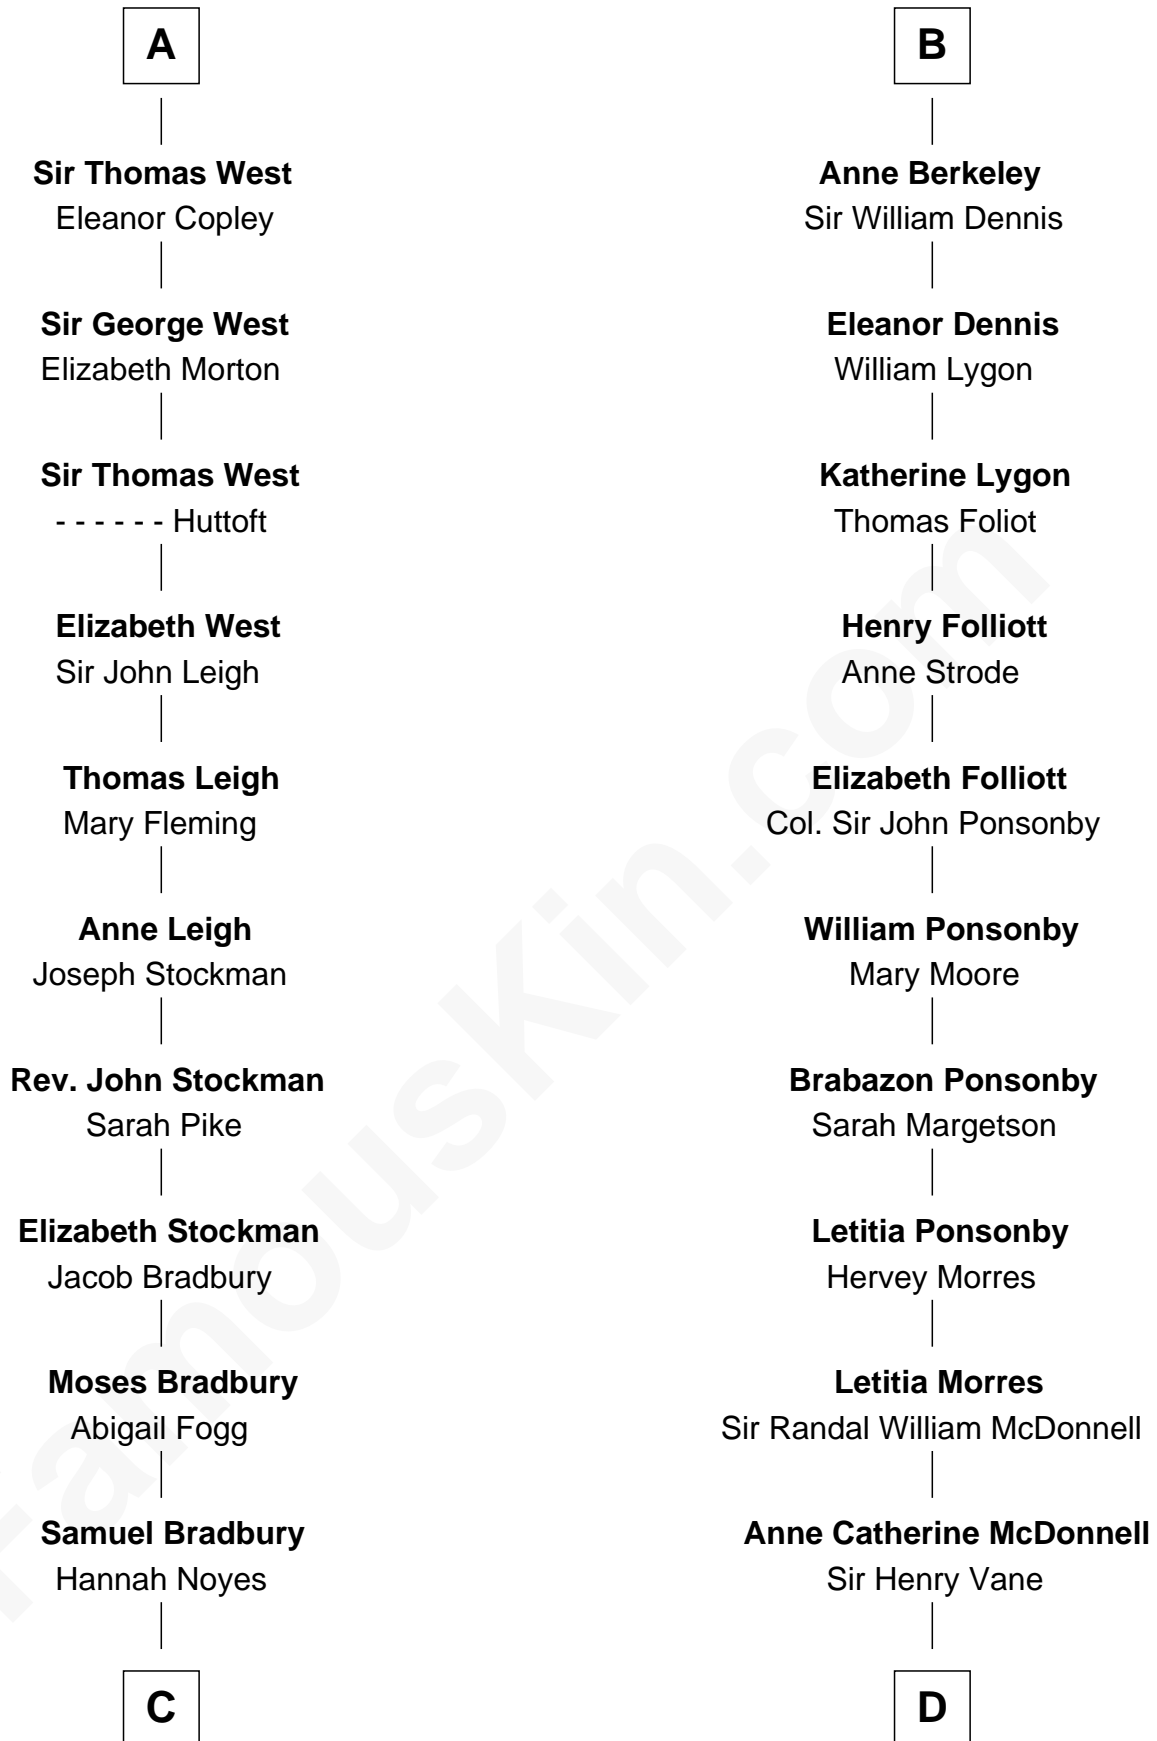

# FamousKin.com Relationship Chart of

**Ray Bradbury**

*Author of The Martian Chronicles*

20th cousin 1 time removed of

**Sir Winston Churchill**

*Prime Minister of the United Kingdom*

**C**

**Samuel Bradbury**  
Frances Mary Rohead

**Samuel Irving Bradbury**  
Mary Adell Spaulding

**Samuel Hinkston Bradbury**  
Minnie Alice Davis

**Leonard Spaulding Bradbury**  
Esther Marie Moberg

**Ray Bradbury**  
*Author of The Martian Chronicles*

**D**

**Frances Anne Emily Vane-Tempest**  
Sir Charles William Stewart

**Frances Anne Emily Vane**  
Sir John Winston Spencer-Churchill

**Randolph Henry Spencer-Churchill**  
Jeanette Jerome

**Sir Winston Churchill**  
*Prime Minister of the United Kingdom*