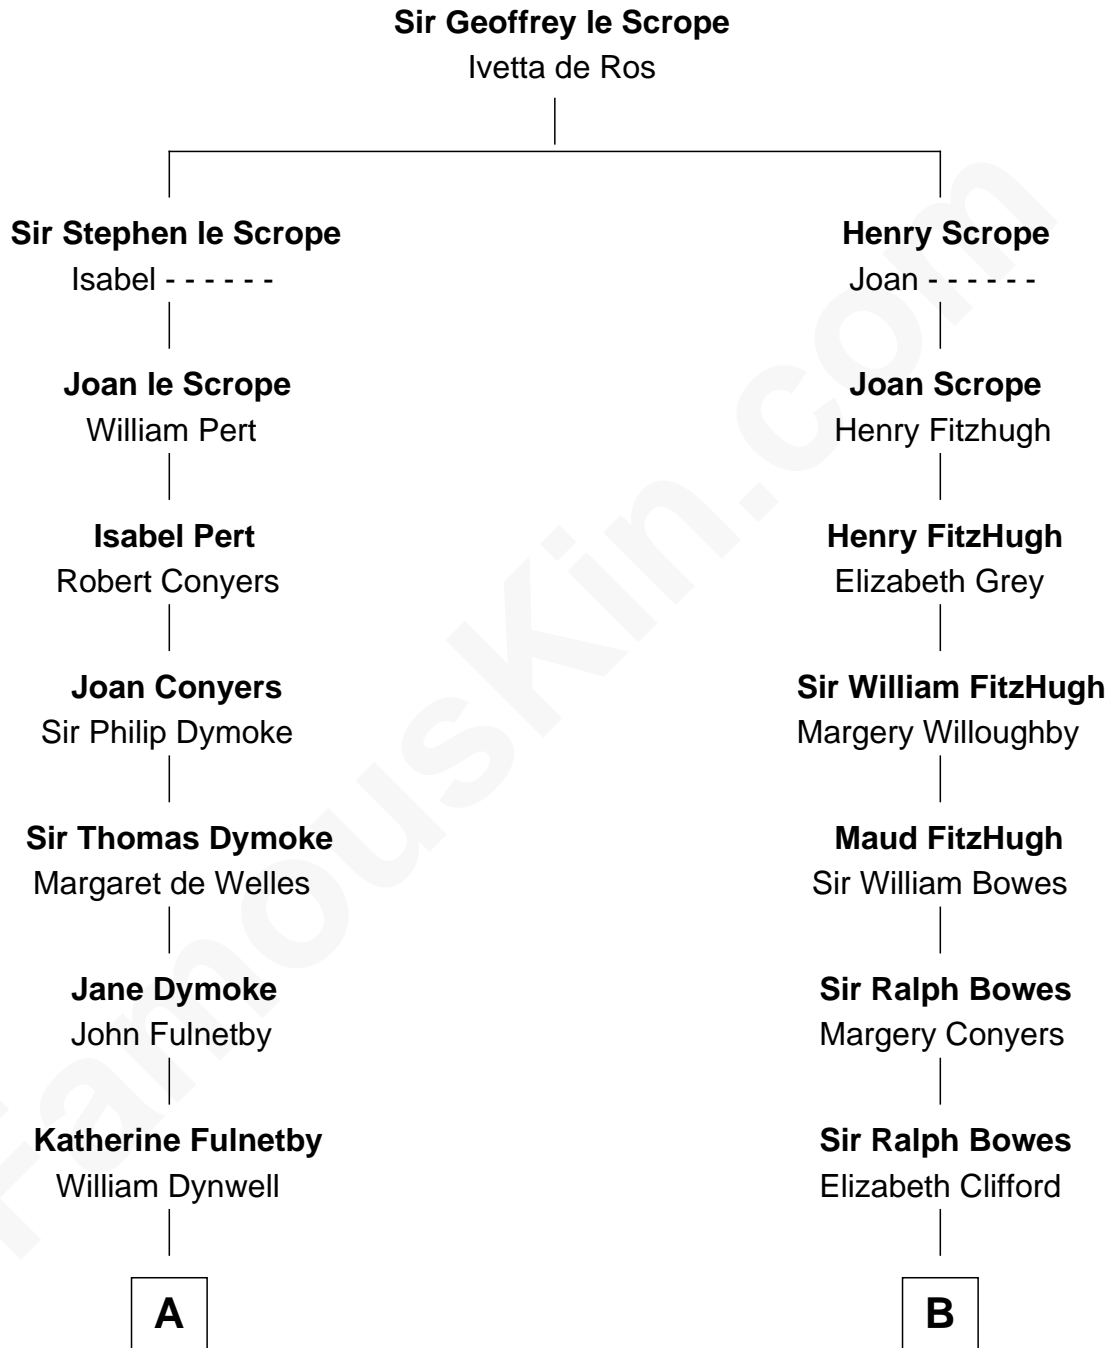

FamousKin.com

Relationship Chart of

Ray Bradbury

Author of The Martian Chronicles

18th cousin 1 time removed of

William Howard Taft

27th U.S. President

C

Samuel Hinkston Bradbury

Minnie Alice Davis

Leonard Spaulding Bradbury

Esther Marie Moberg

Ray Bradbury

Author of The Martian Chronicles

D

Alphonso Taft

Louisa Maria Torrey

William Howard Taft

27th U.S. President

FamousKin.com