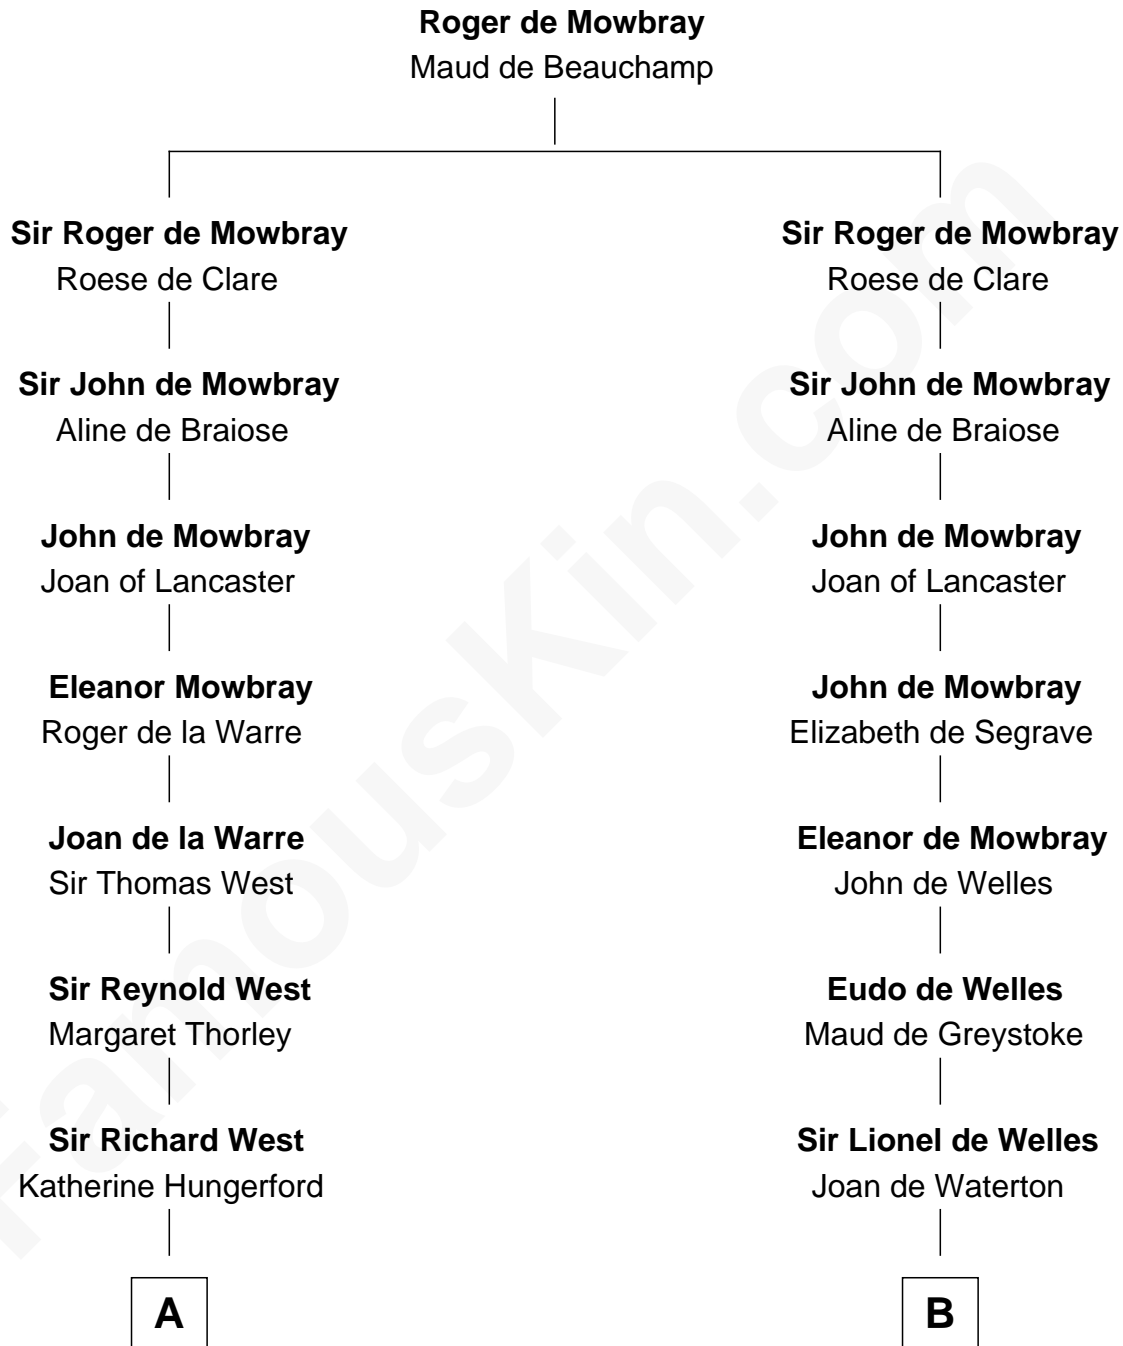

FamousKin.com Relationship Chart of

Ray Bradbury

Author of The Martian Chronicles

21st cousin of

William Howard Taft

27th U.S. President

C

Samuel Bradbury
Frances Mary Rothead

Samuel Irving Bradbury
Mary Adell Spaulding

Samuel Hinkston Bradbury
Minnie Alice Davis

Leonard Spaulding Bradbury
Esther Marie Moberg

Ray Bradbury
Author of The Martian Chronicles

D

Abner Rawson
Mary Allen

Rhoda Rawson
Aaron Taft

Peter Rawson Taft
Sylvia Howard

Alphonso Taft
Louisa Maria Torrey

William Howard Taft
27th U.S. President