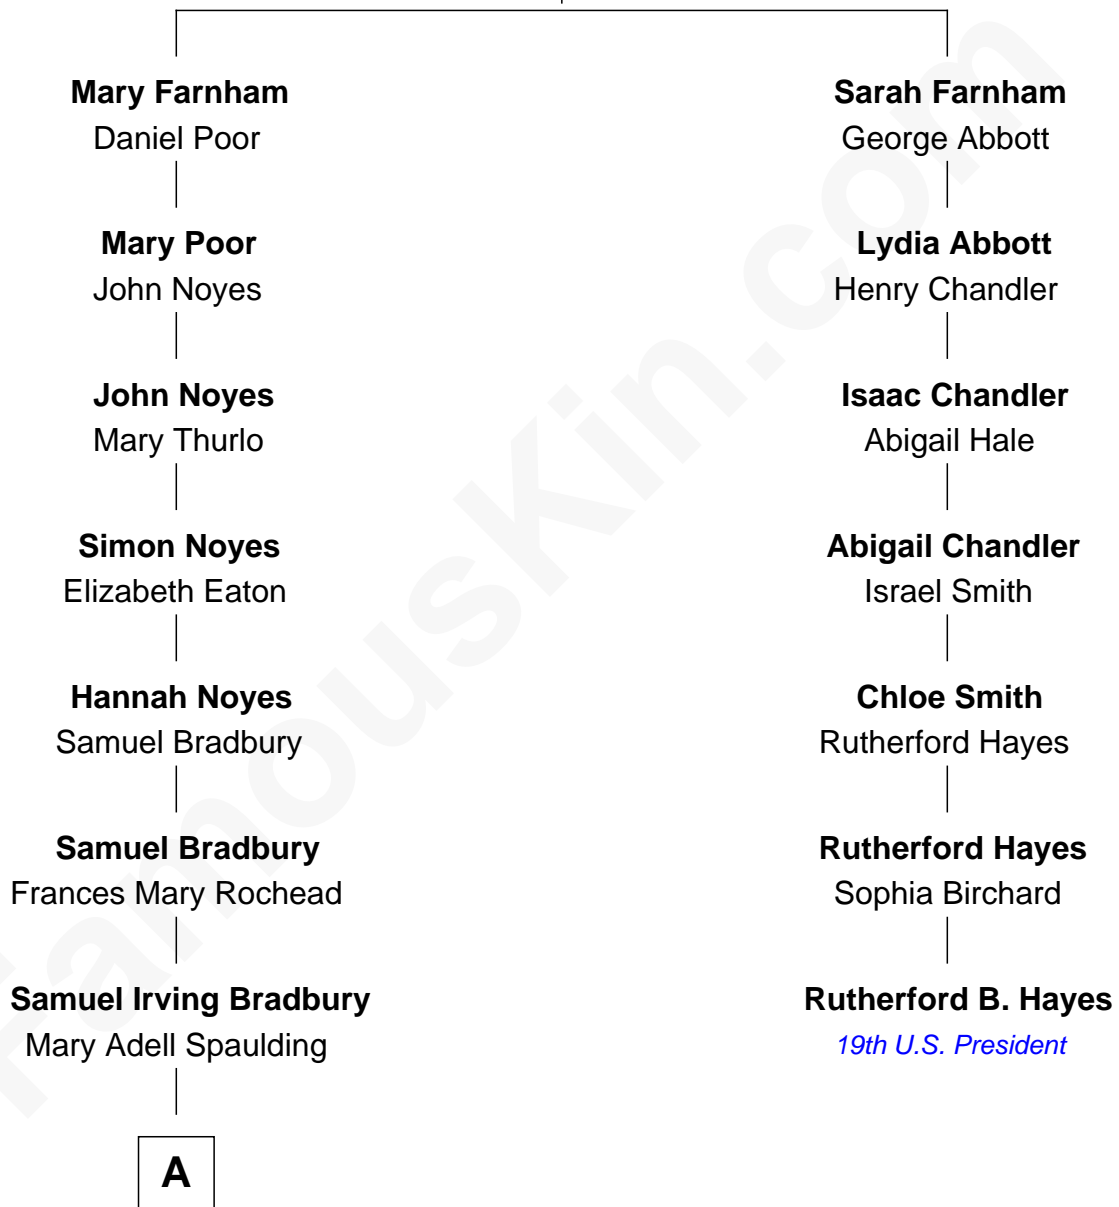

FamousKin.com Relationship Chart of

Ray Bradbury

Author of The Martian Chronicles

6th cousin 3 times removed of

Rutherford B. Hayes

19th U.S. President

Ralph Farnham

Alice - - - - -

A

—
Samuel Hinkston Bradbury

Minnie Alice Davis

—
Leonard Spaulding Bradbury

Esther Marie Moberg

—
Ray Bradbury

Author of [The Martian Chronicles](#)

FamousKin.com