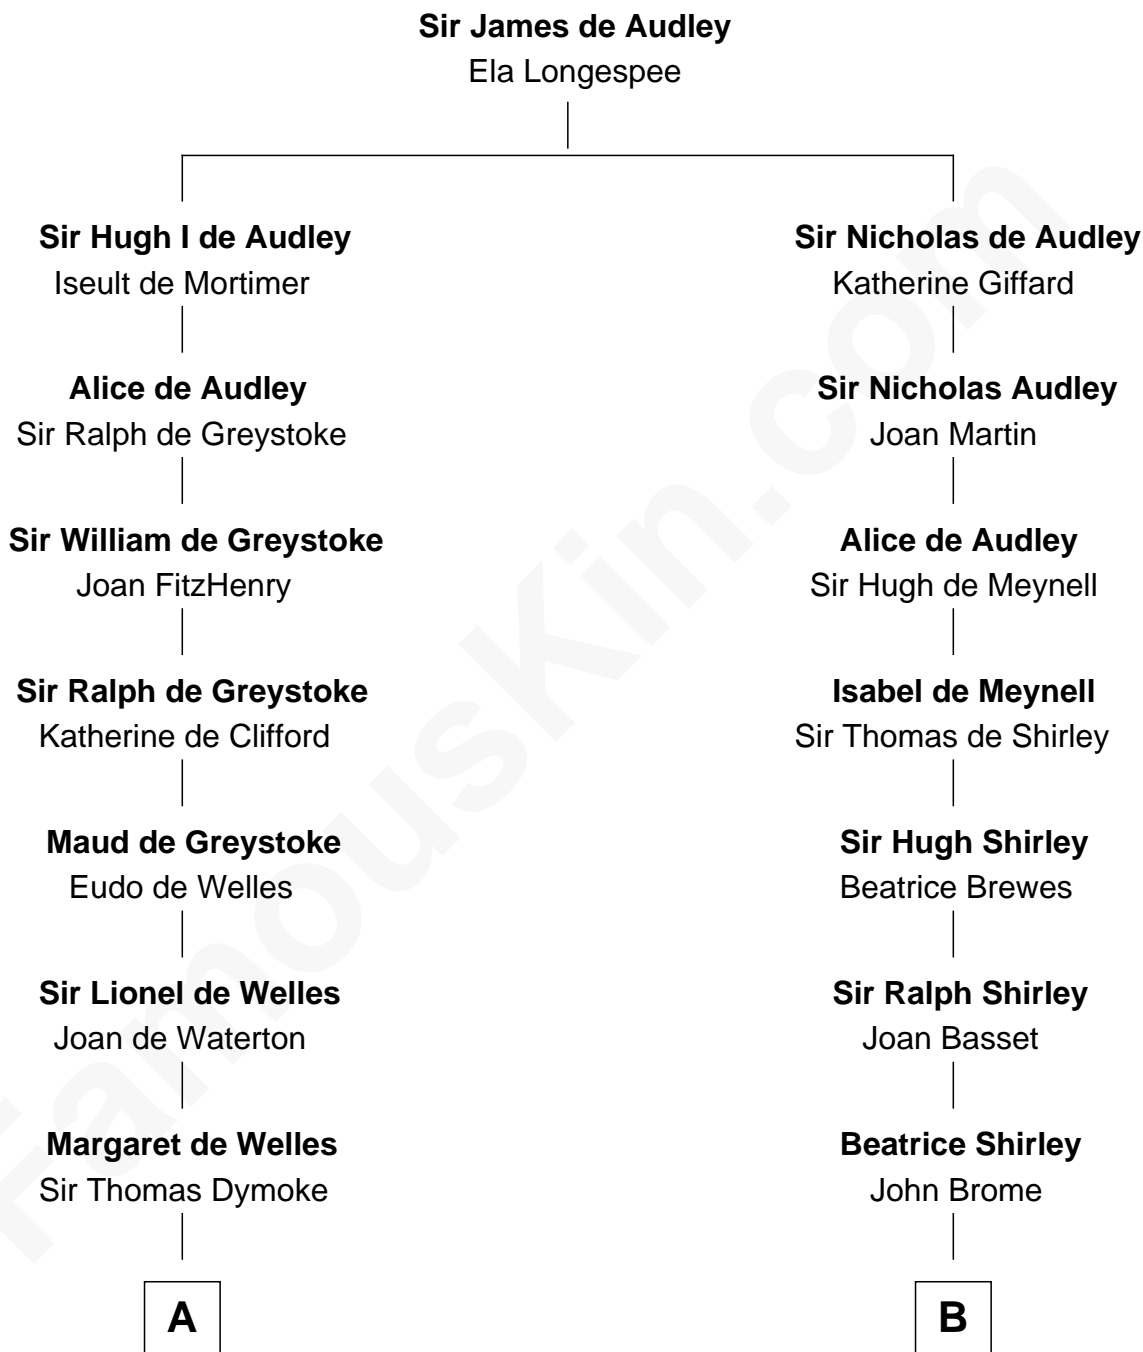

# FamousKin.com Relationship Chart of

**Ray Bradbury**

*Author of The Martian Chronicles*

20th cousin 1 time removed of

**Rutherford B. Hayes**

*19th U.S. President*

**C**

**Samuel Bradbury**  
Frances Mary Rothead

**Samuel Irving Bradbury**  
Mary Adell Spaulding

**Samuel Hinkston Bradbury**  
Minnie Alice Davis

**Leonard Spaulding Bradbury**  
Esther Marie Moberg

**Ray Bradbury**  
*Author of The Martian Chronicles*

**D**

**Abigail Chandler**  
Israel Smith

**Chloe Smith**  
Rutherford Hayes

**Rutherford Hayes**  
Sophia Birchard

**Rutherford B. Hayes**  
*19th U.S. President*