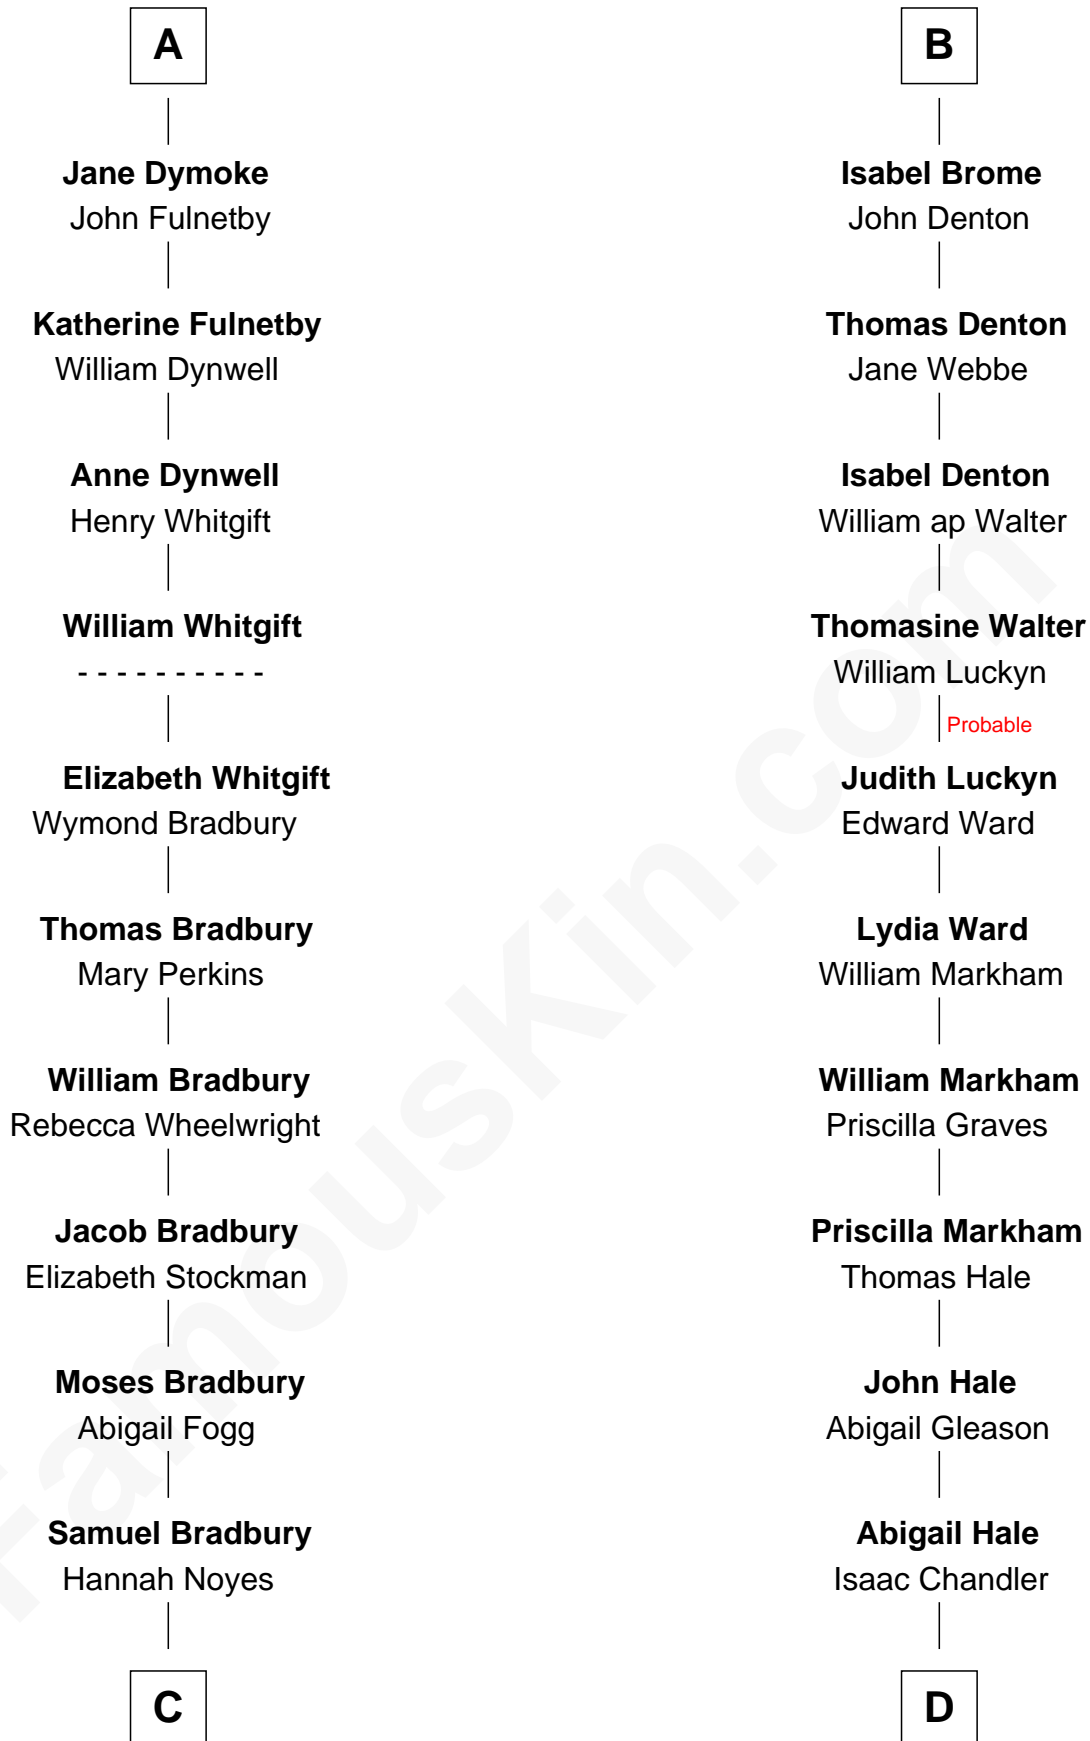

# FamousKin.com Relationship Chart of

**Ray Bradbury**

*Author of The Martian Chronicles*

20th cousin 1 time removed of

**Rutherford B. Hayes**

*19th U.S. President*

**C**

**Samuel Bradbury**  
Frances Mary Rothead

**Samuel Irving Bradbury**  
Mary Adell Spaulding

**Samuel Hinkston Bradbury**  
Minnie Alice Davis

**Leonard Spaulding Bradbury**  
Esther Marie Moberg

**Ray Bradbury**  
*Author of The Martian Chronicles*

**D**

**Abigail Chandler**  
Israel Smith

**Chloe Smith**  
Rutherford Hayes

**Rutherford Hayes**  
Sophia Birchard

**Rutherford B. Hayes**  
*19th U.S. President*