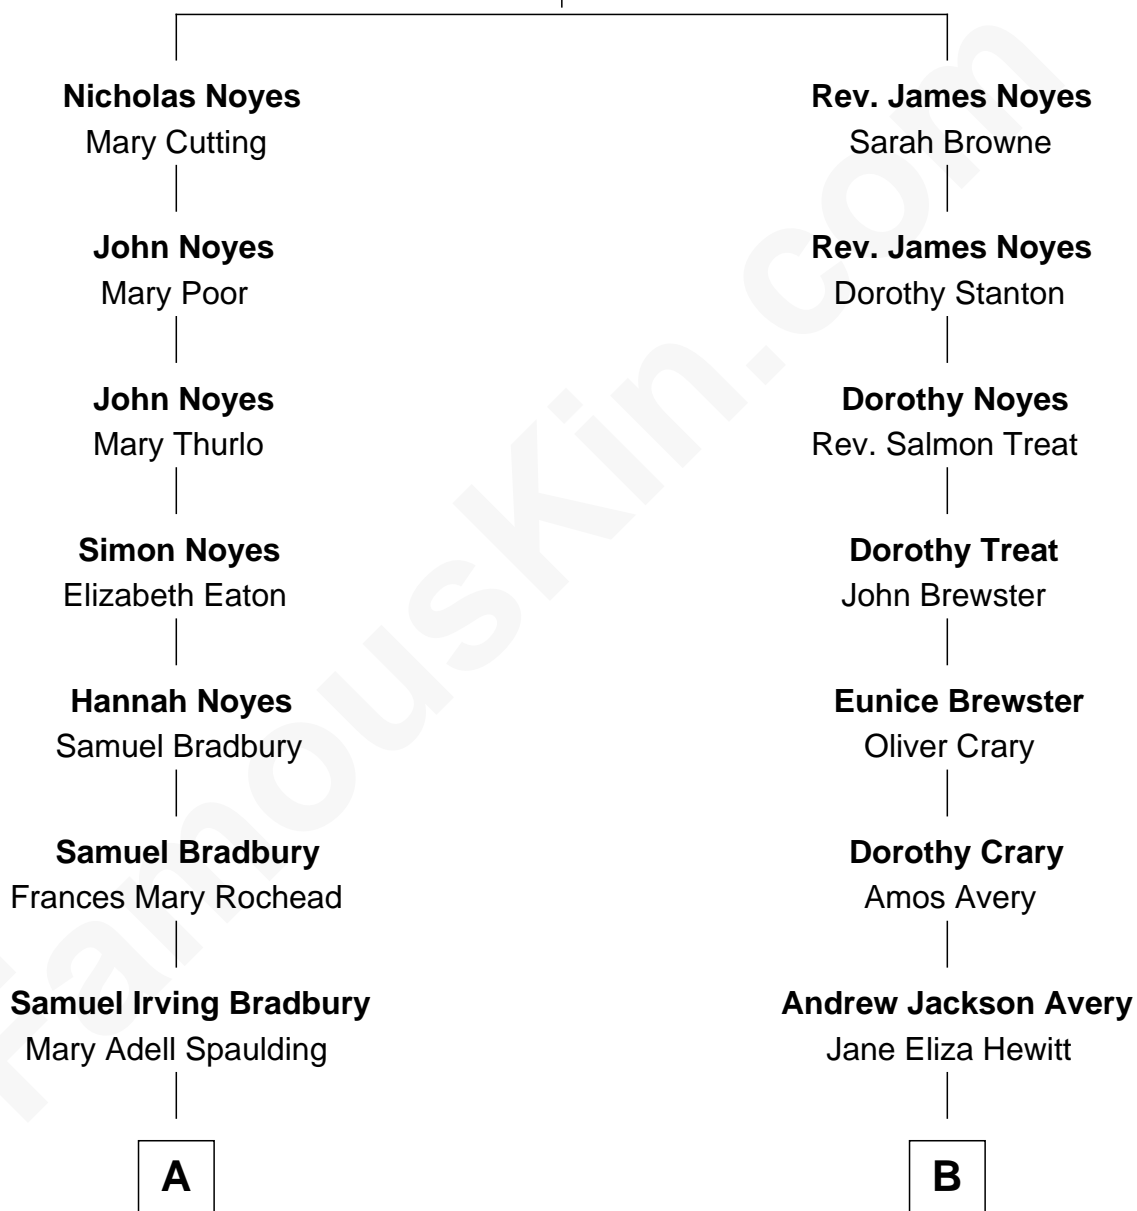

FamousKin.com

Relationship Chart of

Ray Bradbury

Author of The Martian Chronicles

8th cousin 1 time removed of

Ray Stanton Avery

Founder, Avery Dennison Corp.

Rev. William Noyes

Ann Parker

A

Samuel Hinkston Bradbury

Minnie Alice Davis

Leonard Spaulding Bradbury

Esther Marie Moberg

Ray Bradbury

Author of The Martian Chronicles

B

Oliver Perry Avery

Emma Miller Dickinson

Ray Stanton Avery

Founder, Avery Dennison Corp.

FamousKin.com