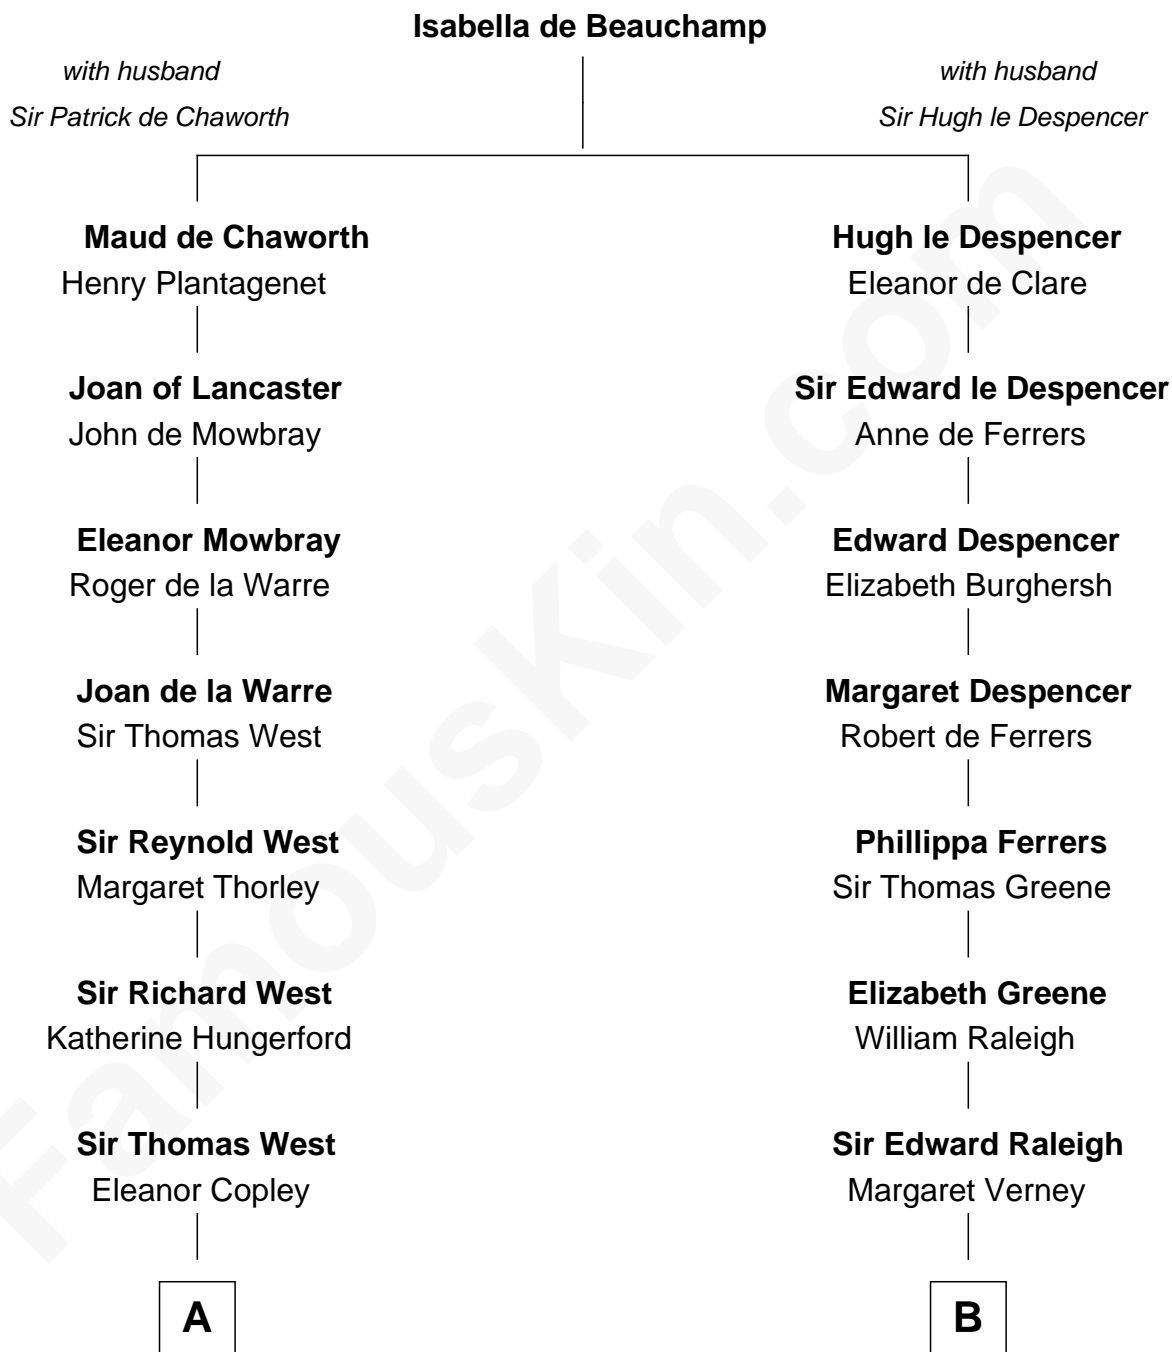

FamousKin.com Relationship Chart of

Ray Bradbury

Author of The Martian Chronicles

20th cousin 1 time removed of

George Romney

43rd Governor of Michigan

C

Samuel Irving Bradbury

Mary Adell Spaulding

Samuel Hinkston Bradbury

Minnie Alice Davis

Leonard Spaulding Bradbury

Esther Marie Moberg

Ray Bradbury

Author of The Martian Chronicles

D