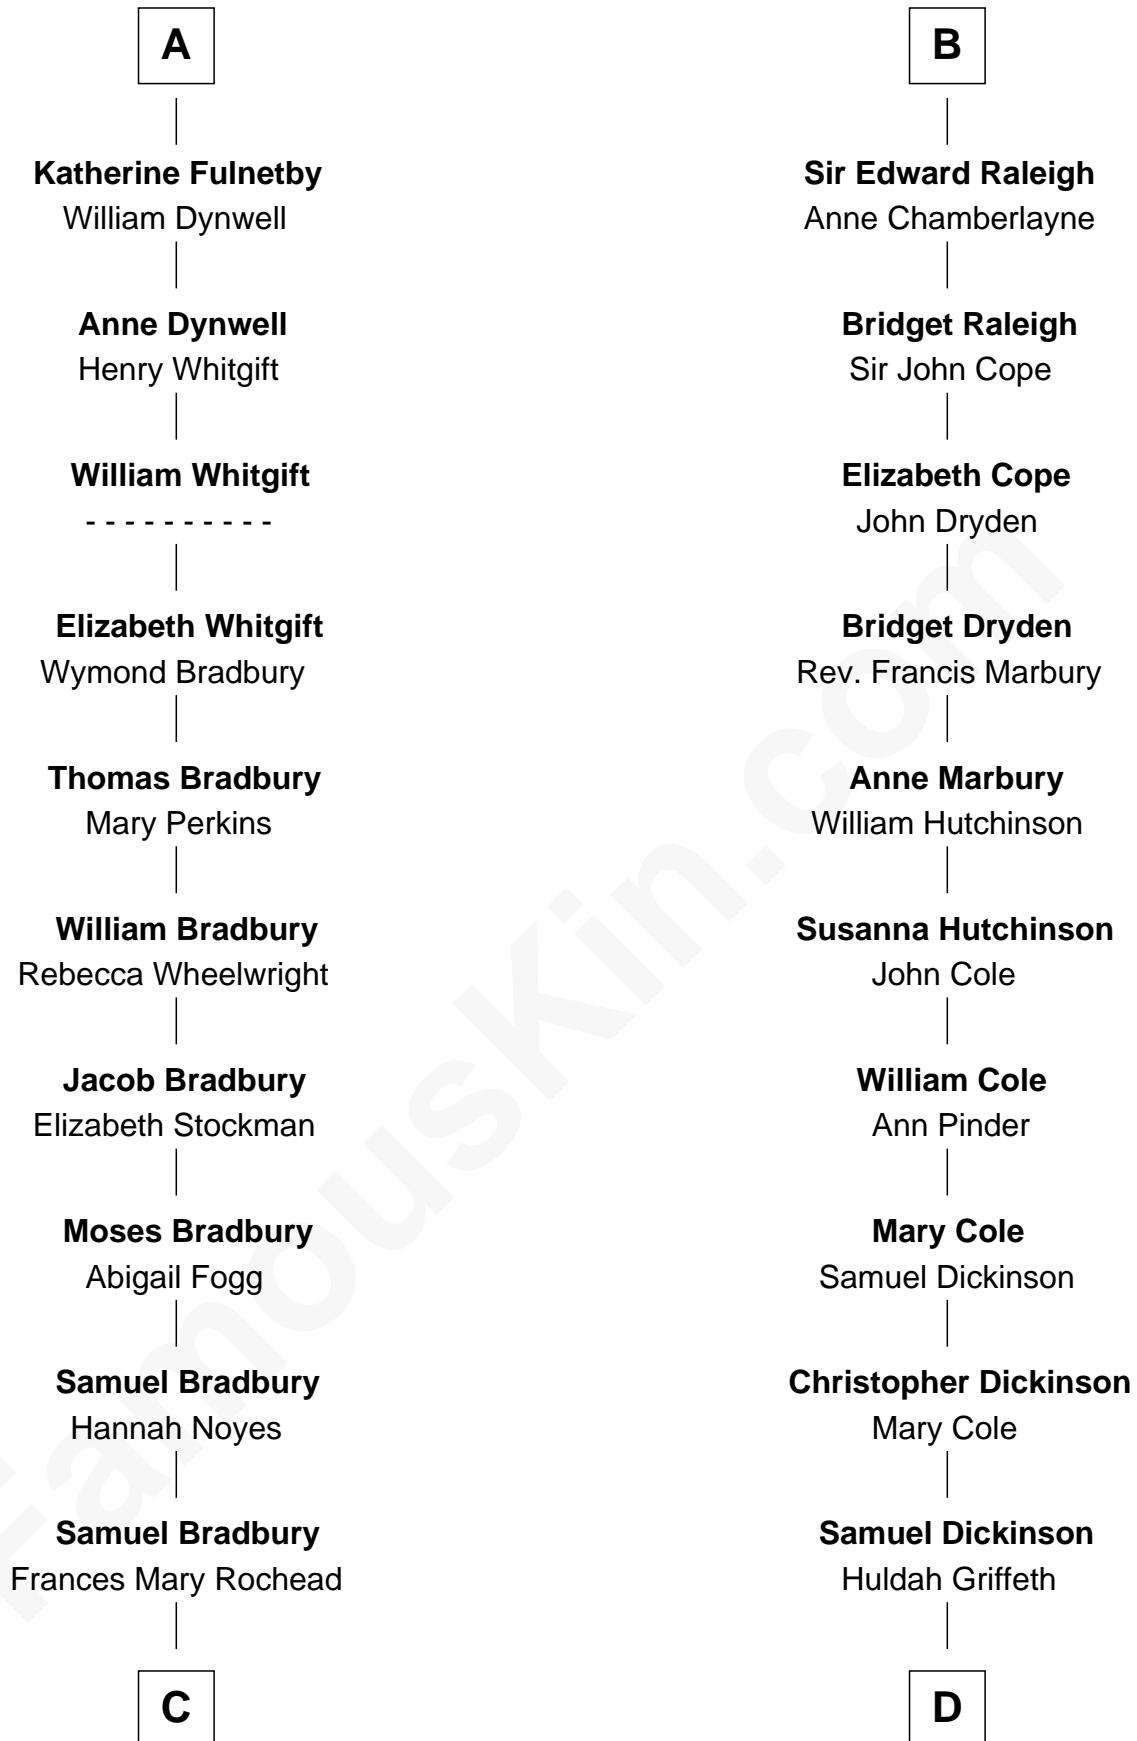

FamousKin.com

Relationship Chart of

Ray Bradbury

Author of The Martian Chronicles

20th cousin 1 time removed of

George Romney

43rd Governor of Michigan

Sir Hugh I de Audley

Iseult de Mortimer

C

Samuel Irving Bradbury

Mary Adell Spaulding

Samuel Hinkston Bradbury

Minnie Alice Davis

Leonard Spaulding Bradbury

Esther Marie Moberg

Ray Bradbury

Author of [The Martian Chronicles](#)

D

Charity Dickinson

Jared Pratt

Parley Parker Pratt

Mary Woods

Helaman Pratt

Anna Johanna Dorothy Wilcken

Anna Amelia Pratt

Gaskell Samuel Romney

George Romney

43rd Governor of [Michigan](#)