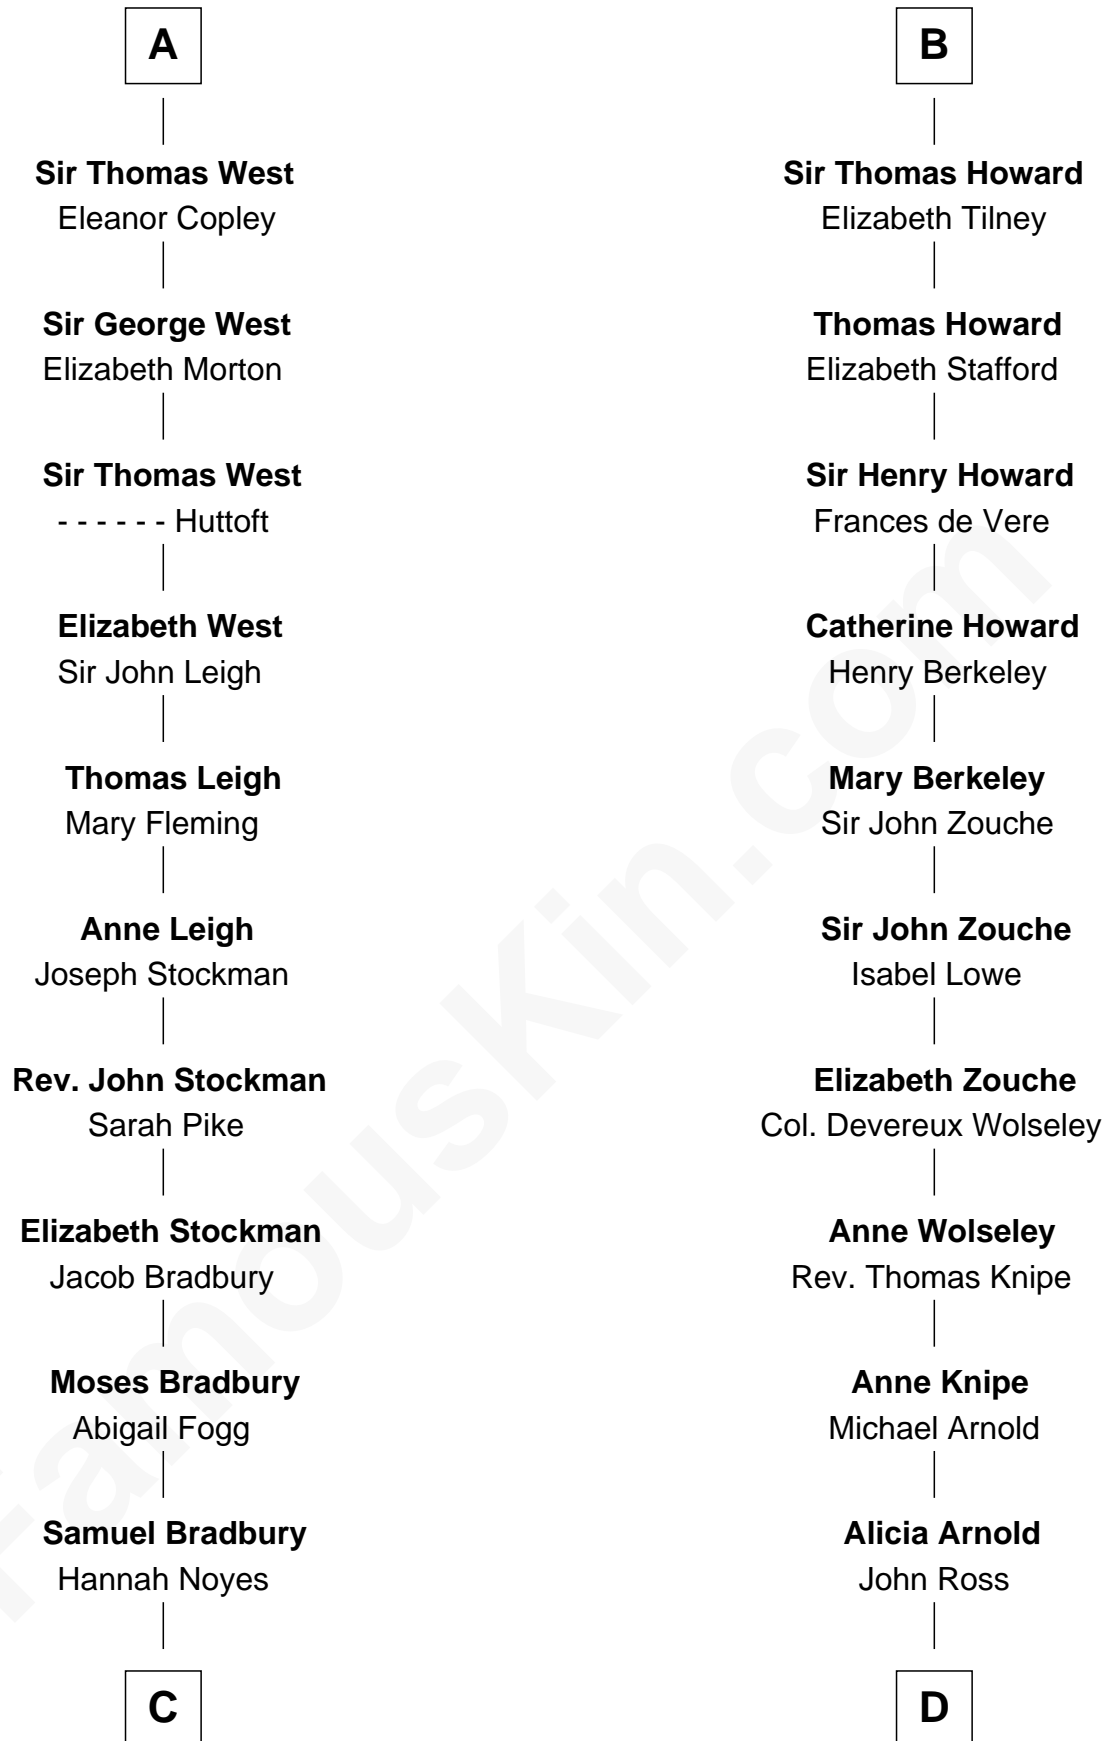

FamousKin.com

Relationship Chart of

Ray Bradbury

Author of The Martian Chronicles

19th cousin 2 times removed of

Francis Scott Key

Author of "The Star Spangled Banner"

C

Samuel Bradbury
Frances Mary Rothead

Samuel Irving Bradbury
Mary Adell Spaulding

Samuel Hinkston Bradbury
Minnie Alice Davis

Leonard Spaulding Bradbury
Esther Marie Moberg

Ray Bradbury
Author of [The Martian Chronicles](#)

D

Ann Arnold Ross
Frances Key

John Ross Key
Anne Phebe Penn Dagworthy Charlton

Francis Scott Key
Author of ["The Star Spangled Banner"](#)

FamousKin.com