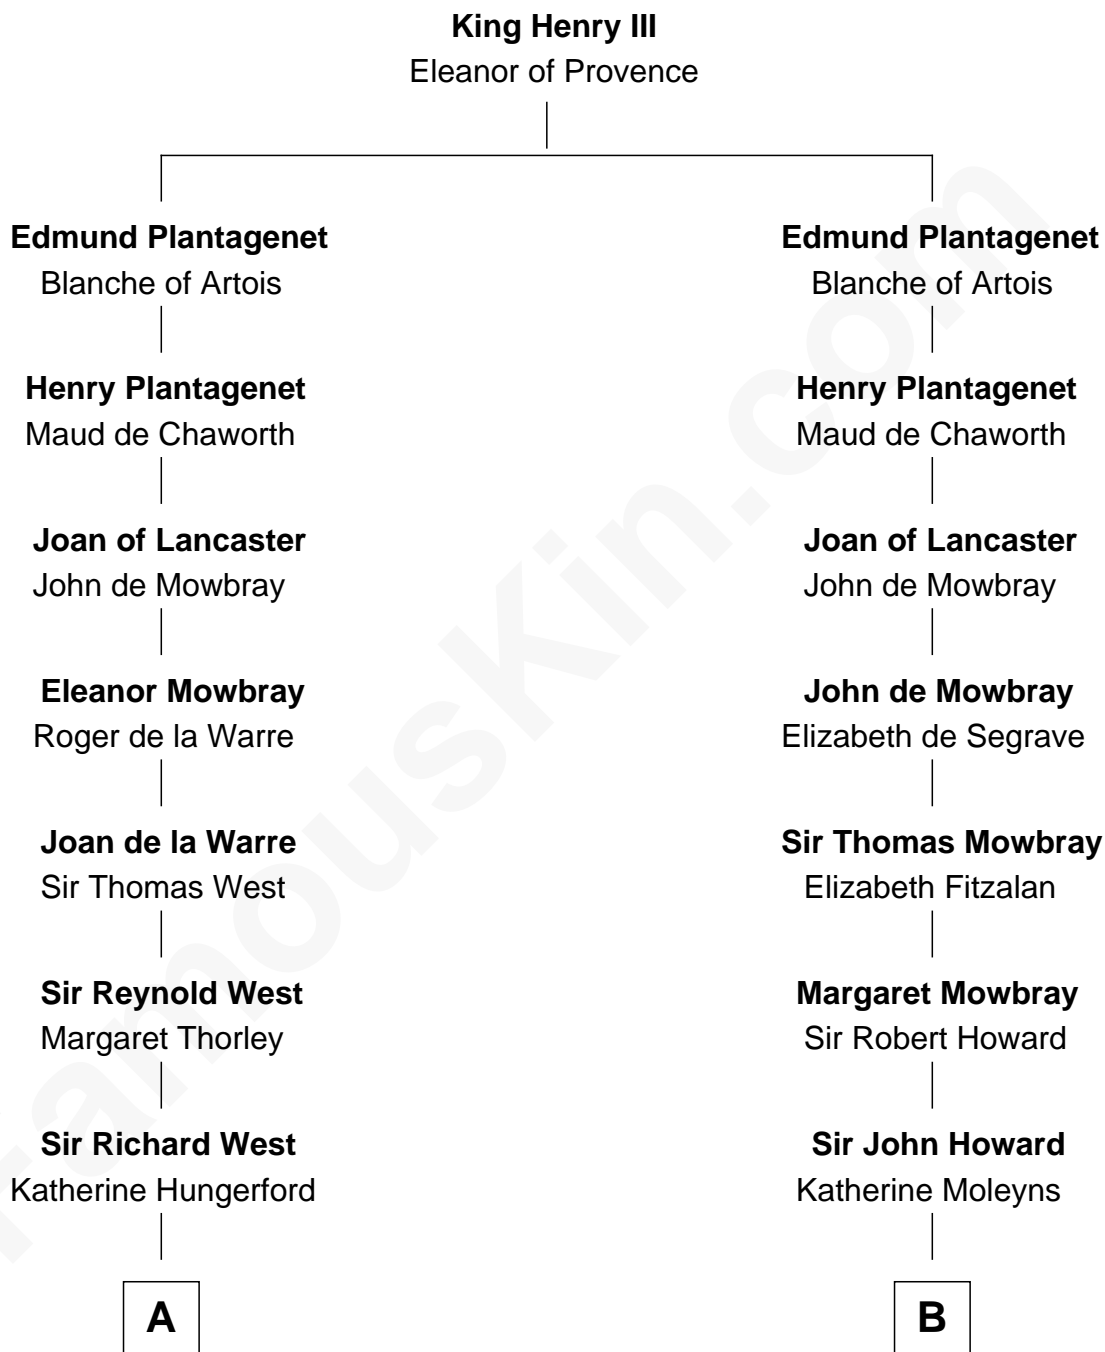

FamousKin.com

Relationship Chart of

Ray Bradbury

Author of The Martian Chronicles

19th cousin 2 times removed of

Francis Scott Key

Author of "The Star Spangled Banner"

C

Samuel Bradbury
Frances Mary Rothead

Samuel Irving Bradbury
Mary Adell Spaulding

Samuel Hinkston Bradbury
Minnie Alice Davis

Leonard Spaulding Bradbury
Esther Marie Moberg

Ray Bradbury
Author of [The Martian Chronicles](#)