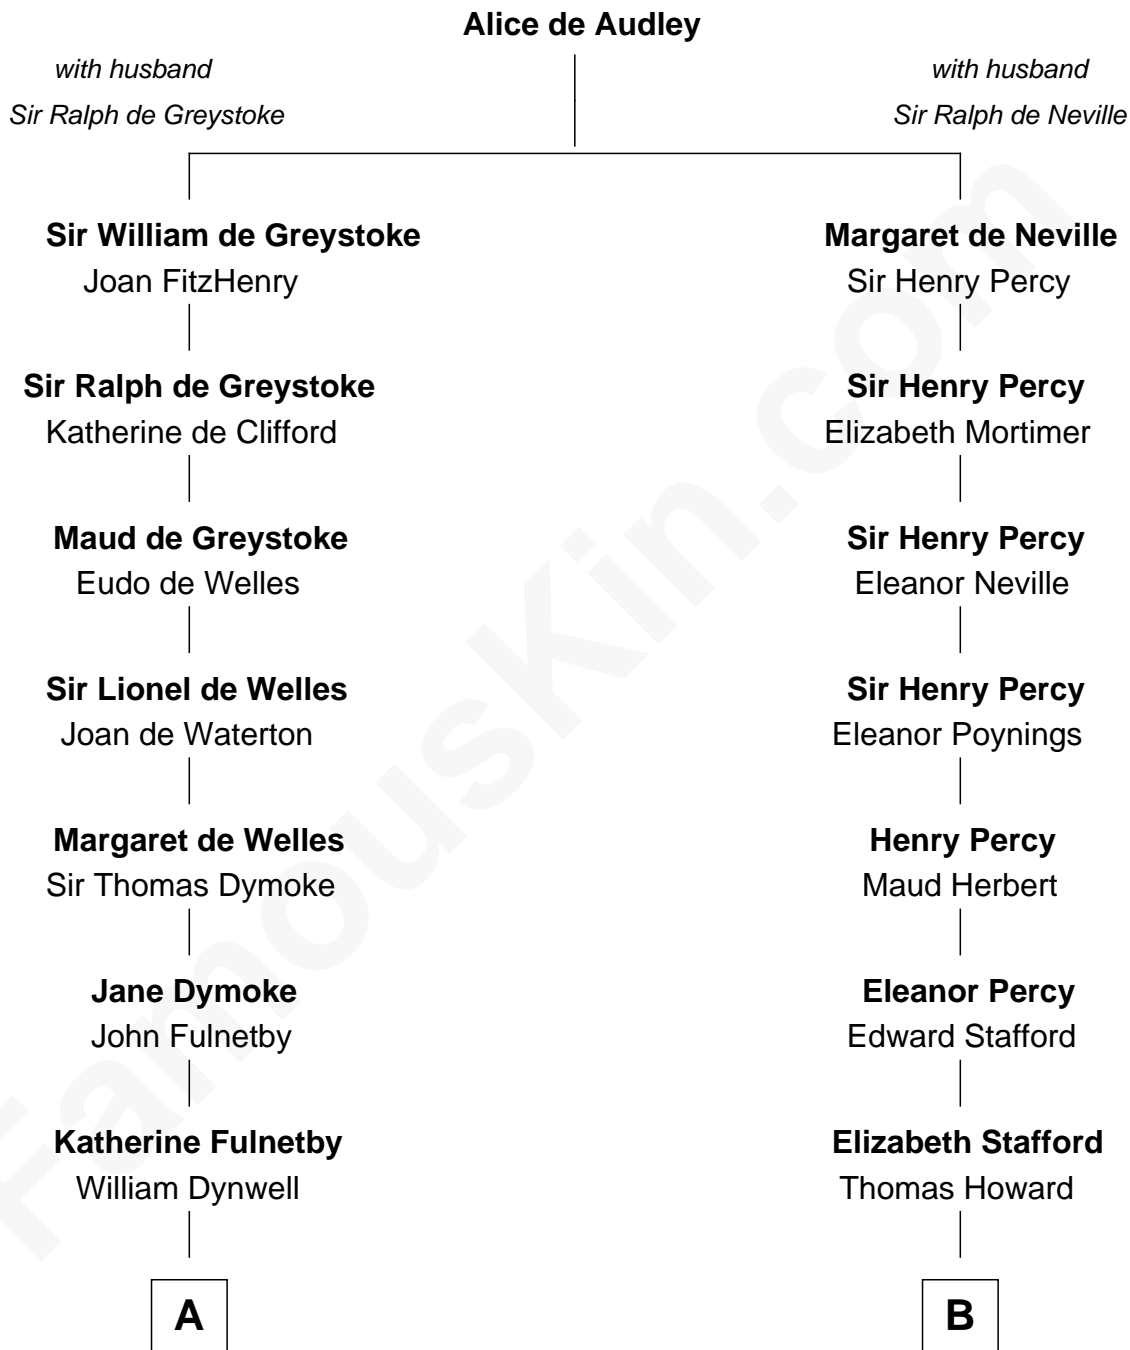

## Relationship Chart of

### Ray Bradbury

*Author of The Martian Chronicles*

17th cousin 2 times removed of

### Francis Scott Key

*Author of "The Star Spangled Banner"*

**C**

—  
**Samuel Hinkston Bradbury**

Minnie Alice Davis

—  
**Leonard Spaulding Bradbury**

Esther Marie Moberg

—  
**Ray Bradbury**