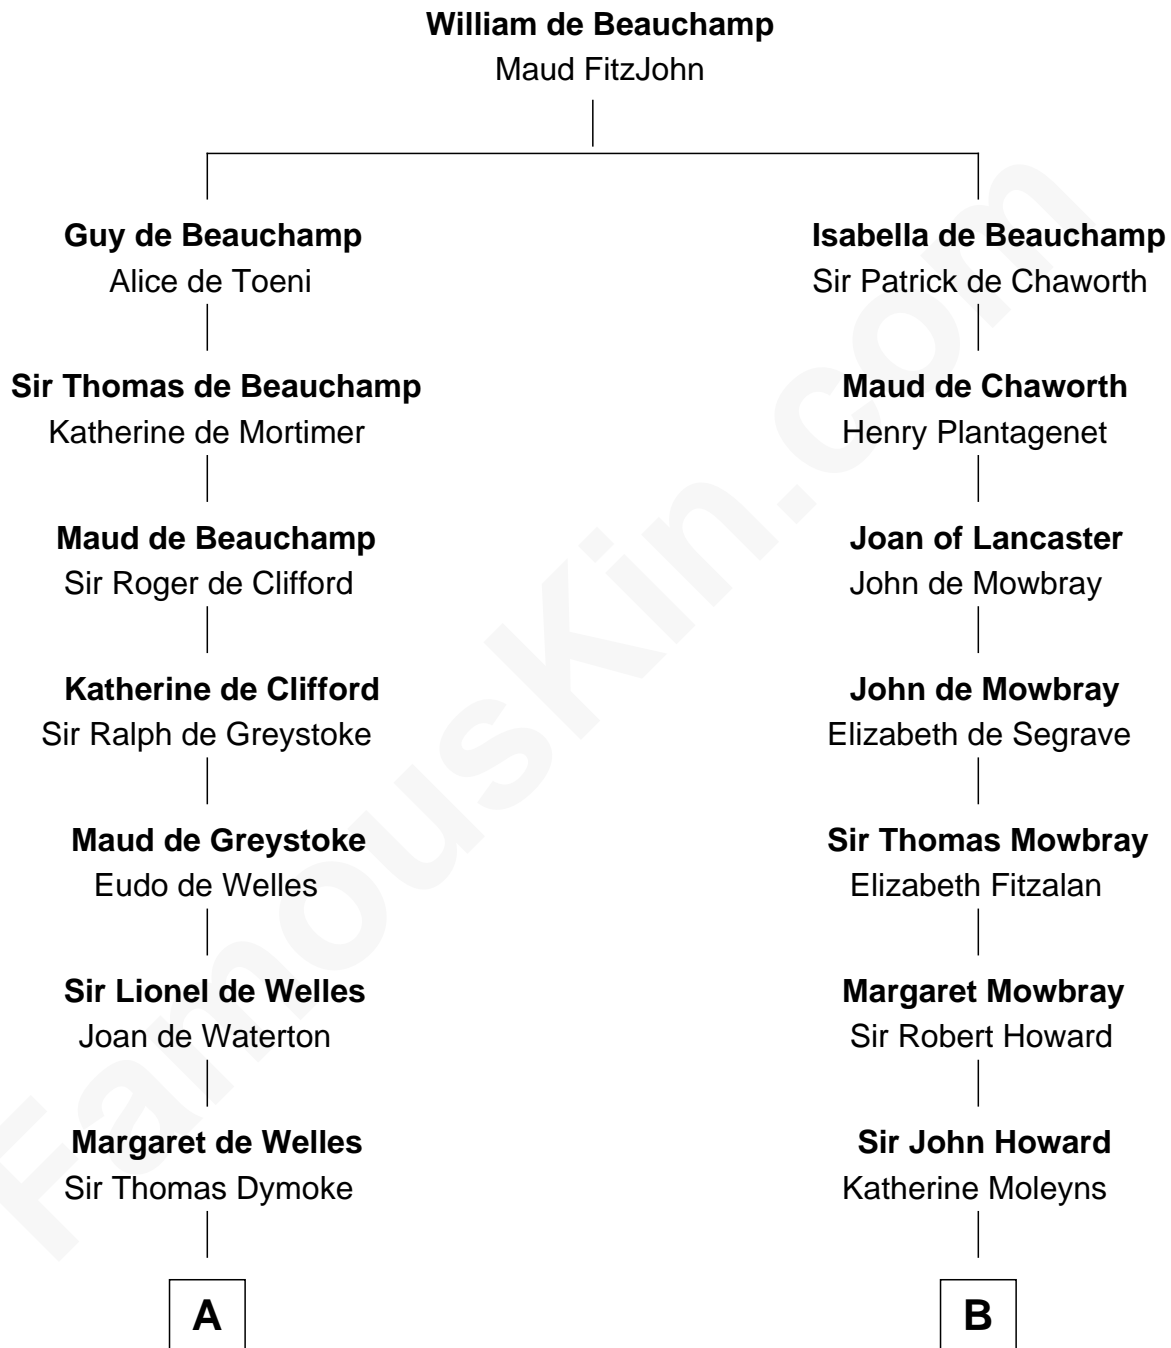

## Relationship Chart of

### Ray Bradbury

*Author of The Martian Chronicles*

19th cousin 2 times removed of

### Francis Scott Key

*Author of "The Star Spangled Banner"*

**C**

**Samuel Bradbury**  
Frances Mary Rothead

**Samuel Irving Bradbury**  
Mary Adell Spaulding

**Samuel Hinkston Bradbury**  
Minnie Alice Davis