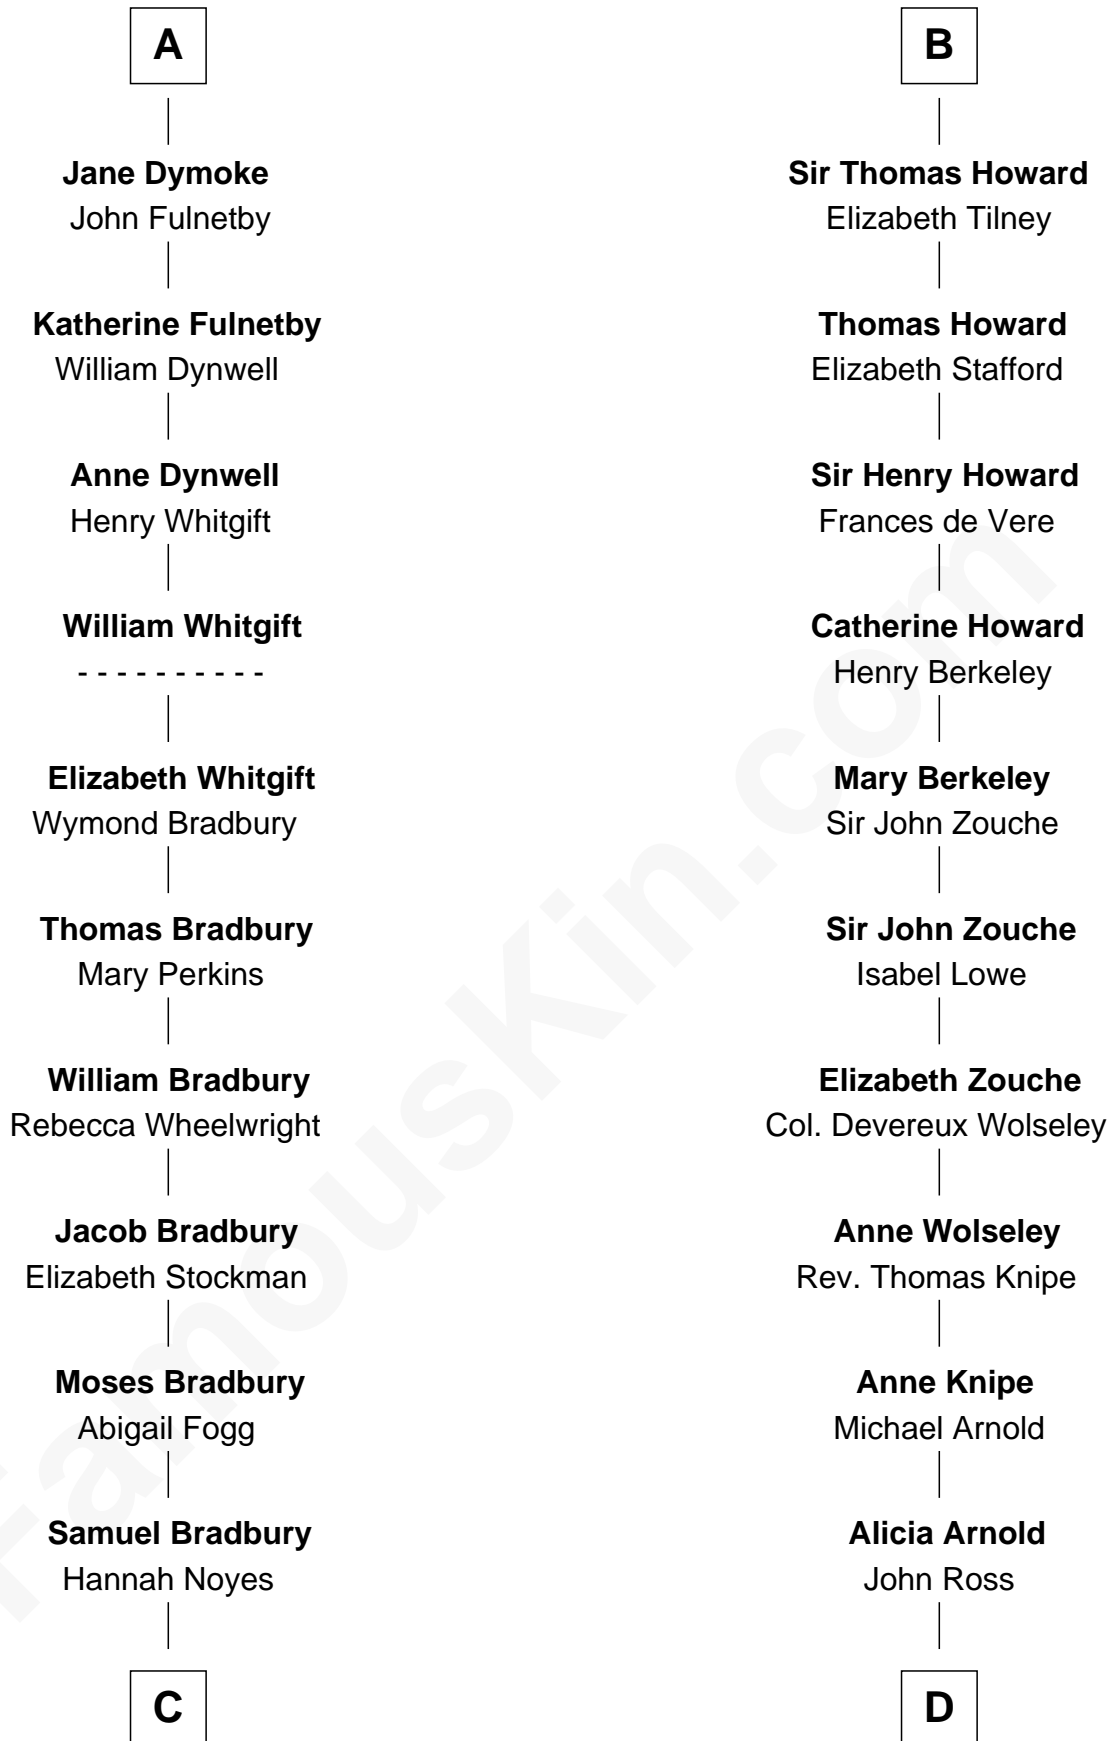

## Relationship Chart of

### Ray Bradbury

*Author of The Martian Chronicles*

19th cousin 2 times removed of

### Francis Scott Key

*Author of "The Star Spangled Banner"*

**C**

**Samuel Bradbury**  
Frances Mary Rothead

**Samuel Irving Bradbury**  
Mary Adell Spaulding

**Samuel Hinkston Bradbury**  
Minnie Alice Davis