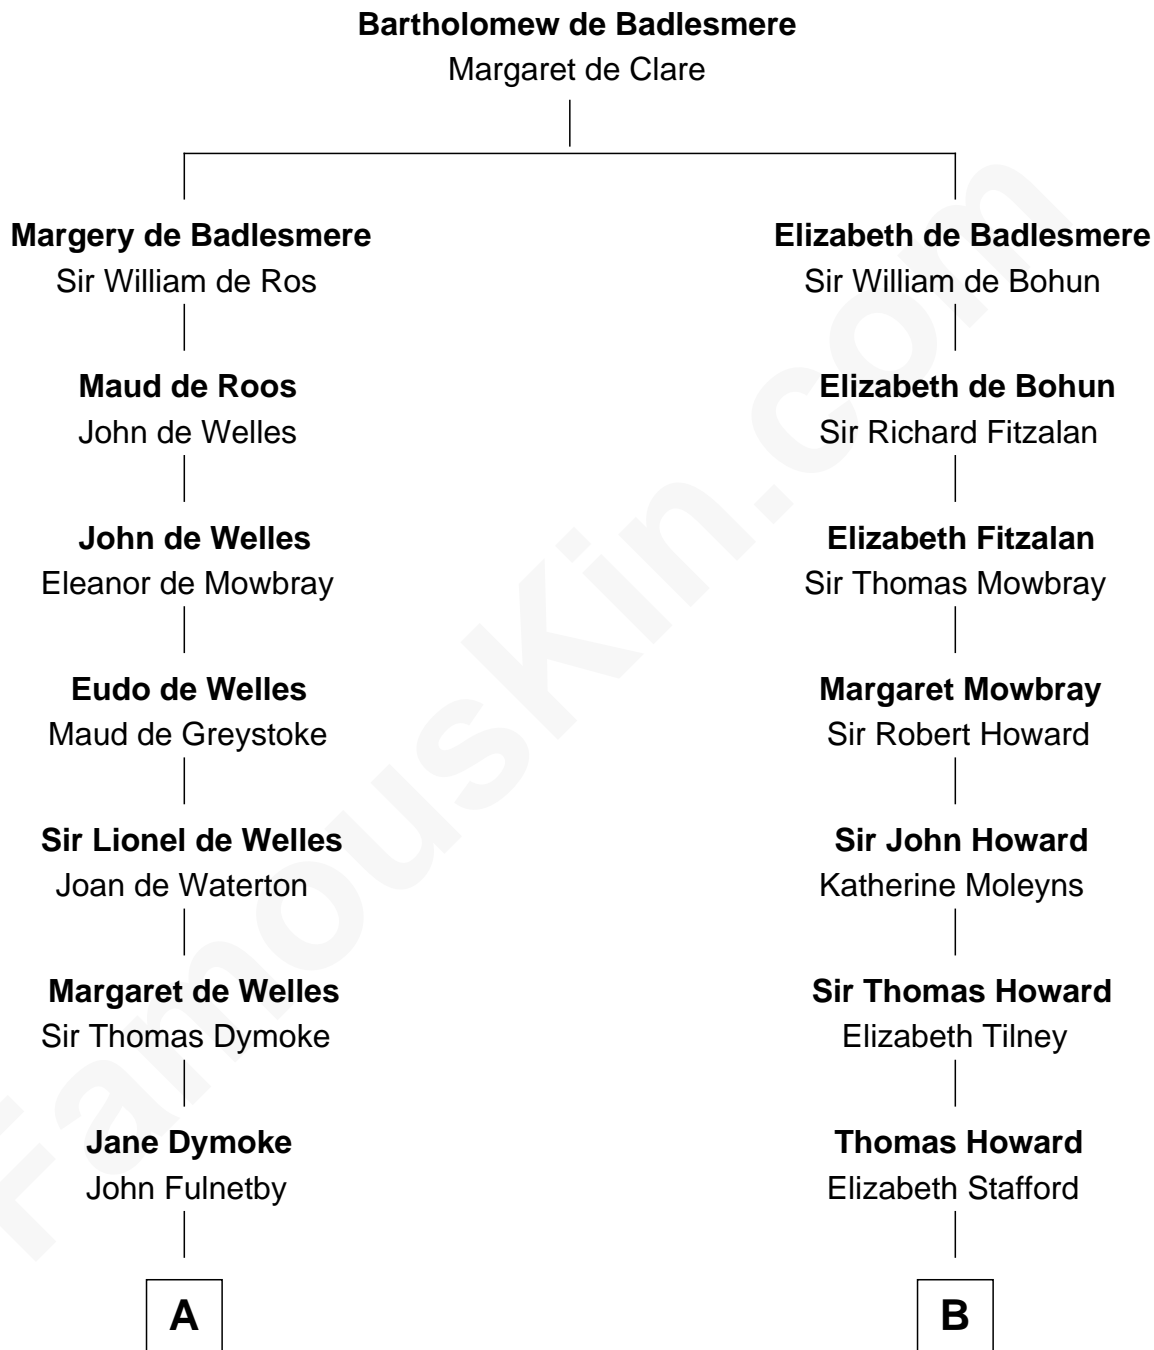

FamousKin.com

Relationship Chart of

Ray Bradbury

Author of The Martian Chronicles

17th cousin 3 times removed of

Francis Scott Key

Author of "The Star Spangled Banner"

C

—
Samuel Irving Bradbury

Mary Adell Spaulding

—
Samuel Hinkston Bradbury

Minnie Alice Davis

—
Leonard Spaulding Bradbury

Esther Marie Moberg

—
Ray Bradbury

Author of [The Martian Chronicles](#)