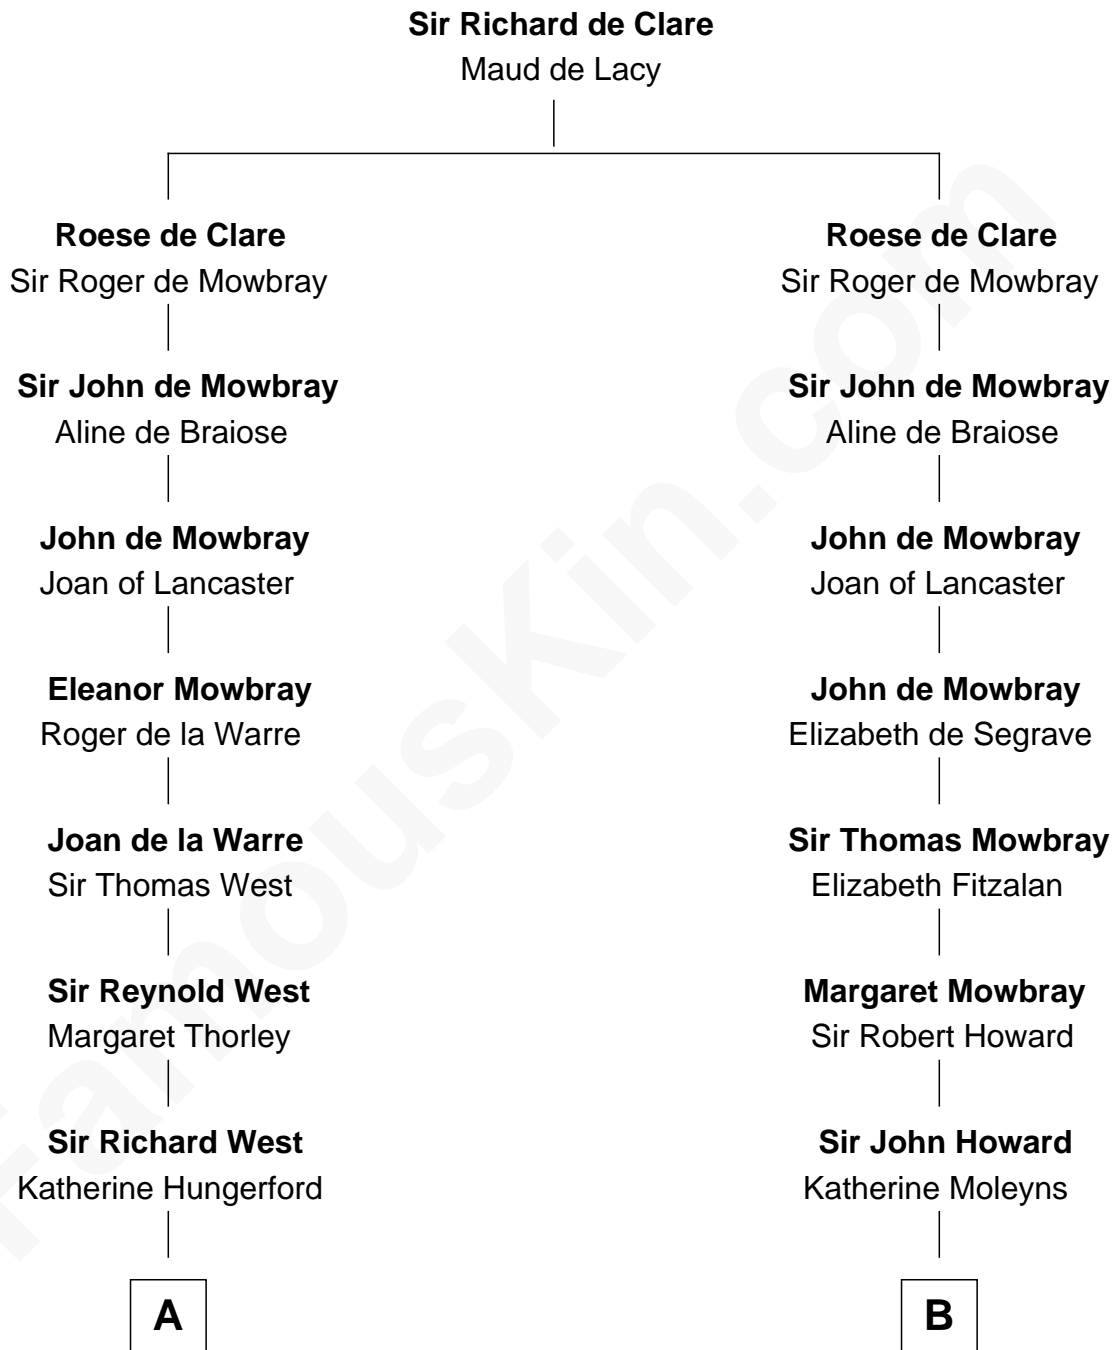

FamousKin.com

Relationship Chart of

Ray Bradbury

Author of The Martian Chronicles

19th cousin 2 times removed of

Francis Scott Key

Author of "The Star Spangled Banner"

C

Samuel Bradbury
Frances Mary Rothead

Samuel Irving Bradbury
Mary Adell Spaulding

Samuel Hinkston Bradbury
Minnie Alice Davis

Leonard Spaulding Bradbury
Esther Marie Moberg

Ray Bradbury
Author of [The Martian Chronicles](#)