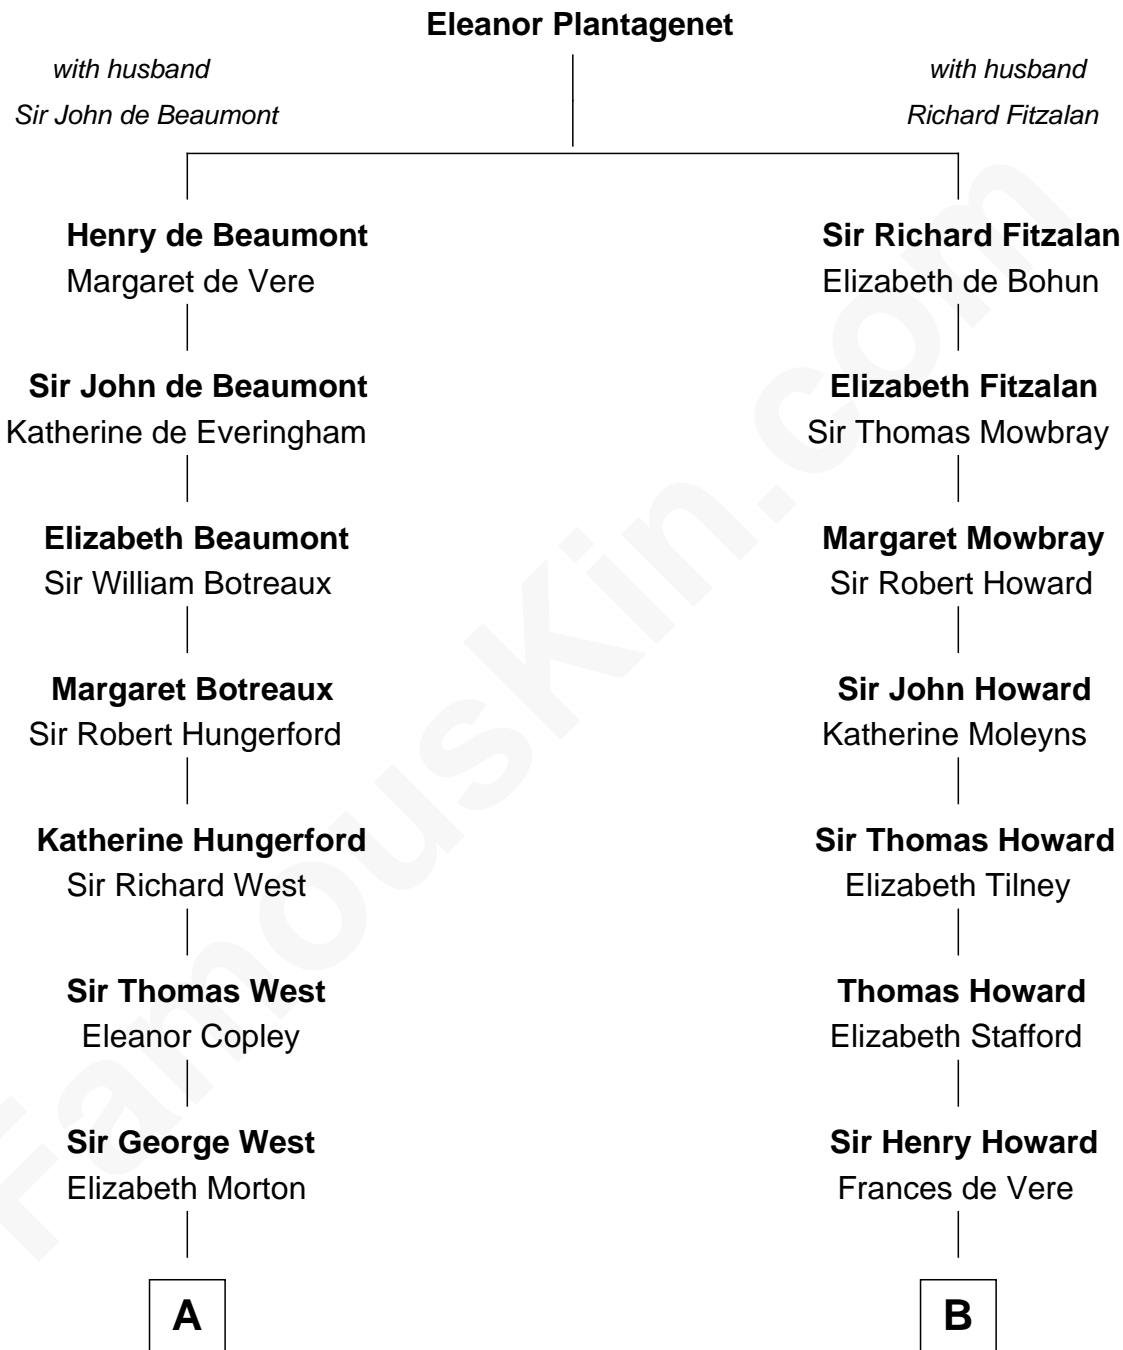

FamousKin.com

Relationship Chart of

Ray Bradbury

Author of The Martian Chronicles

16th cousin 3 times removed of

Francis Scott Key

Author of "The Star Spangled Banner"

C

—
Samuel Hinkston Bradbury

Minnie Alice Davis

—
Leonard Spaulding Bradbury

Esther Marie Moberg

—
Ray Bradbury

Author of [The Martian Chronicles](#)

FamousKin.com