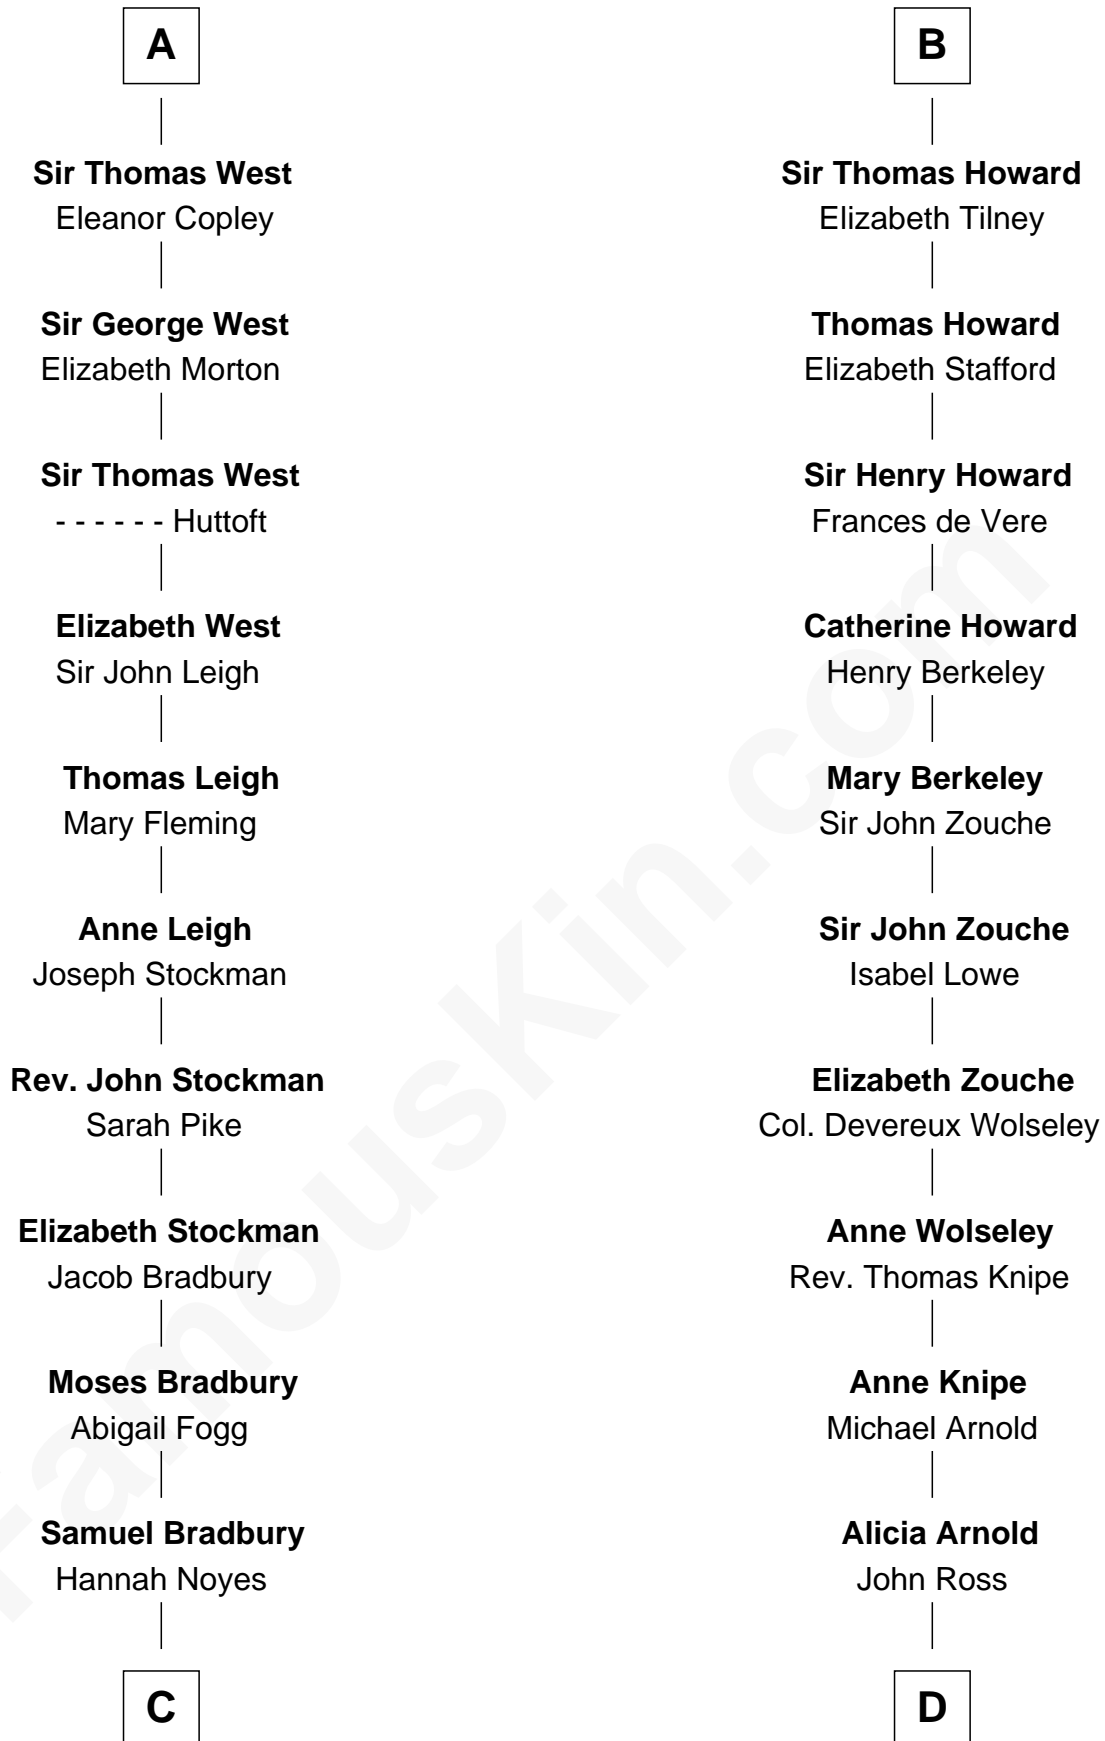

## Relationship Chart of

### Ray Bradbury

*Author of The Martian Chronicles*

19th cousin 2 times removed of

### Francis Scott Key

*Author of "The Star Spangled Banner"*

**Robert I, Count of Artois**

Matilda of Brabant

**C**

**Samuel Bradbury**  
Frances Mary Rothead

**Samuel Irving Bradbury**  
Mary Adell Spaulding

**Samuel Hinkston Bradbury**  
Minnie Alice Davis

**Leonard Spaulding Bradbury**  
Esther Marie Moberg

**Ray Bradbury**  
*Author of The Martian Chronicles*

**D**

**Ann Arnold Ross**  
Frances Key

**John Ross Key**  
Anne Phebe Penn Dagworthy Charlton