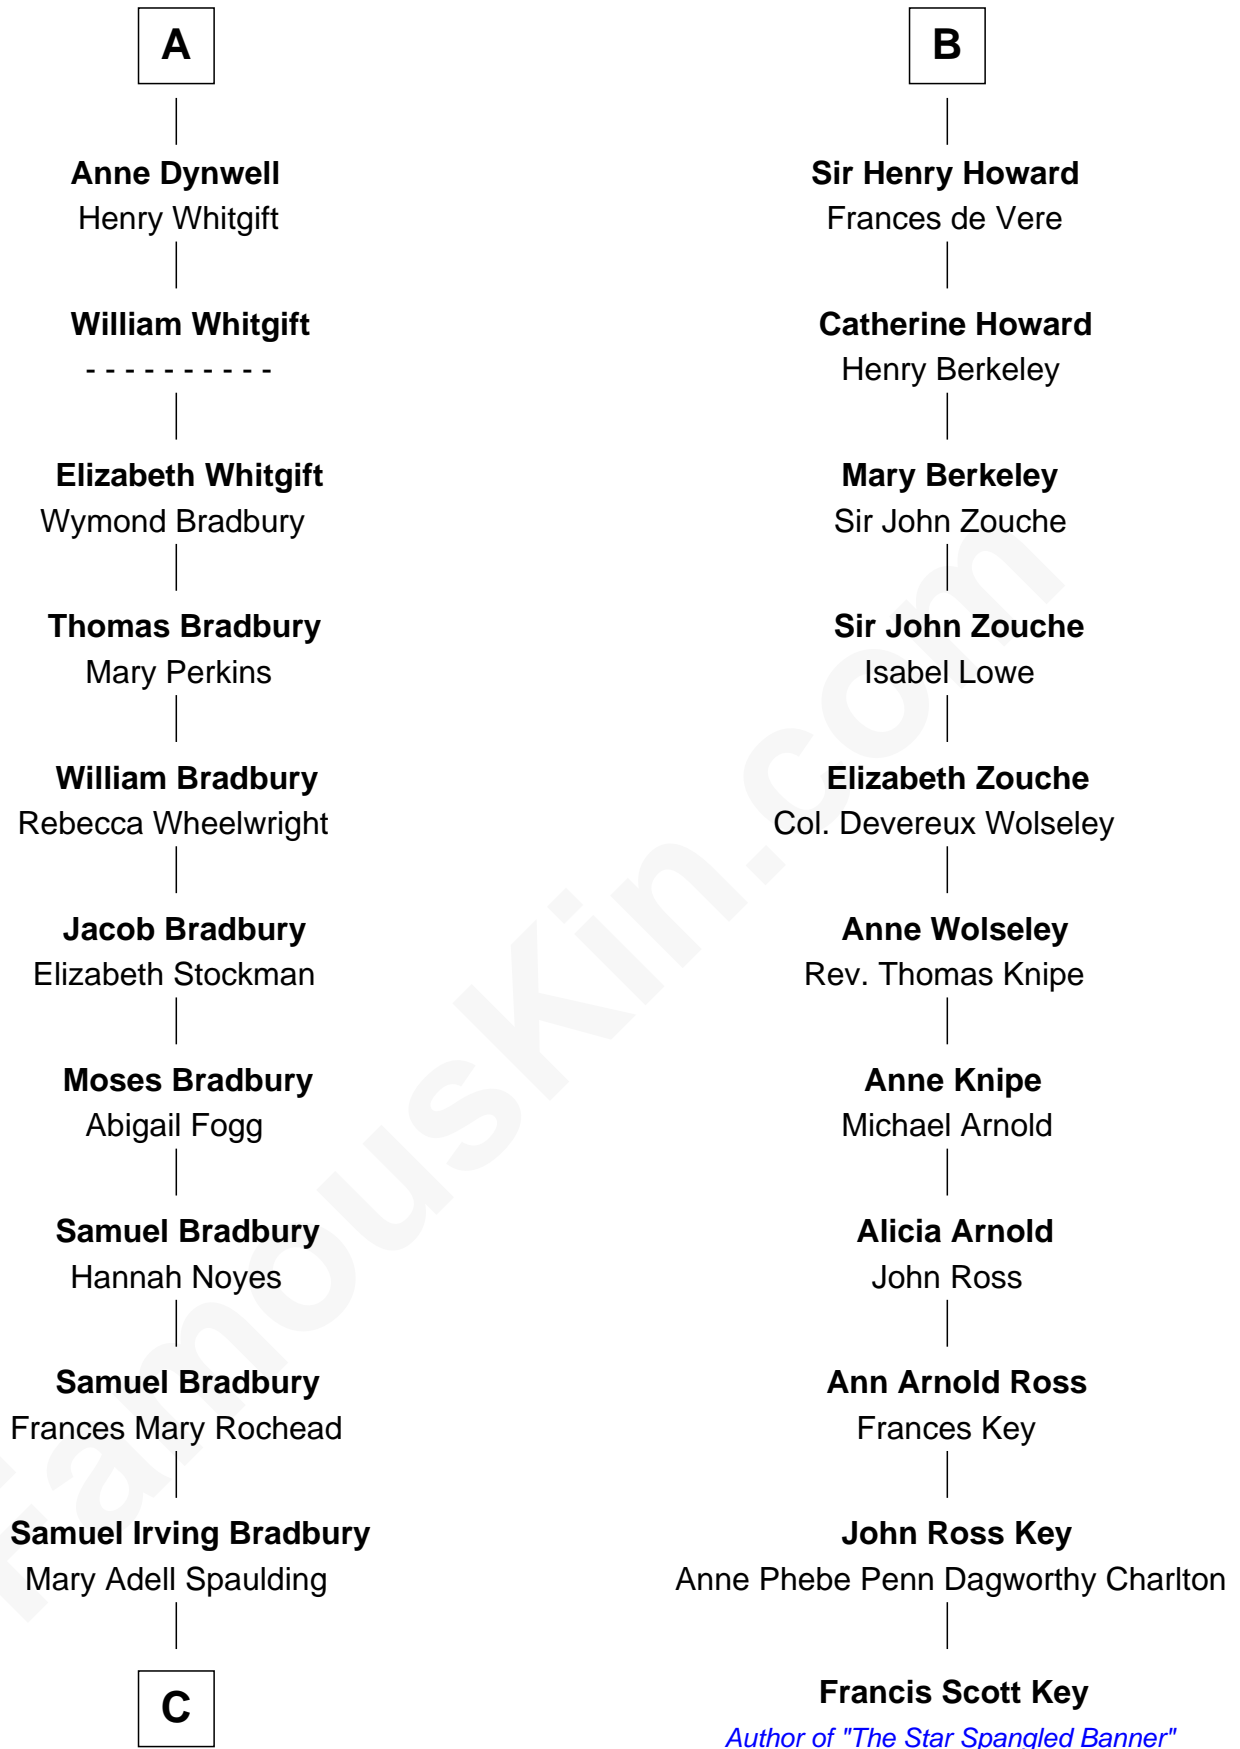

## Relationship Chart of

### Ray Bradbury

*Author of The Martian Chronicles*

17th cousin 2 times removed of

### Francis Scott Key

*Author of "The Star Spangled Banner"*

**Sir Henry de Percy**

Idoine de Clifford

**C**

—  
**Samuel Hinkston Bradbury**

Minnie Alice Davis

—  
**Leonard Spaulding Bradbury**