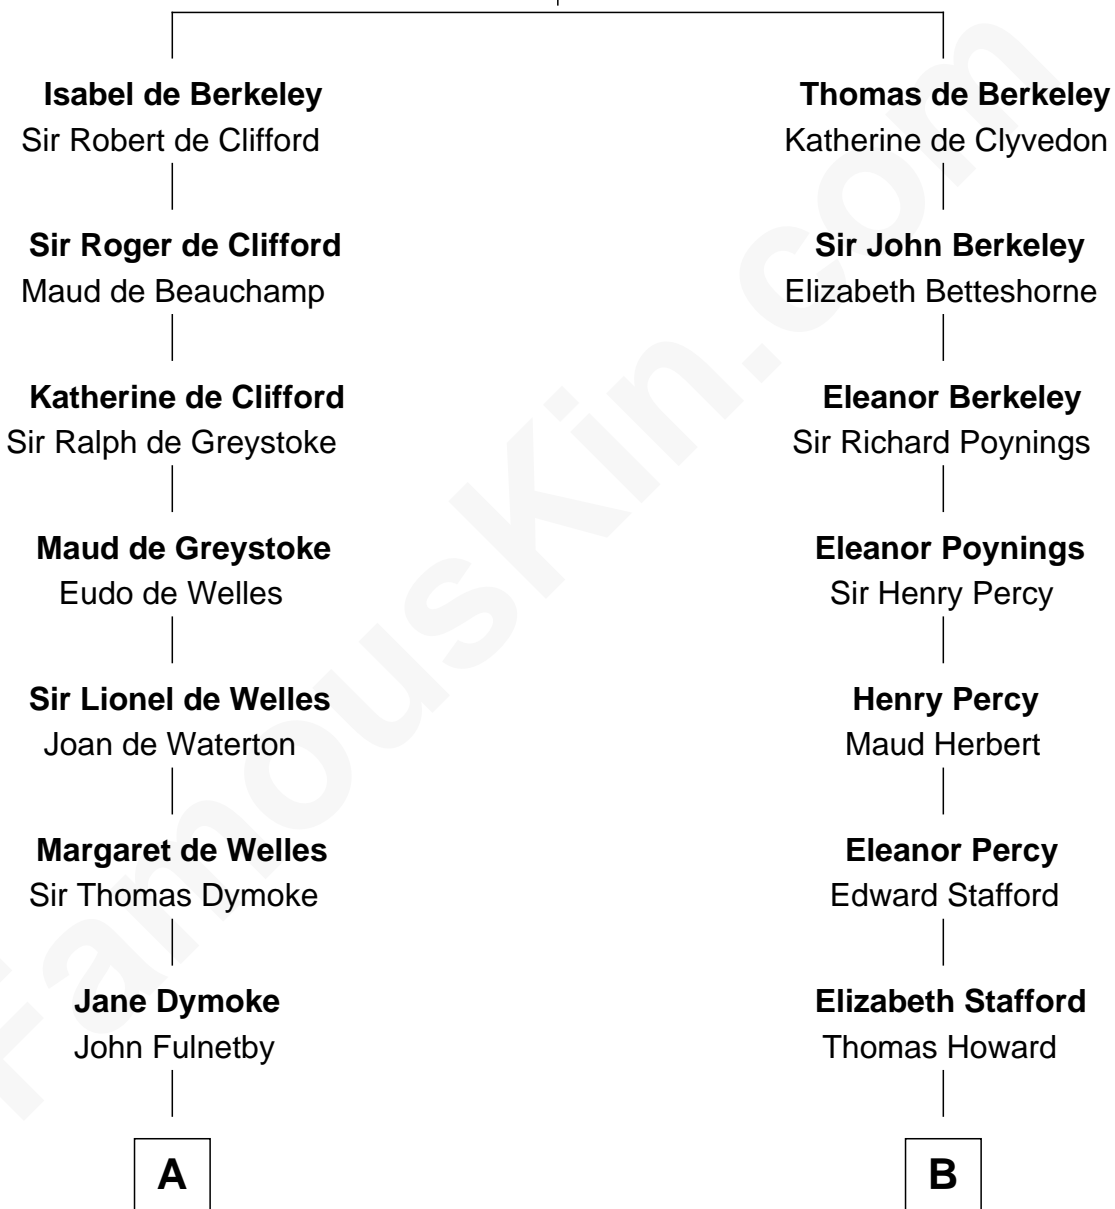

## Relationship Chart of

### Ray Bradbury

*Author of The Martian Chronicles*

17th cousin 3 times removed of

### Francis Scott Key

*Author of "The Star Spangled Banner"*

**Sir Maurice de Berkeley**

Eve la Zouche

**C**

—  
**Samuel Irving Bradbury**

Mary Adell Spaulding

—  
**Samuel Hinkston Bradbury**