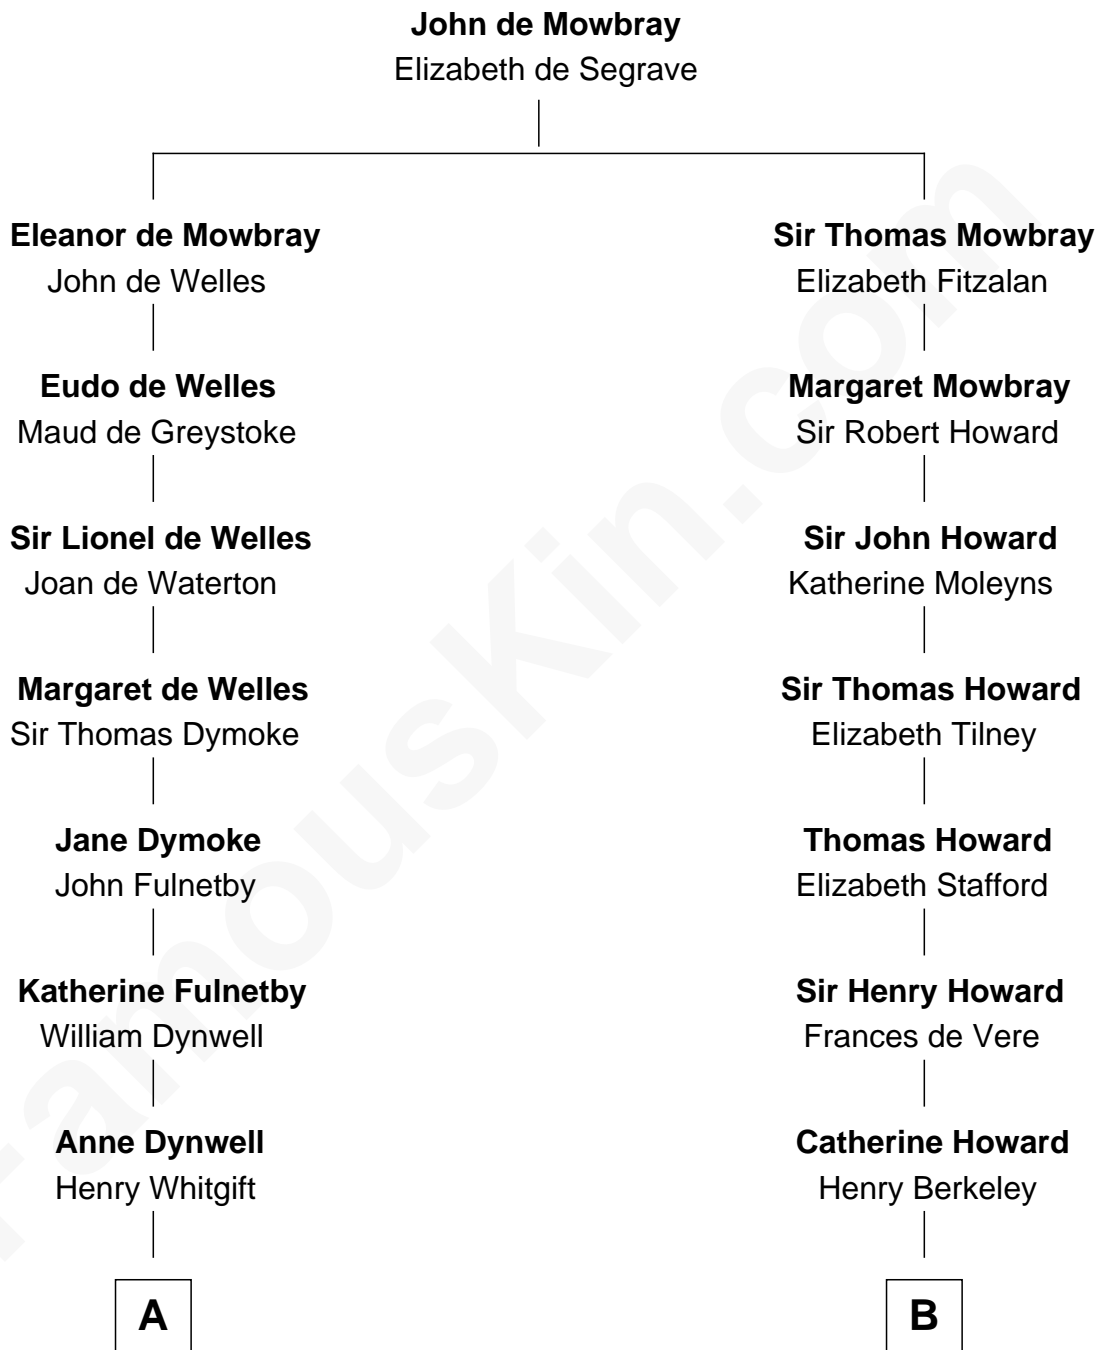

## Relationship Chart of

### Ray Bradbury

*Author of The Martian Chronicles*

15th cousin 3 times removed of

### Francis Scott Key

*Author of "The Star Spangled Banner"*

**C**

—  
**Leonard Spaulding Bradbury**

Esther Marie Moberg

—  
**Ray Bradbury**

*Author of [The Martian Chronicles](#)*

FamousKin.com