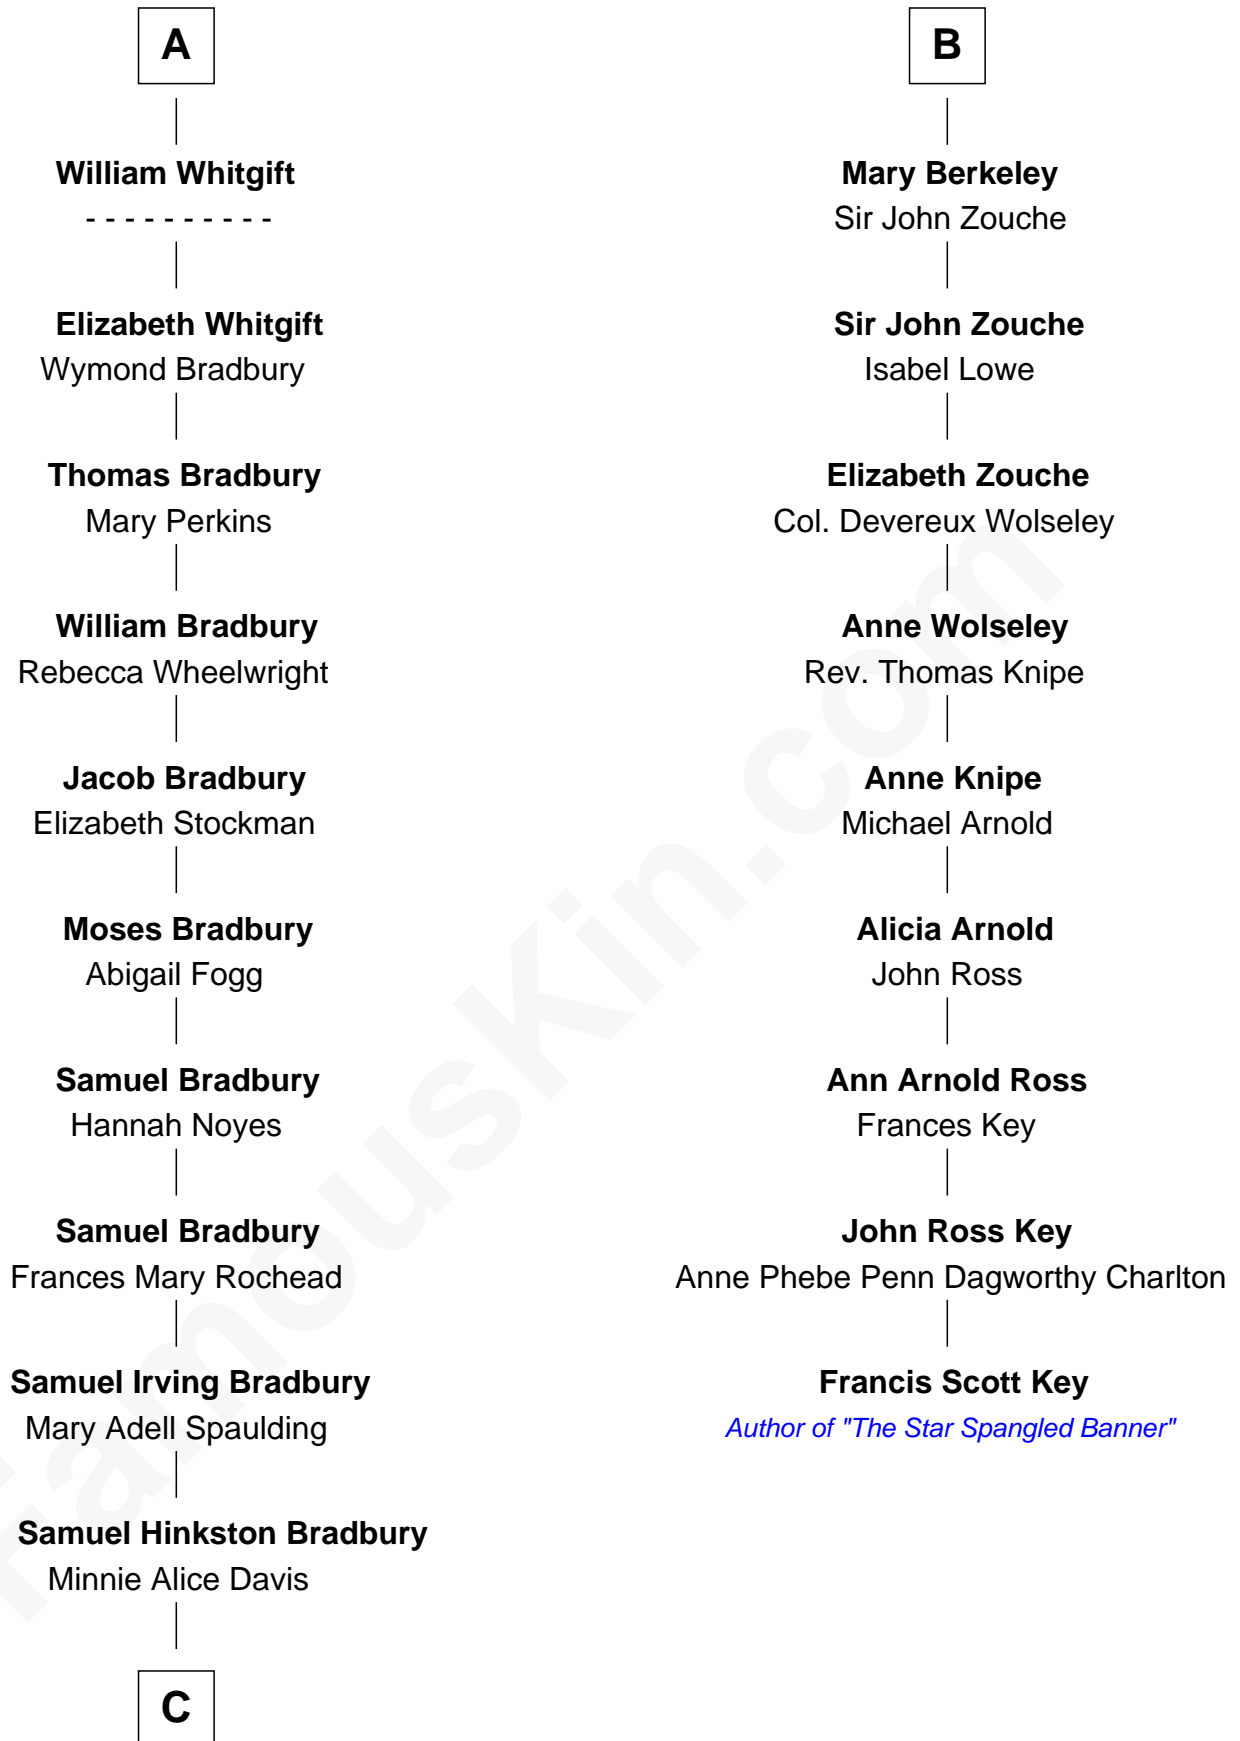

## Relationship Chart of

### Ray Bradbury

*Author of The Martian Chronicles*

15th cousin 3 times removed of

### Francis Scott Key

*Author of "The Star Spangled Banner"*

**C**

—  
**Leonard Spaulding Bradbury**

Esther Marie Moberg

—  
**Ray Bradbury**

*Author of [The Martian Chronicles](#)*

FamousKin.com