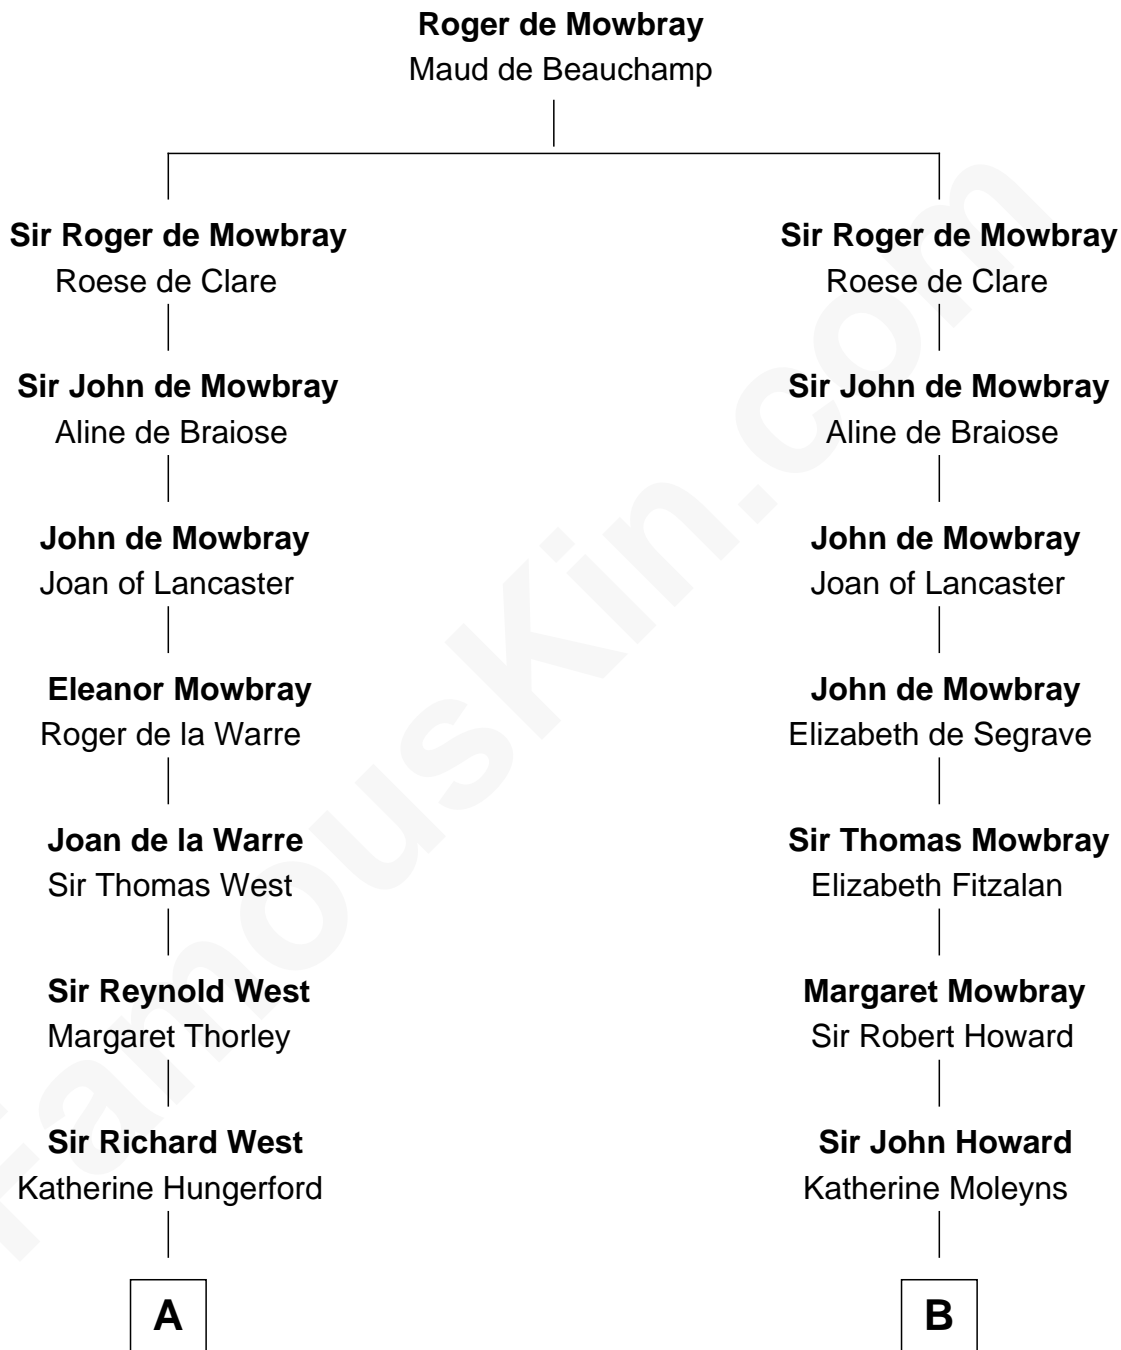

FamousKin.com

Relationship Chart of

Ray Bradbury

Author of The Martian Chronicles

19th cousin 2 times removed of

Francis Scott Key

Author of "The Star Spangled Banner"

C

Samuel Bradbury
Frances Mary Rothead

Samuel Irving Bradbury
Mary Adell Spaulding

Samuel Hinkston Bradbury
Minnie Alice Davis

Leonard Spaulding Bradbury
Esther Marie Moberg

Ray Bradbury
Author of [The Martian Chronicles](#)