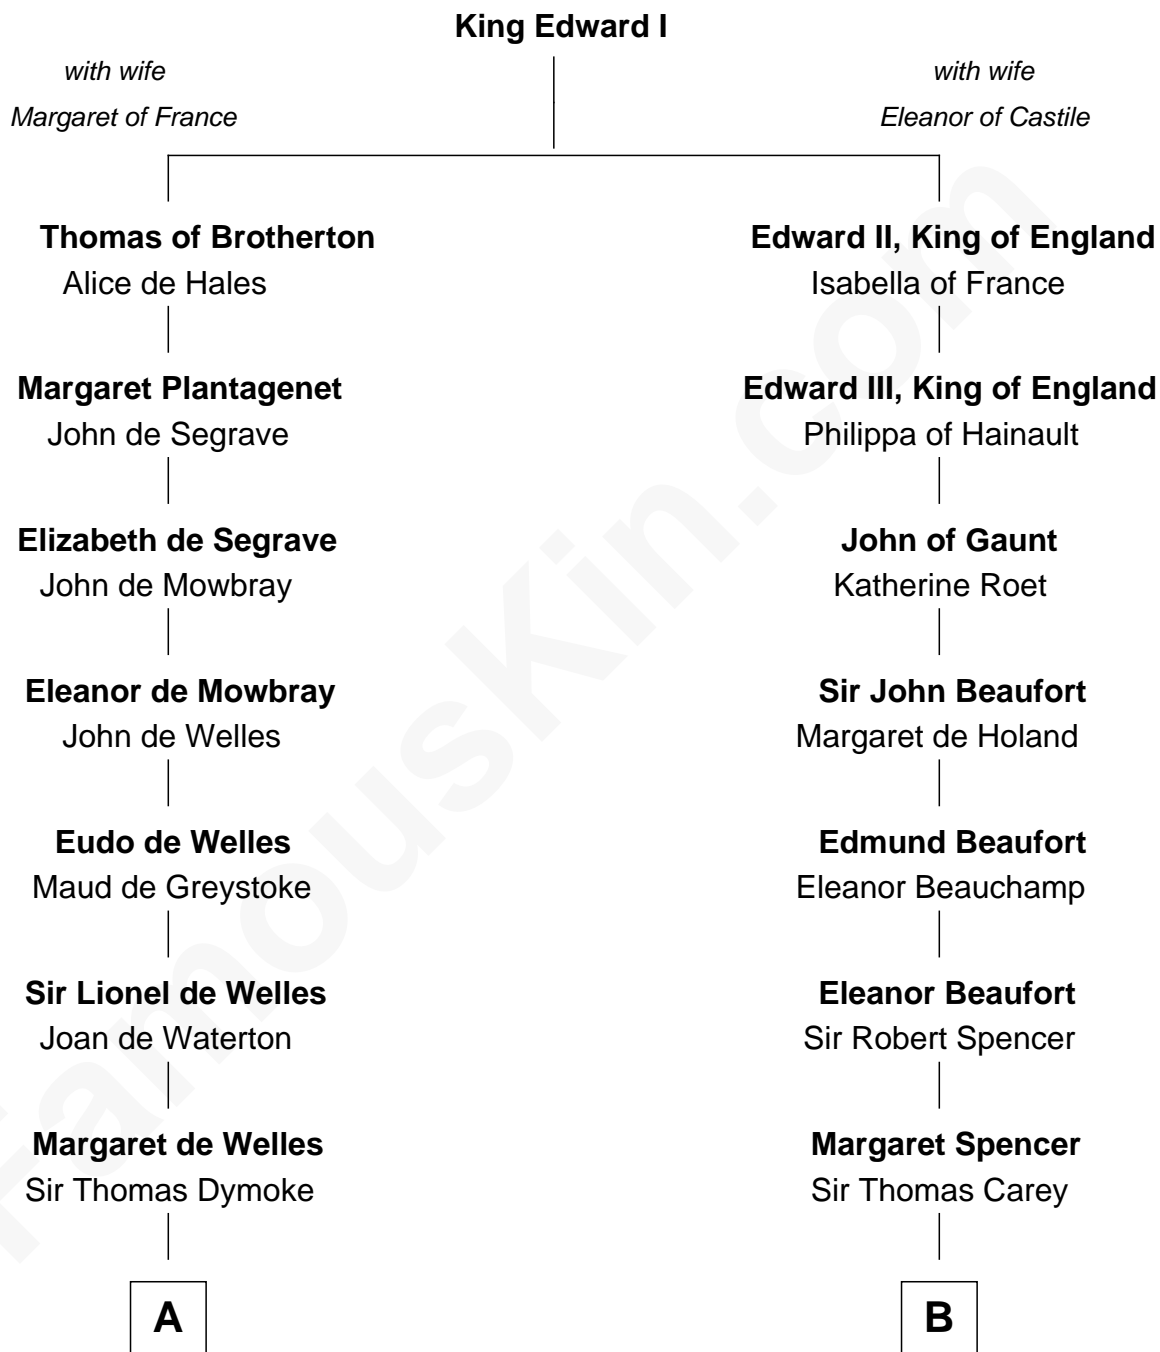

FamousKin.com

Relationship Chart of

Ray Bradbury

Author of The Martian Chronicles

19th cousin 2 times removed of

John D. Rockefeller

Founder of the Standard Oil Company