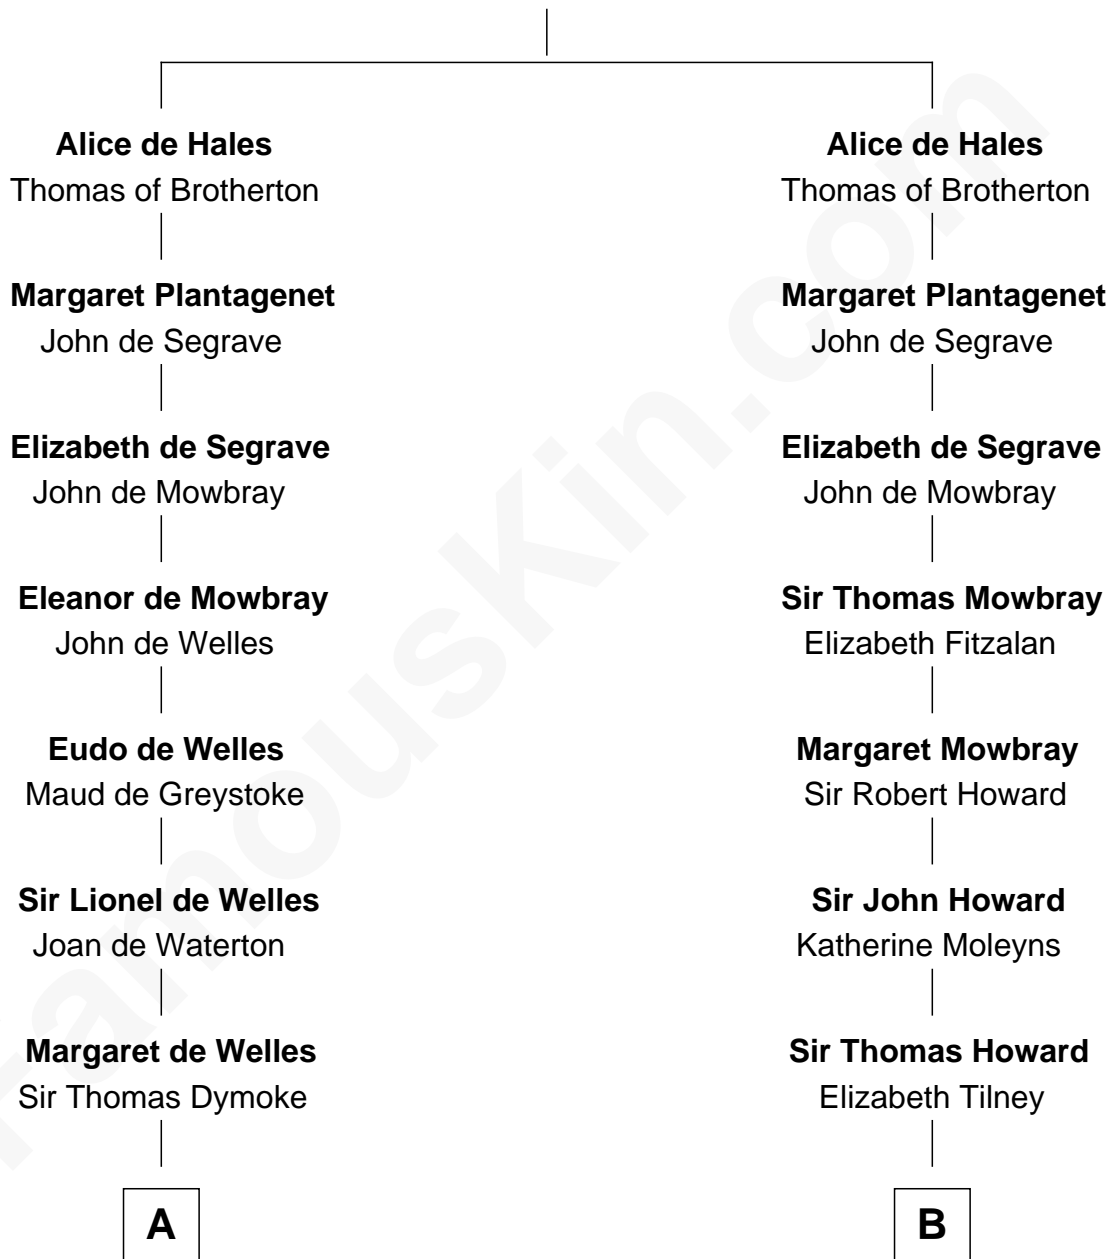

FamousKin.com

Relationship Chart of

Ray Bradbury

Author of The Martian Chronicles

20th cousin 1 time removed of

John D. Rockefeller

Founder of the Standard Oil Company

Sir Roger de Hales

Alice Skogan

C

Samuel Bradbury
Frances Mary Rothead

Samuel Irving Bradbury
Mary Adell Spaulding

Samuel Hinkston Bradbury
Minnie Alice Davis

Leonard Spaulding Bradbury
Esther Marie Moberg

Ray Bradbury
Author of The Martian Chronicles

D

Miles Avery
Malinda Pixley

Lucy Avery
Godfrey Lewis Rockefeller

William Avery Rockefeller
Eliza Davison

John D. Rockefeller
Founder of the Standard Oil Company

FamousKin.com