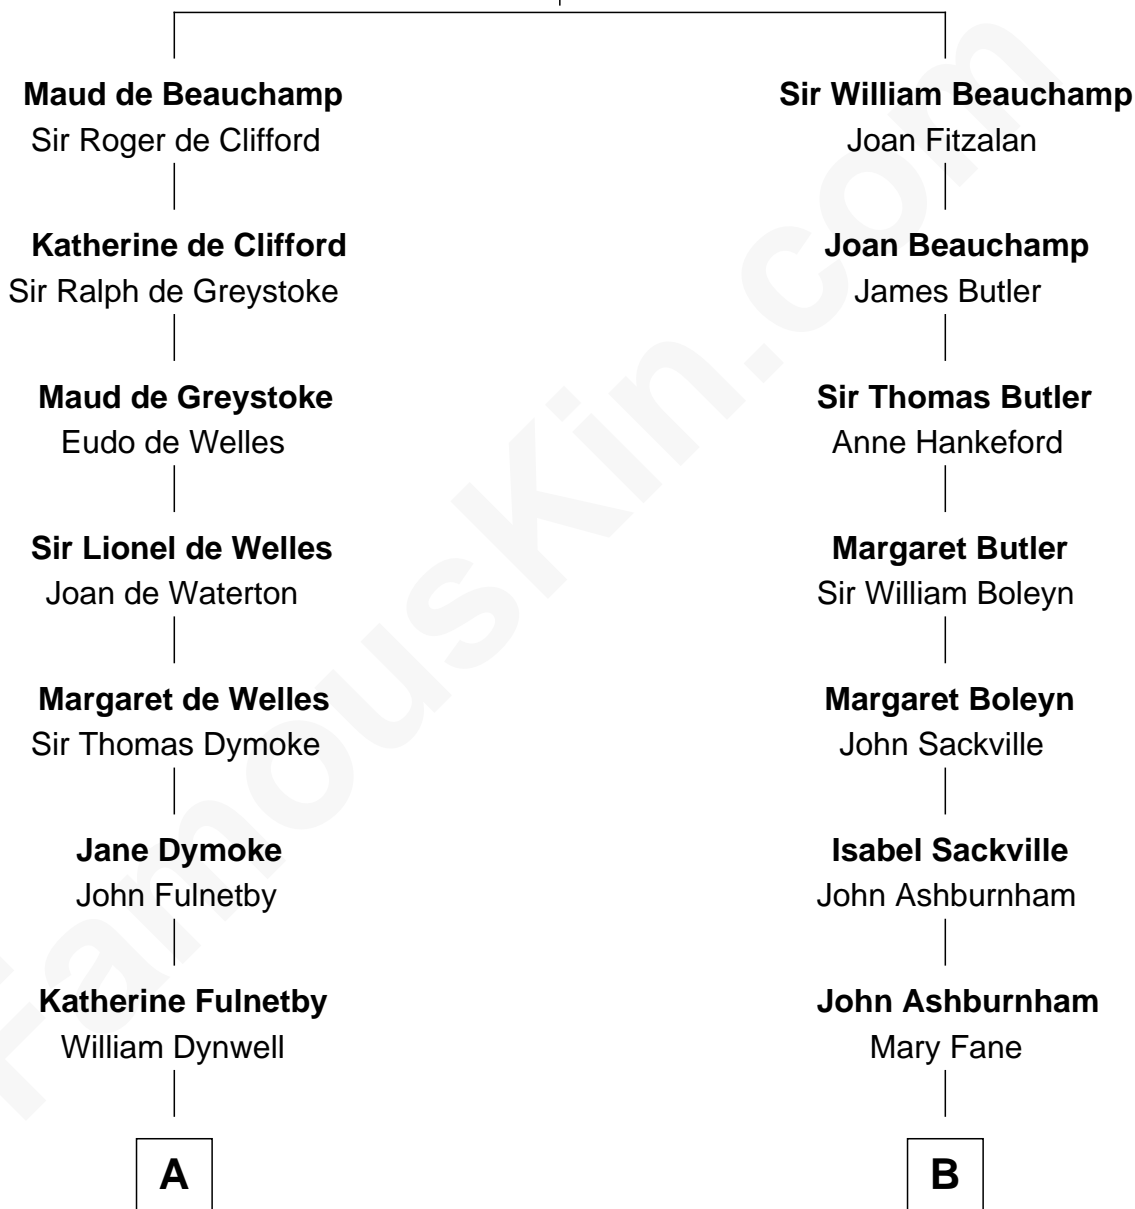

FamousKin.com

Relationship Chart of

Ray Bradbury

Author of The Martian Chronicles

19th cousin of

Camilla Parker Bowles

Queen Consort of the United Kingdom

Sir Thomas de Beauchamp

Katherine de Mortimer

C

Samuel Hinkston Bradbury

Minnie Alice Davis

Leonard Spaulding Bradbury

Esther Marie Moberg

Ray Bradbury

Author of The Martian Chronicles