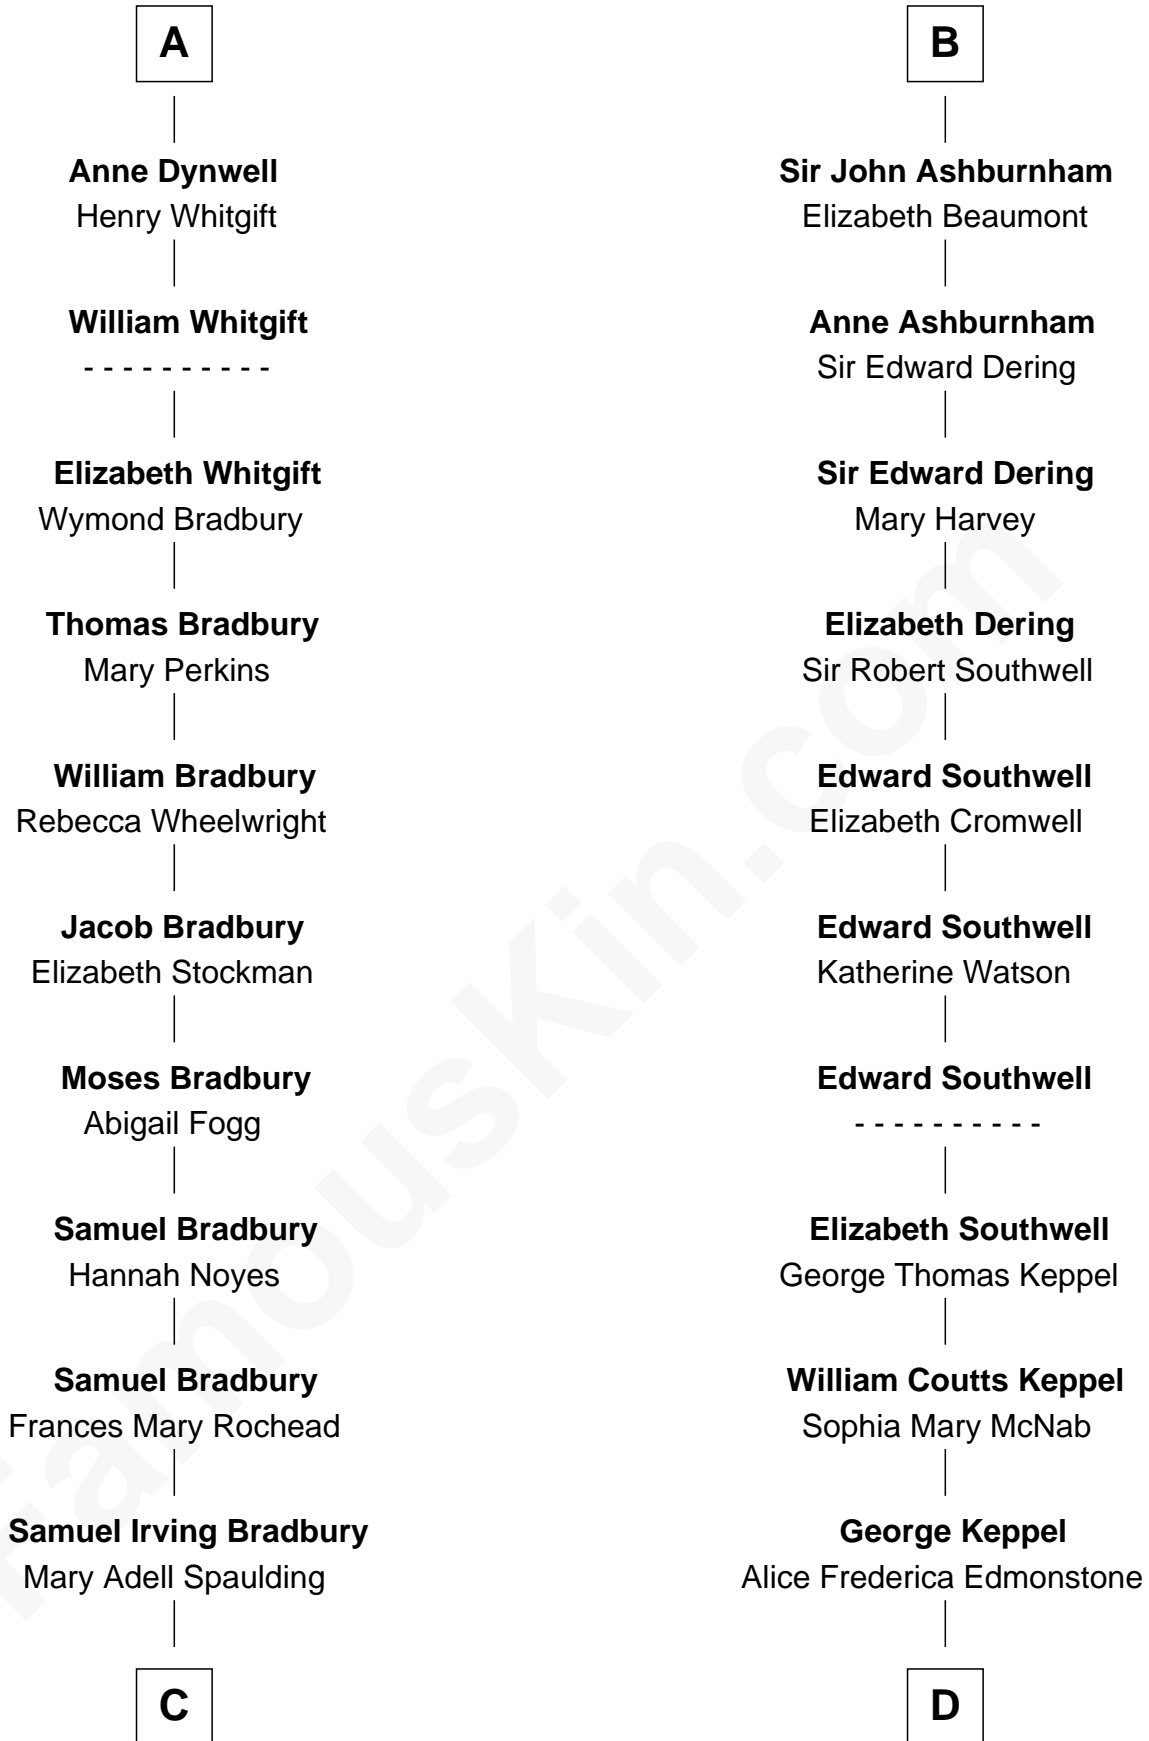

FamousKin.com

Relationship Chart of

Ray Bradbury

Author of The Martian Chronicles

19th cousin of

Camilla Parker Bowles

Queen Consort of the United Kingdom

Sir Thomas de Beauchamp

Katherine de Mortimer

C

Samuel Hinkston Bradbury

Minnie Alice Davis

Leonard Spaulding Bradbury

Esther Marie Moberg

Ray Bradbury

Author of The Martian Chronicles