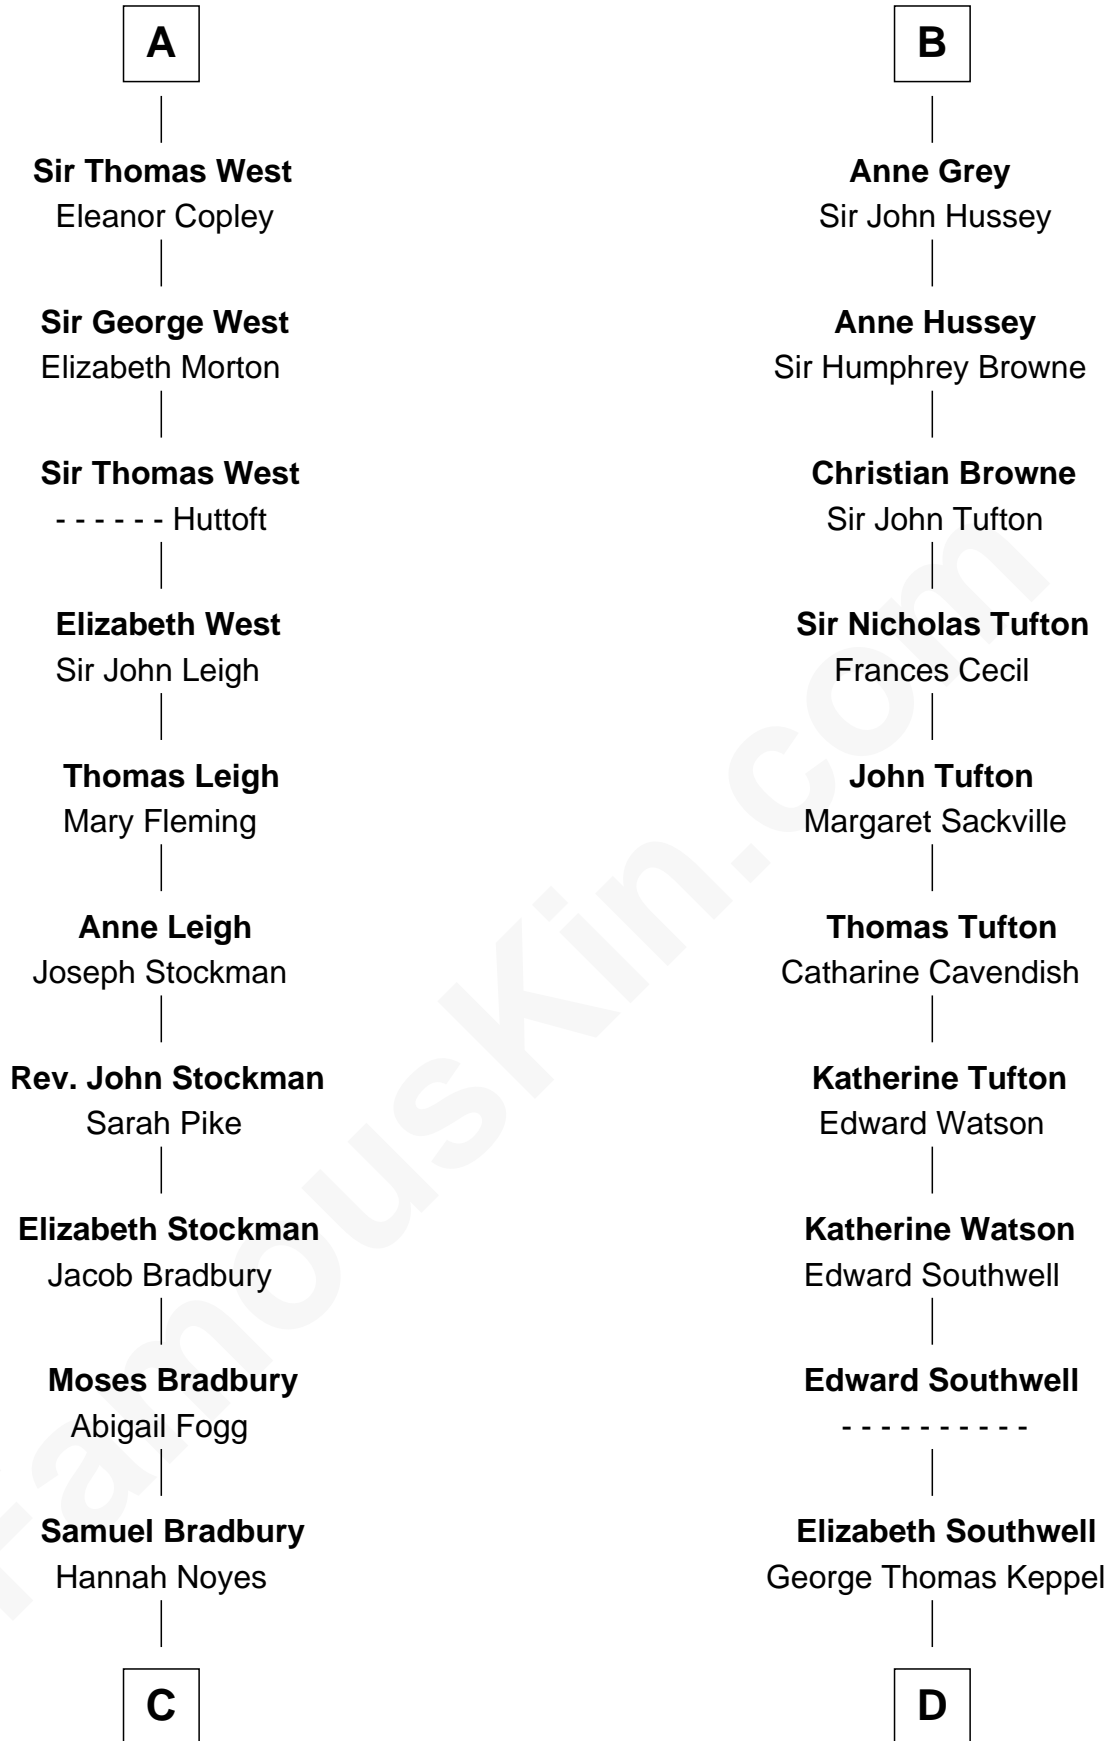

FamousKin.com Relationship Chart of

Ray Bradbury

Author of The Martian Chronicles

21st cousin of

Camilla Parker Bowles

Queen Consort of the United Kingdom

C

Samuel Bradbury
Frances Mary Rohead

Samuel Irving Bradbury
Mary Adell Spaulding

Samuel Hinkston Bradbury
Minnie Alice Davis

Leonard Spaulding Bradbury
Esther Marie Moberg

Ray Bradbury
Author of The Martian Chronicles

D

William Coutts Keppel
Sophia Mary McNab