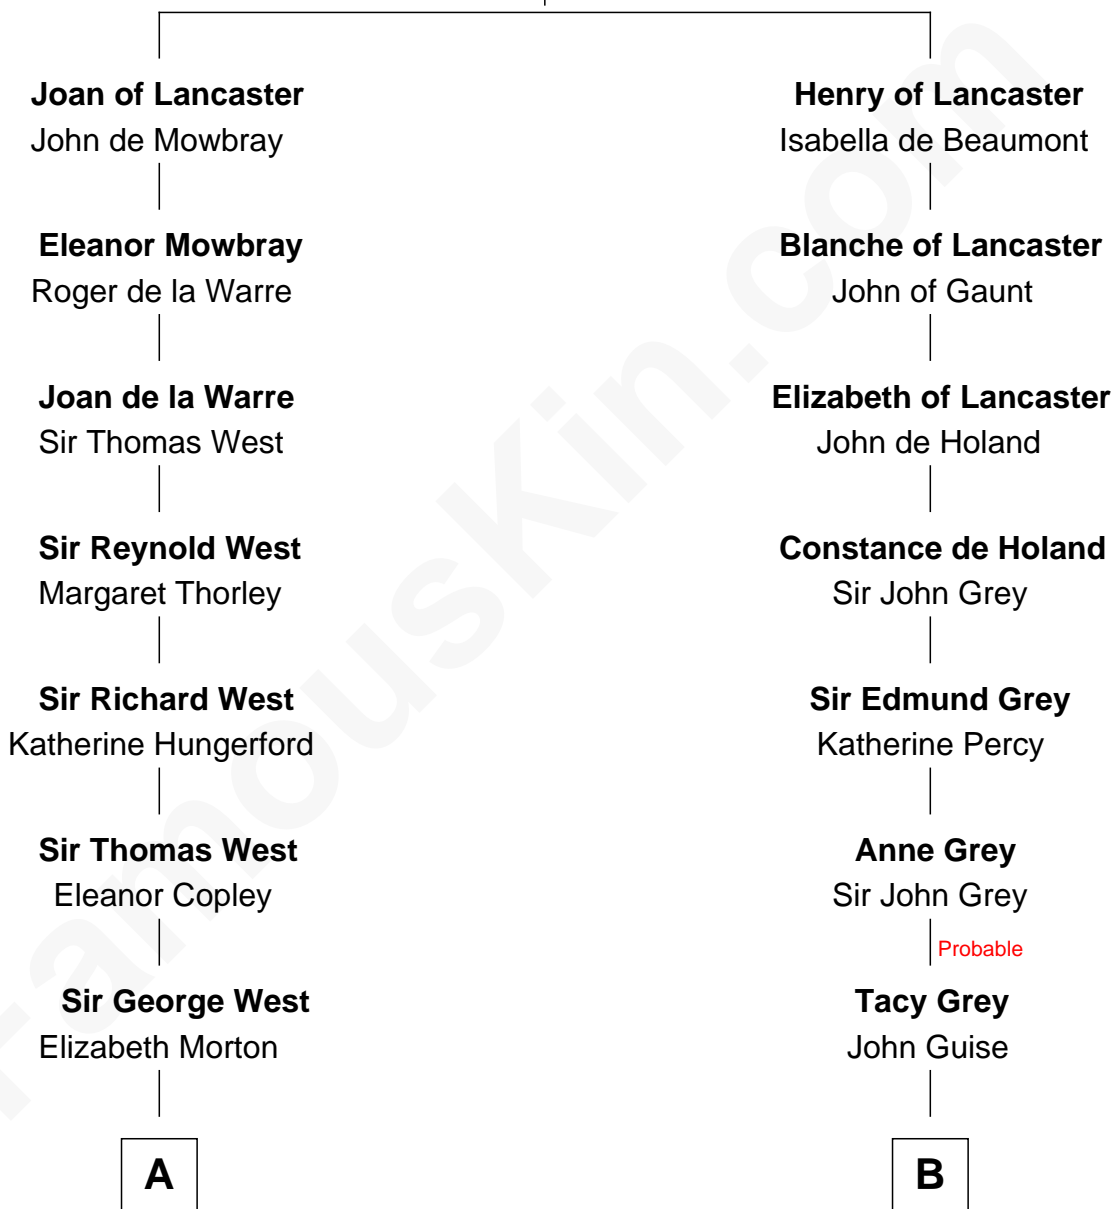

FamousKin.com Relationship Chart of

Ray Bradbury

Author of The Martian Chronicles

19th cousin 1 time removed of

Raquel Welch

Movie Actress

Henry Plantagenet
Maud de Chaworth

C

Samuel Hinkston Bradbury

Minnie Alice Davis

Leonard Spaulding Bradbury

Esther Marie Moberg

Ray Bradbury

Author of [The Martian Chronicles](#)

D

Justin Smith Hall