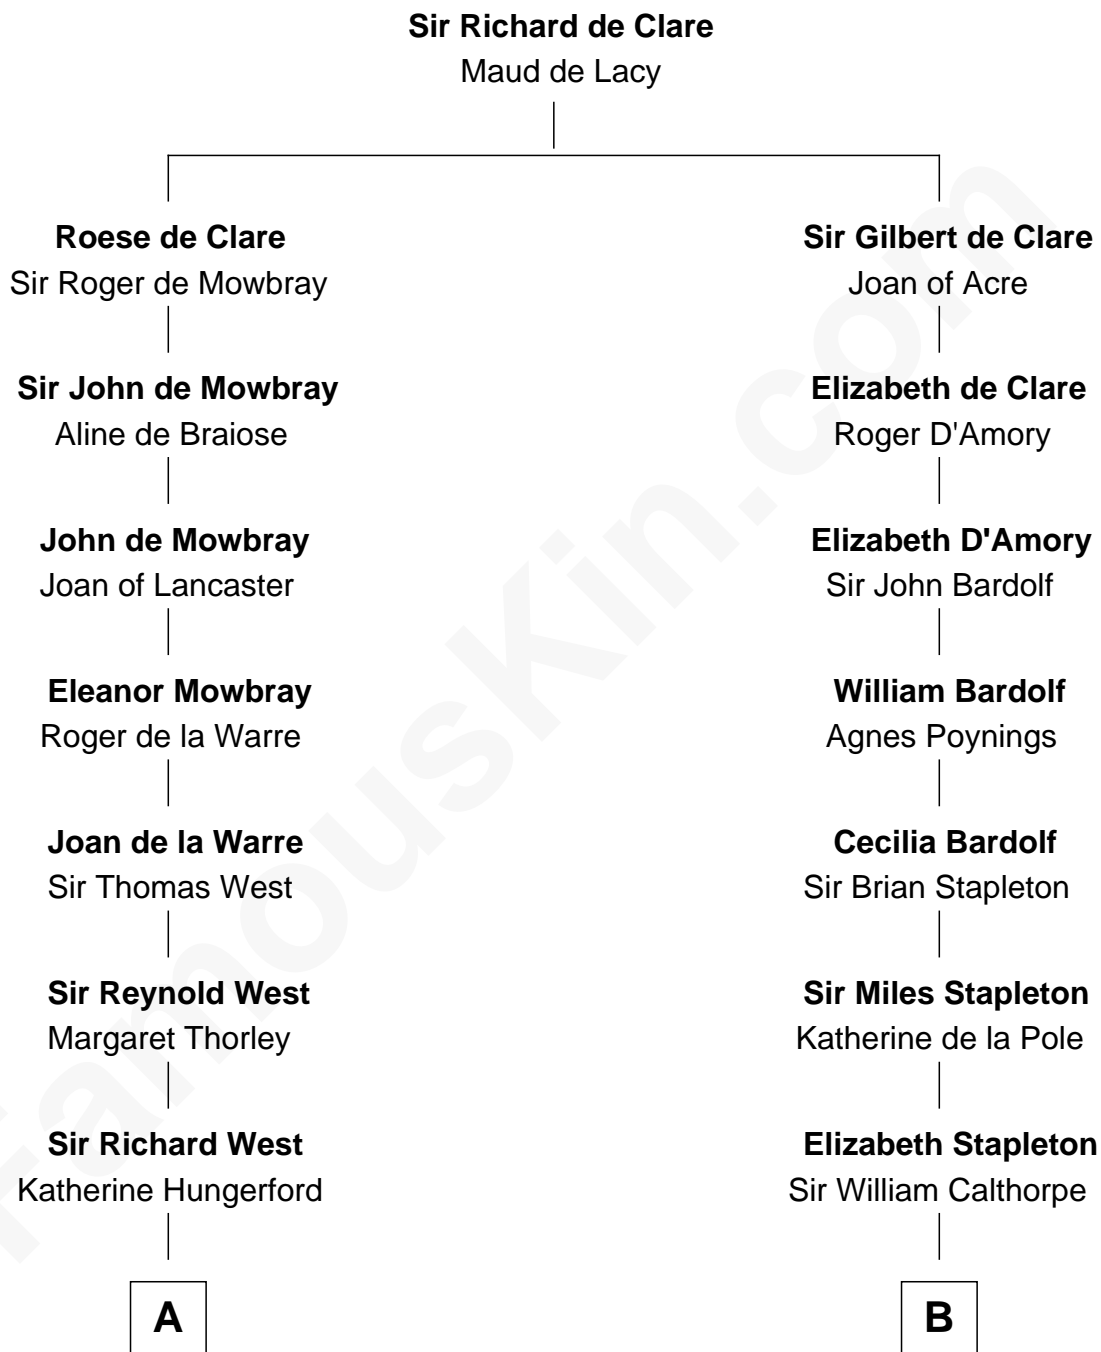

# FamousKin.com Relationship Chart of

**Ray Bradbury**

*Author of The Martian Chronicles*

21st cousin of

**Jesse James**

*Outlaw, Bank Robber, Murderer*

**C**

**Samuel Bradbury**  
Frances Mary Rohead

**Samuel Irving Bradbury**  
Mary Adell Spaulding

**Samuel Hinkston Bradbury**  
Minnie Alice Davis

**Leonard Spaulding Bradbury**  
Esther Marie Moberg

**Ray Bradbury**  
*Author of The Martian Chronicles*

**D**

**Rachel Dorsey**  
Anthony Lindsay

**Anthony Lindsay**  
Ailsey Cole

**Sarah Lindsay**  
James Cole

**Zerelda Elizabeth Cole**  
Robert Sallee James

**Jesse James**  
*Outlaw, Bank Robber, Murderer*