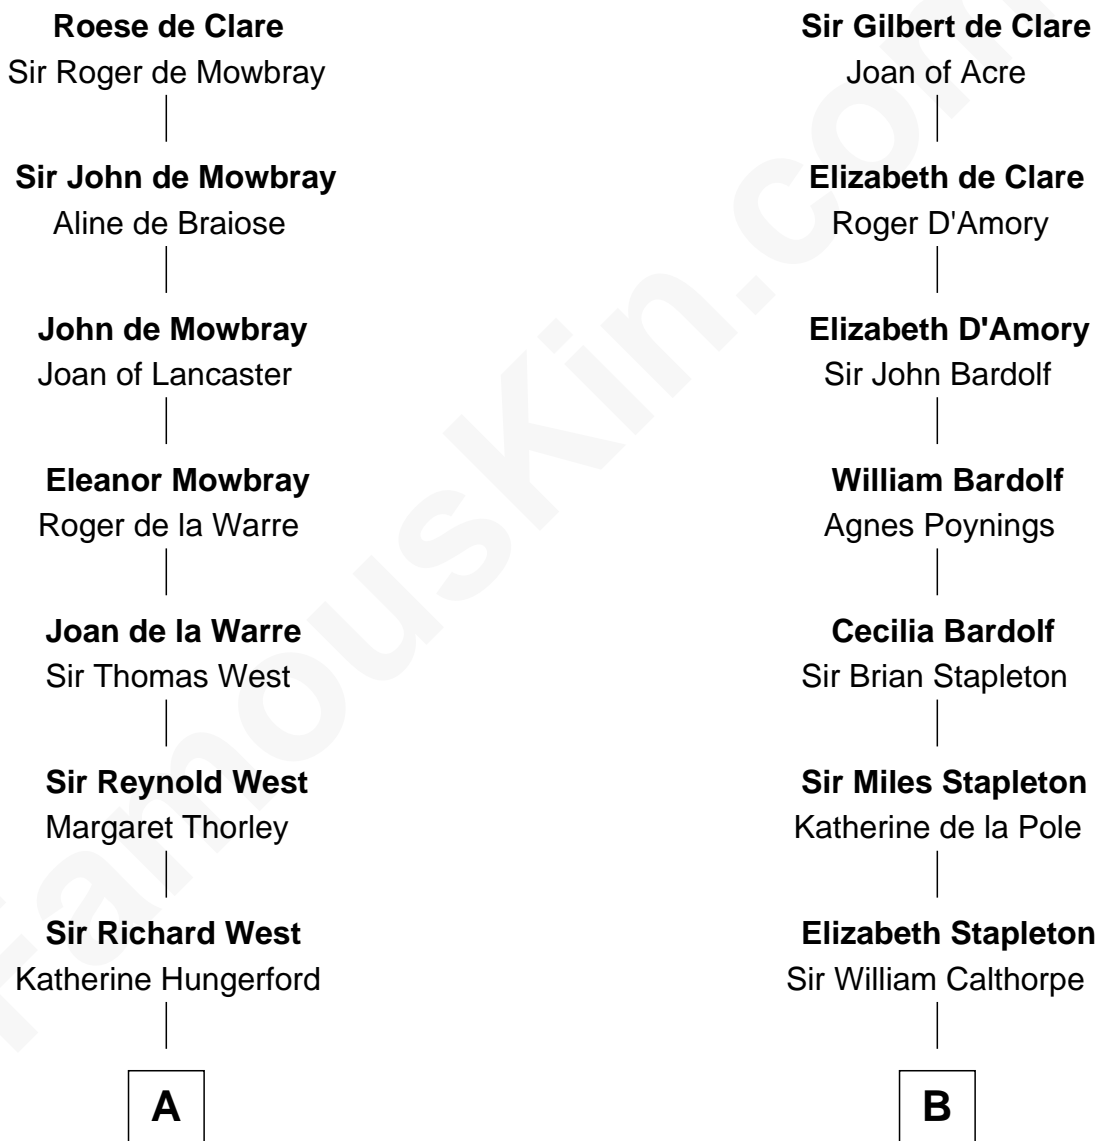

# FamousKin.com Relationship Chart of

**Ray Bradbury**

*Author of The Martian Chronicles*

21st cousin of

**Vachel Lindsay**

*American Poet*

**Sir Richard de Clare**

Maud de Lacy

**C**

**Samuel Bradbury**  
Frances Mary Rohead

**Samuel Irving Bradbury**  
Mary Adell Spaulding

**Samuel Hinkston Bradbury**  
Minnie Alice Davis

**Leonard Spaulding Bradbury**  
Esther Marie Moberg

**Ray Bradbury**  
*Author of The Martian Chronicles*