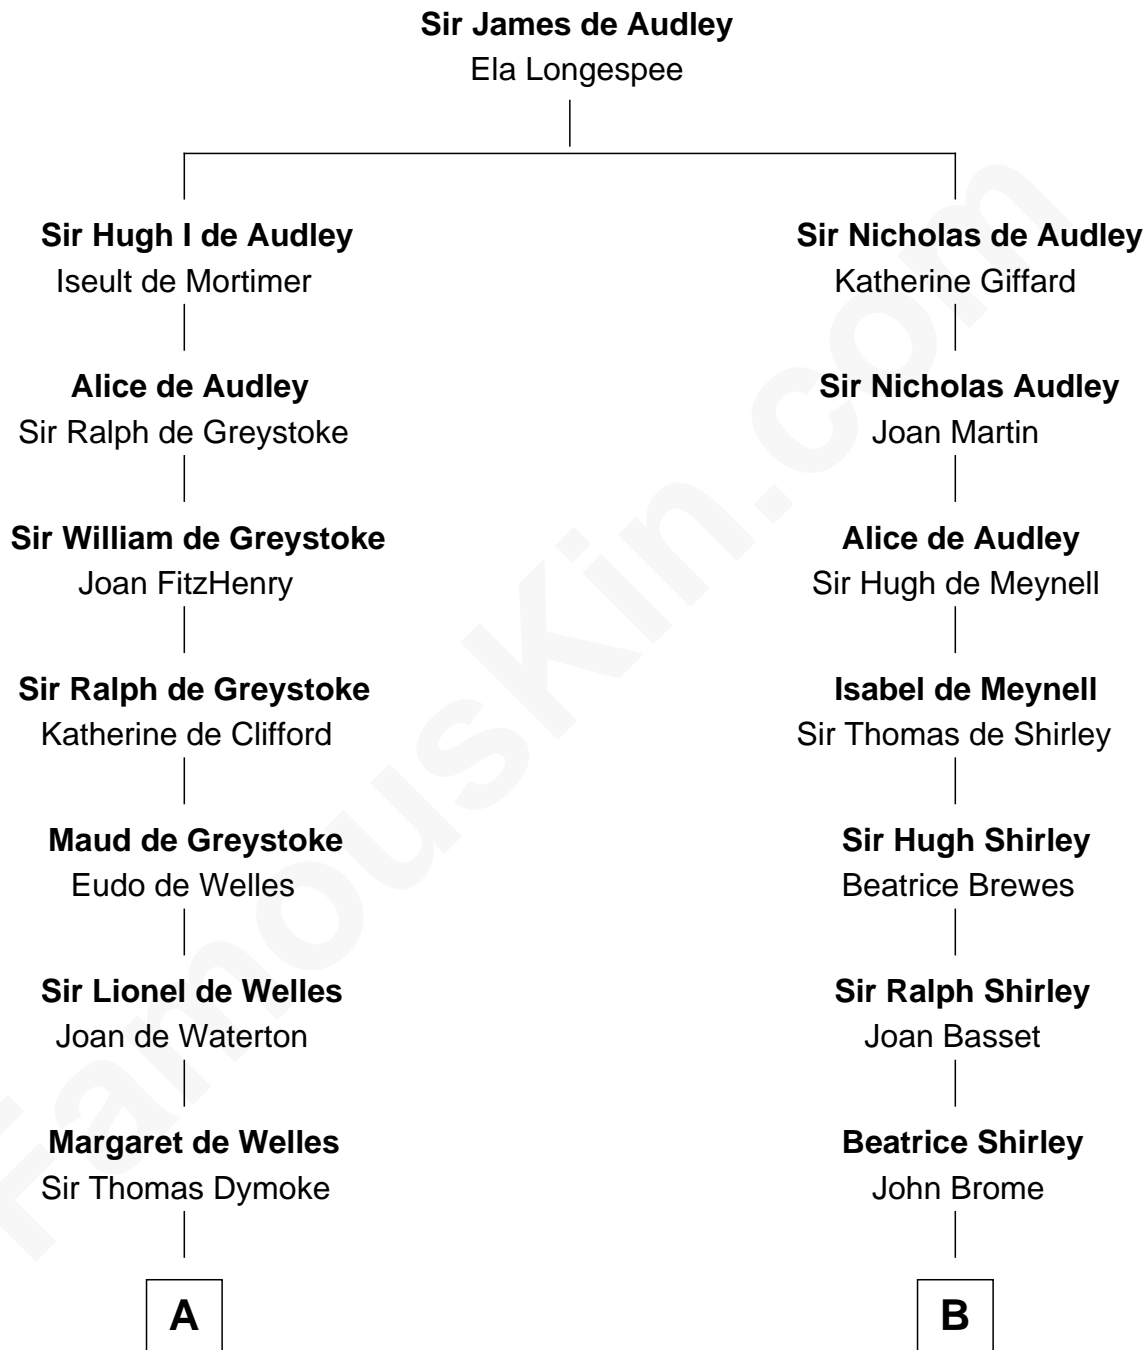

FamousKin.com

Relationship Chart of

Ray Bradbury

Author of The Martian Chronicles

20th cousin 1 time removed of

Helen (Herron) Taft

First Lady of President William H. Taft

C

Samuel Bradbury
Frances Mary Rothead

Samuel Irving Bradbury
Mary Adell Spaulding

Samuel Hinkston Bradbury
Minnie Alice Davis

Leonard Spaulding Bradbury
Esther Marie Moberg

Ray Bradbury
Author of The Martian Chronicles

D

Charity Welles
Rev. Isaac Clinton

Maria Clinton
Ela Collins

Harriet Anne Collins
John Williamson Herron

Helen (Herron) Taft
First Lady of William H. Taft