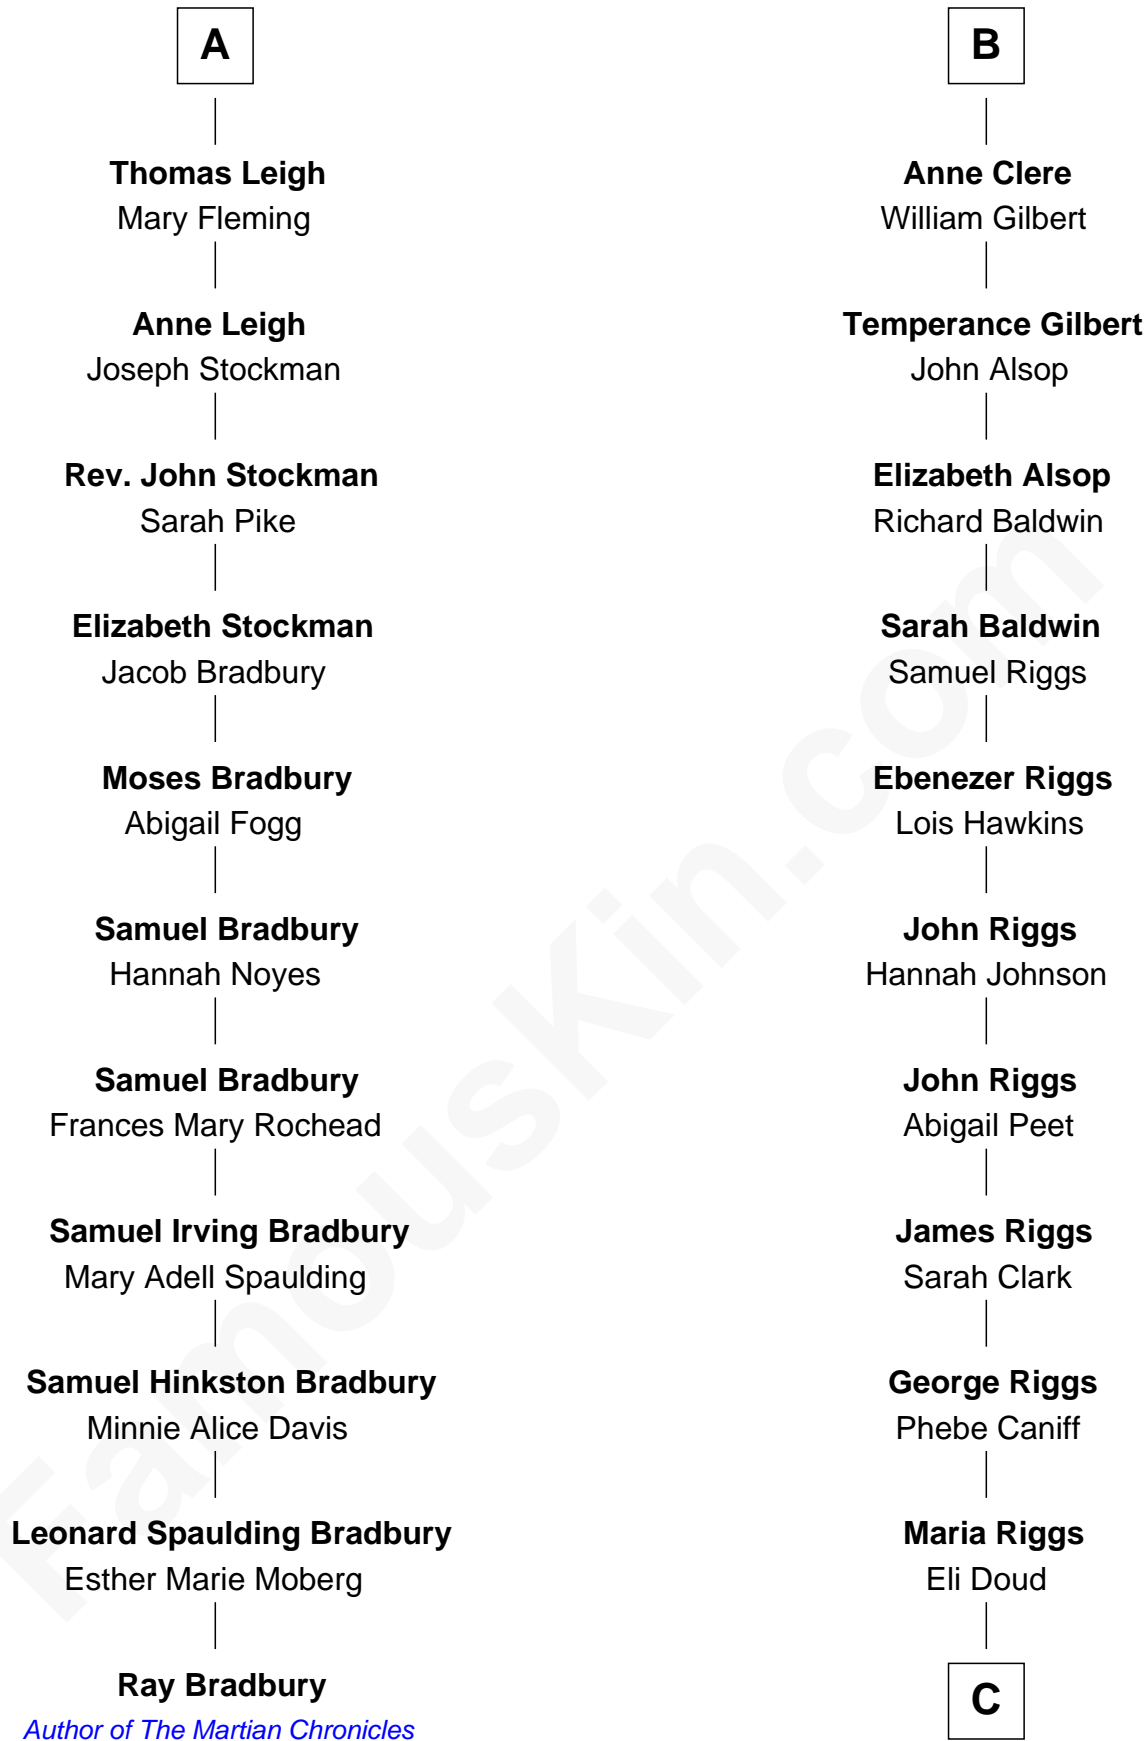

FamousKin.com

Relationship Chart of

Ray Bradbury

Author of The Martian Chronicles

17th cousin 2 times removed of

Mamie (Doud) Eisenhower

First Lady of President Dwight Eisenhower

C

—
Royal Houghton Doud

Mary Cornelia Sheldon

—
John Sheldon Doud

Elivera Mathilda Carlson

—
Mamie (Doud) Eisenhower

First Lady of Dwight Eisenhower

FamousKin.com