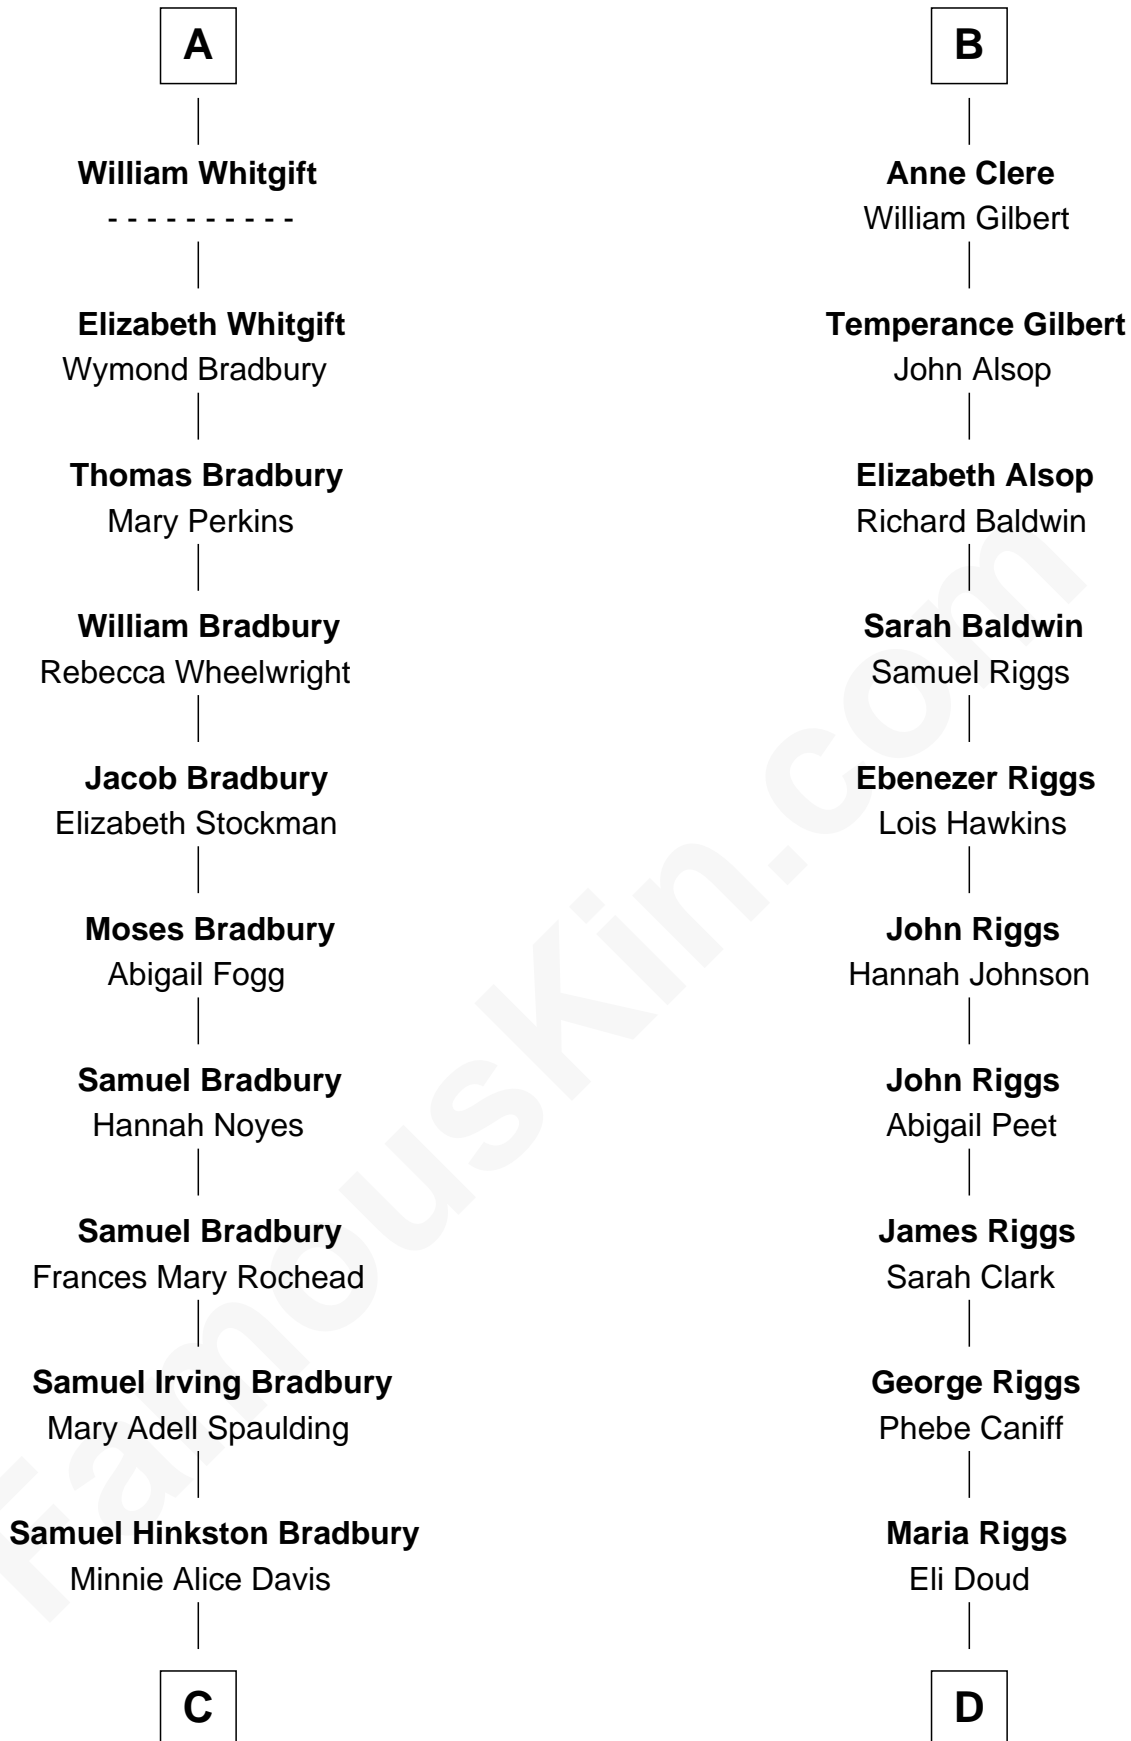

## Relationship Chart of

### Ray Bradbury

*Author of The Martian Chronicles*

18th cousin 1 time removed of

### Mamie (Doud) Eisenhower

*First Lady of President Dwight Eisenhower*

**C**

**Leonard Spaulding Bradbury**

Esther Marie Moberg

**Ray Bradbury**

*Author of The Martian Chronicles*

**D**

**Royal Houghton Doud**

Mary Cornelia Sheldon

**John Sheldon Doud**

Elivera Mathilda Carlson

**Mamie (Doud) Eisenhower**

*First Lady of Dwight Eisenhower*

FamousKin.com