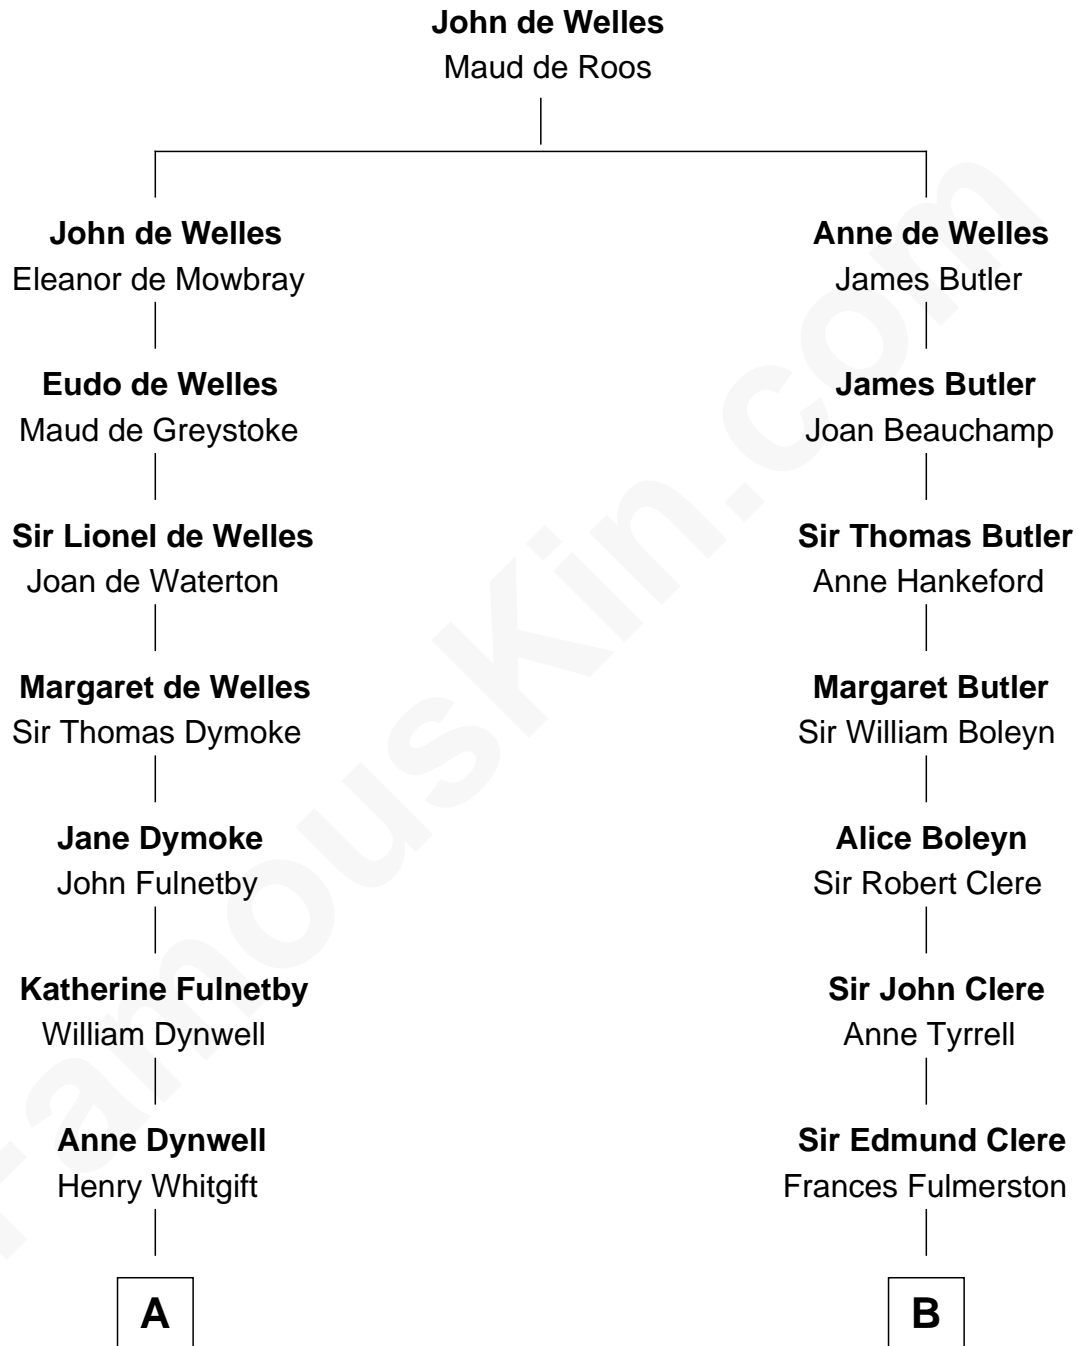

## Relationship Chart of

### Ray Bradbury

*Author of The Martian Chronicles*

18th cousin 1 time removed of

### Mamie (Doud) Eisenhower

*First Lady of President Dwight Eisenhower*

**C**

**Leonard Spaulding Bradbury**

Esther Marie Moberg

**Ray Bradbury**

*Author of The Martian Chronicles*

**D**