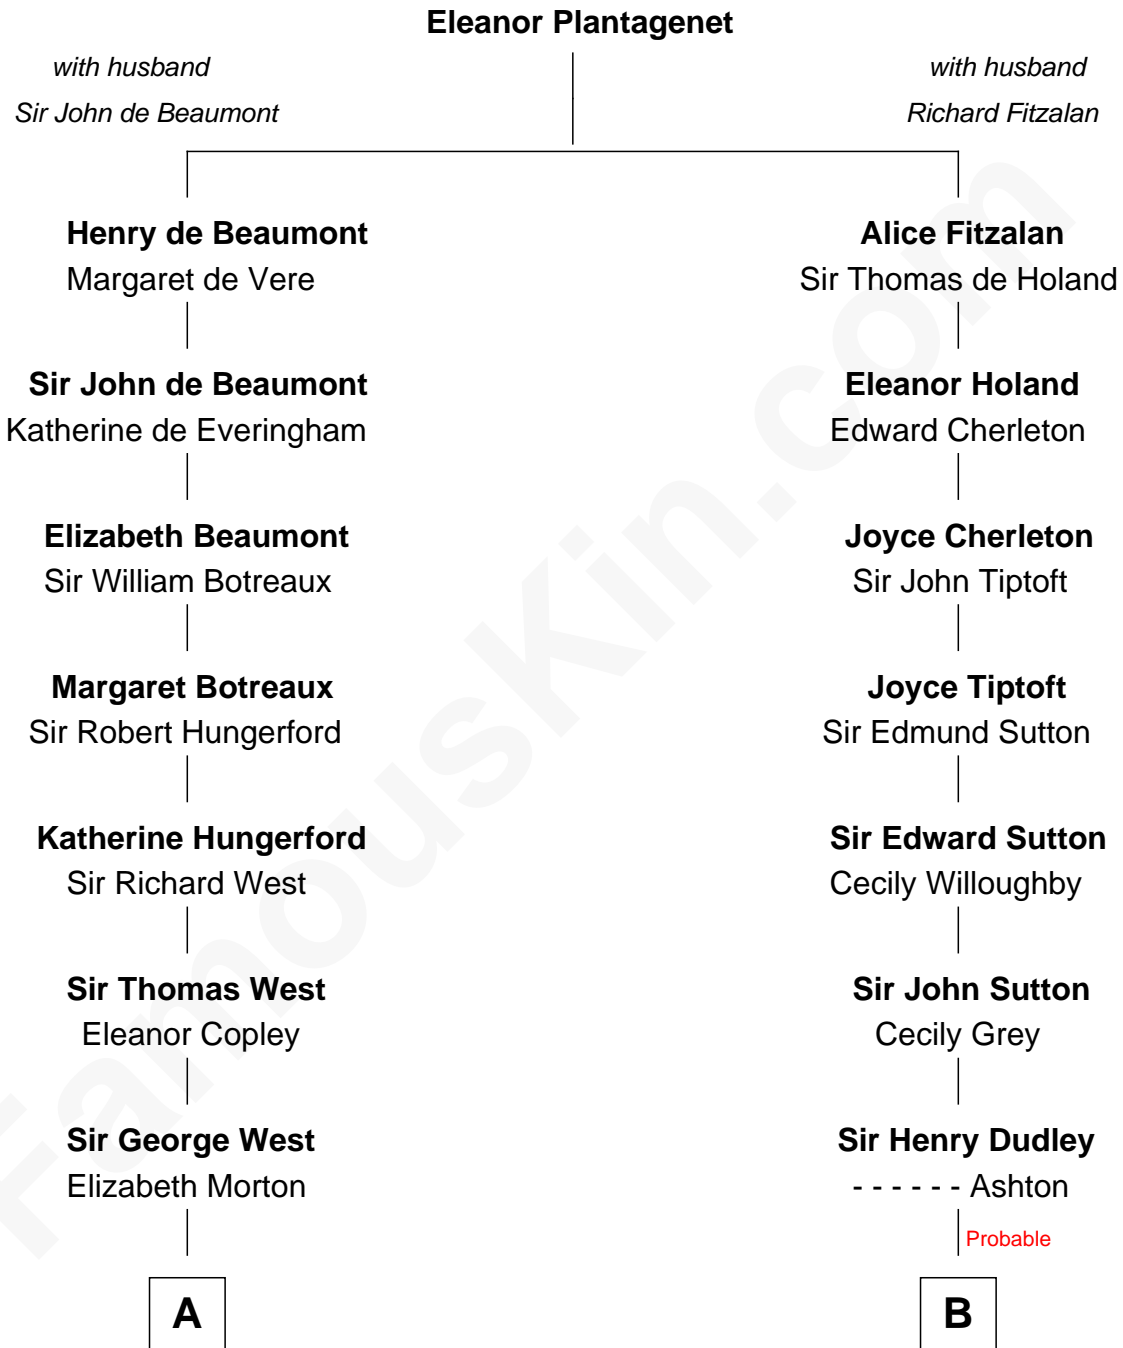

FamousKin.com Relationship Chart of

Ray Bradbury

Author of The Martian Chronicles

19th cousin of

Herbert Hoover

31st U.S. President

C

Samuel Hinkston Bradbury

Minnie Alice Davis

Leonard Spaulding Bradbury

Esther Marie Moberg

Ray Bradbury

Author of The Martian Chronicles

D

Theodore Minthorn

Mary Wasley