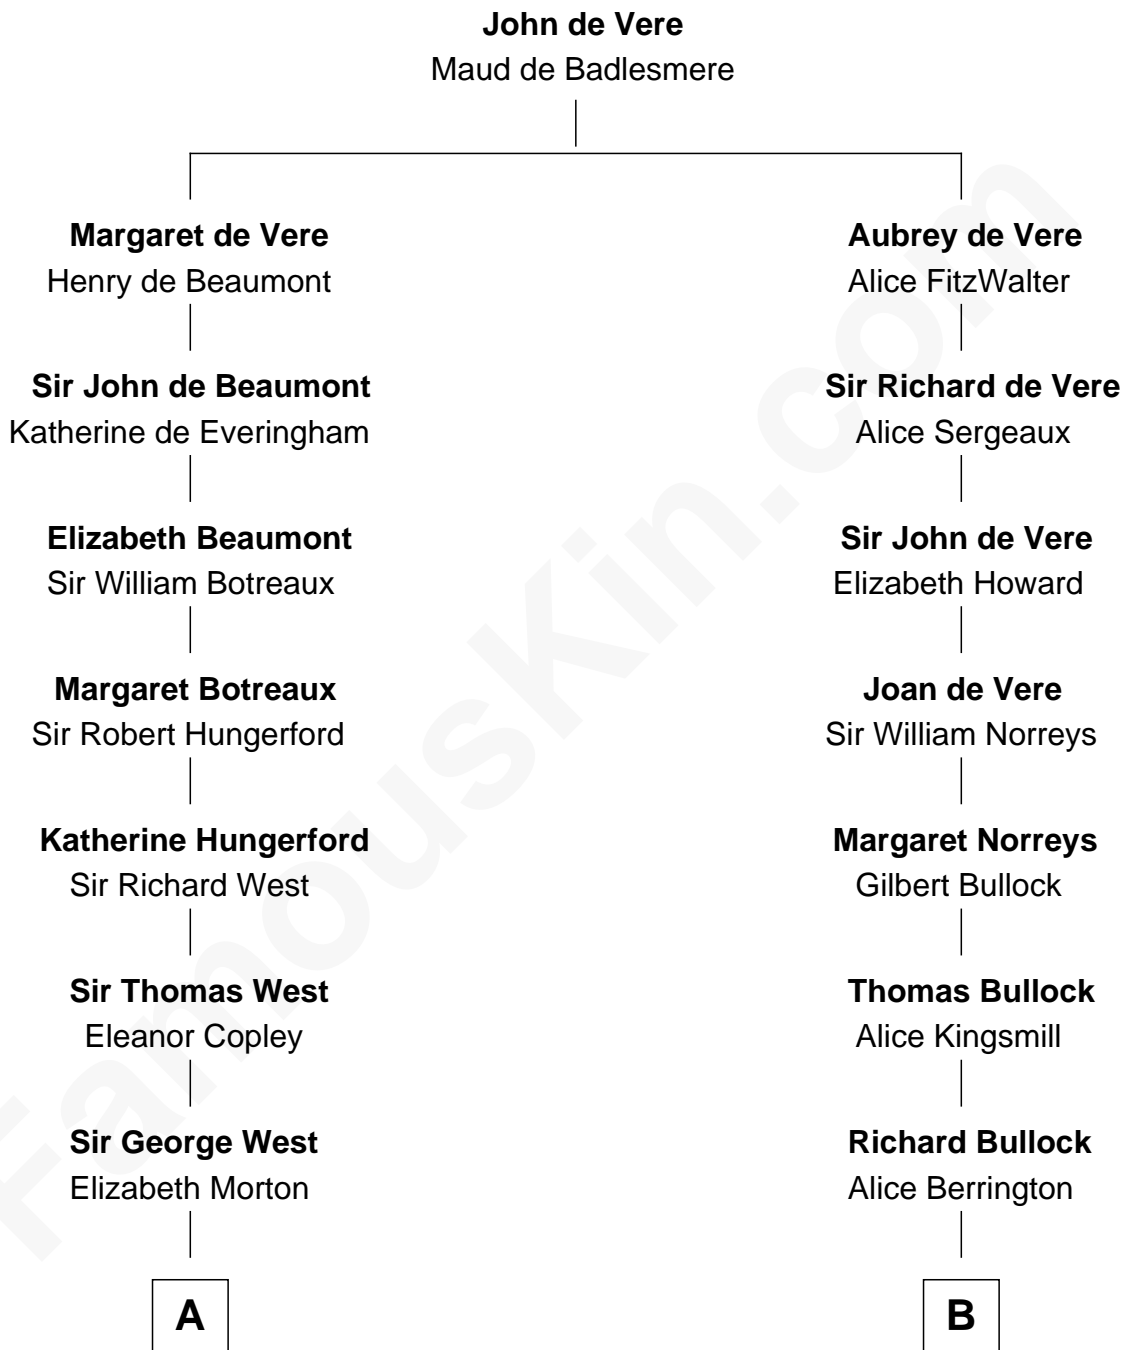

FamousKin.com

Relationship Chart of

Ray Bradbury

Author of The Martian Chronicles

18th cousin 1 time removed of

Lou (Henry) Hoover

First Lady of President Herbert Hoover

C

Samuel Hinkston Bradbury

Minnie Alice Davis

Leonard Spaulding Bradbury

Esther Marie Moberg

Ray Bradbury

Author of The Martian Chronicles

D

Florence Ida Weed

Charles Delano Henry

Lou (Henry) Hoover

First Lady of Herbert Hoover

FamousKin.com