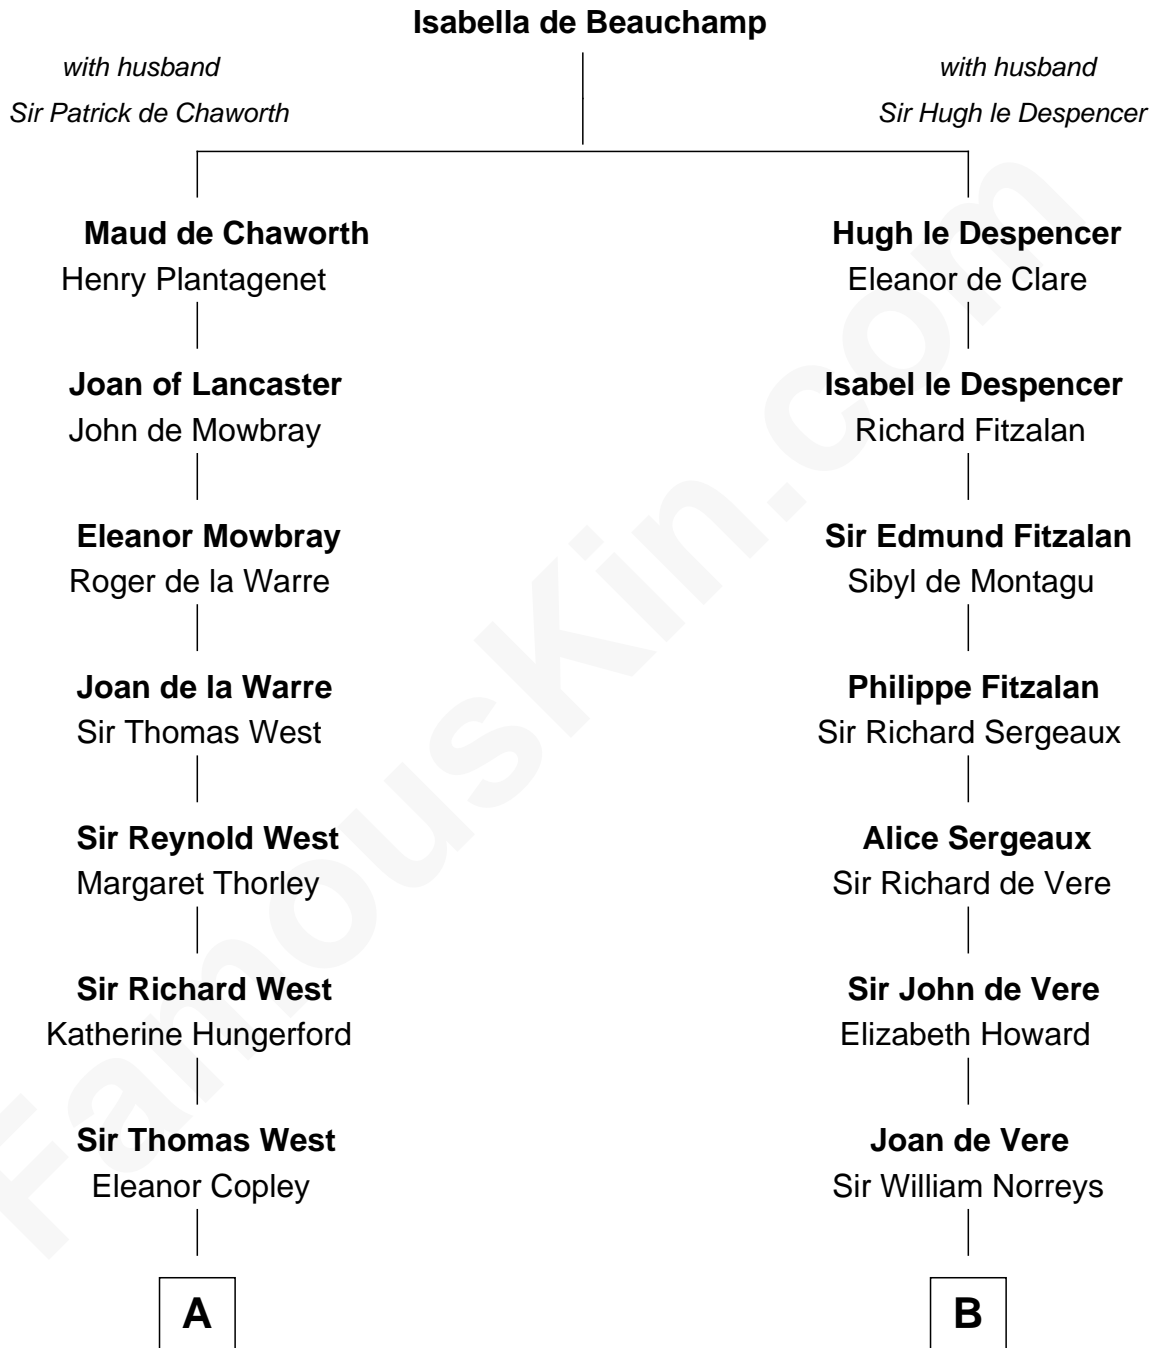

## Relationship Chart of

### Ray Bradbury

*Author of The Martian Chronicles*

20th cousin 1 time removed of

### Lou (Henry) Hoover

*First Lady of President Herbert Hoover*

**C**

**Samuel Irving Bradbury**

Mary Adell Spaulding

**Samuel Hinkston Bradbury**

Minnie Alice Davis

**Leonard Spaulding Bradbury**