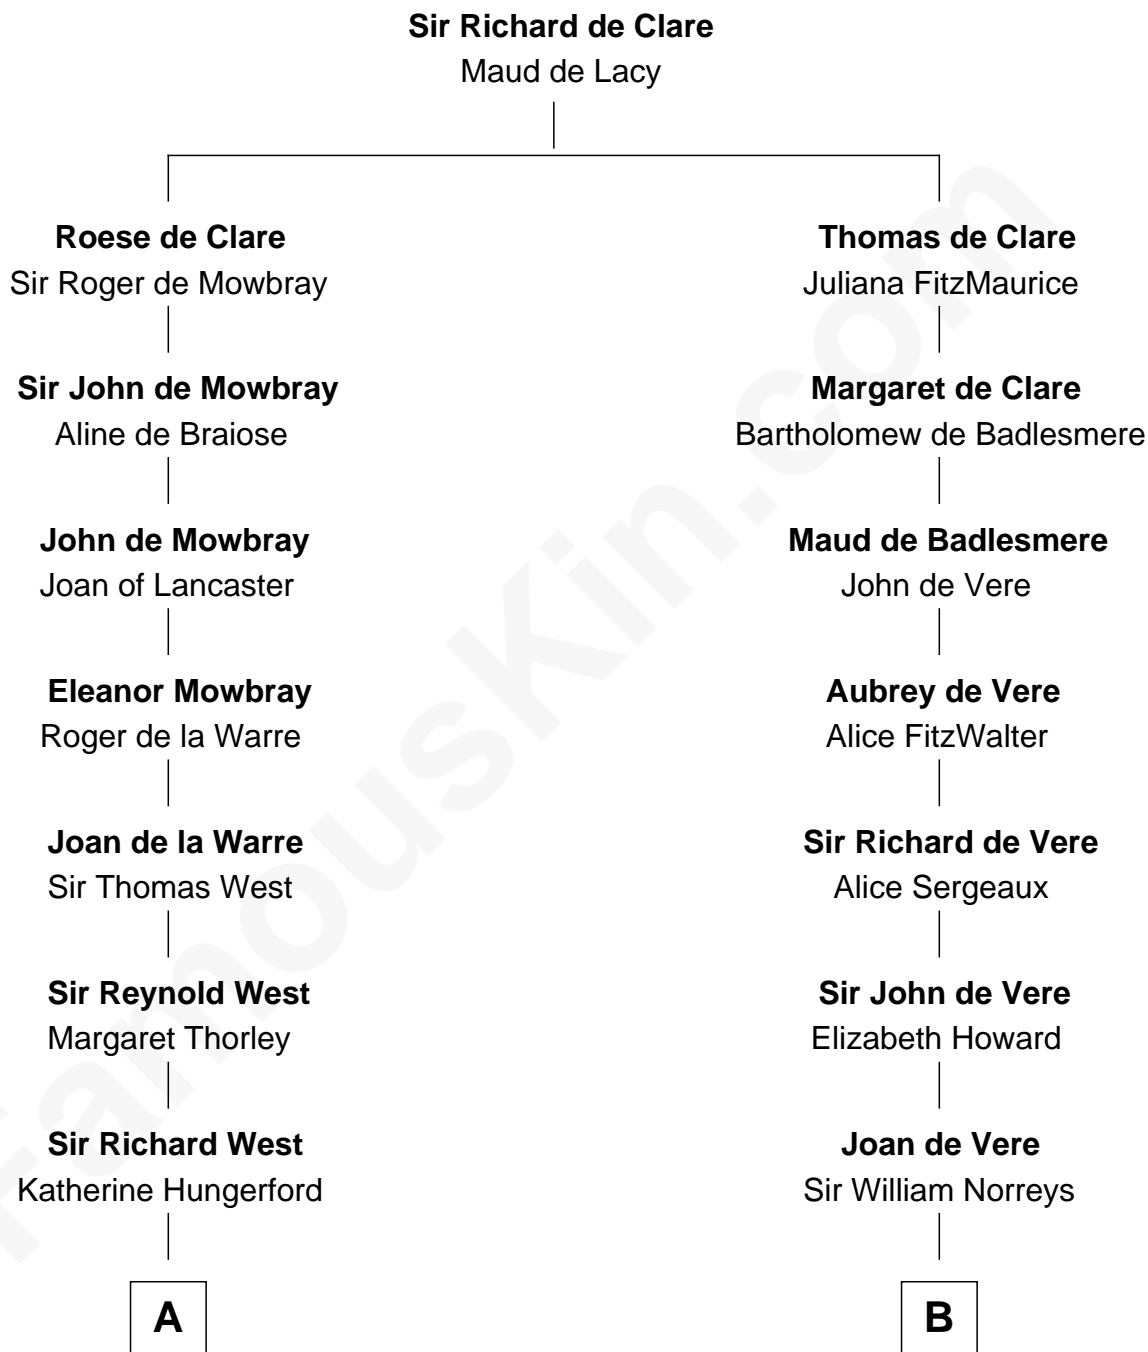

FamousKin.com Relationship Chart of

Ray Bradbury

Author of The Martian Chronicles

21st cousin of

Lou (Henry) Hoover

First Lady of President Herbert Hoover

C

Samuel Bradbury
Frances Mary Rothead

Samuel Irving Bradbury
Mary Adell Spaulding

Samuel Hinkston Bradbury
Minnie Alice Davis

Leonard Spaulding Bradbury
Esther Marie Moberg

Ray Bradbury
Author of The Martian Chronicles

D

Polly Goffe
Josiah Wallace