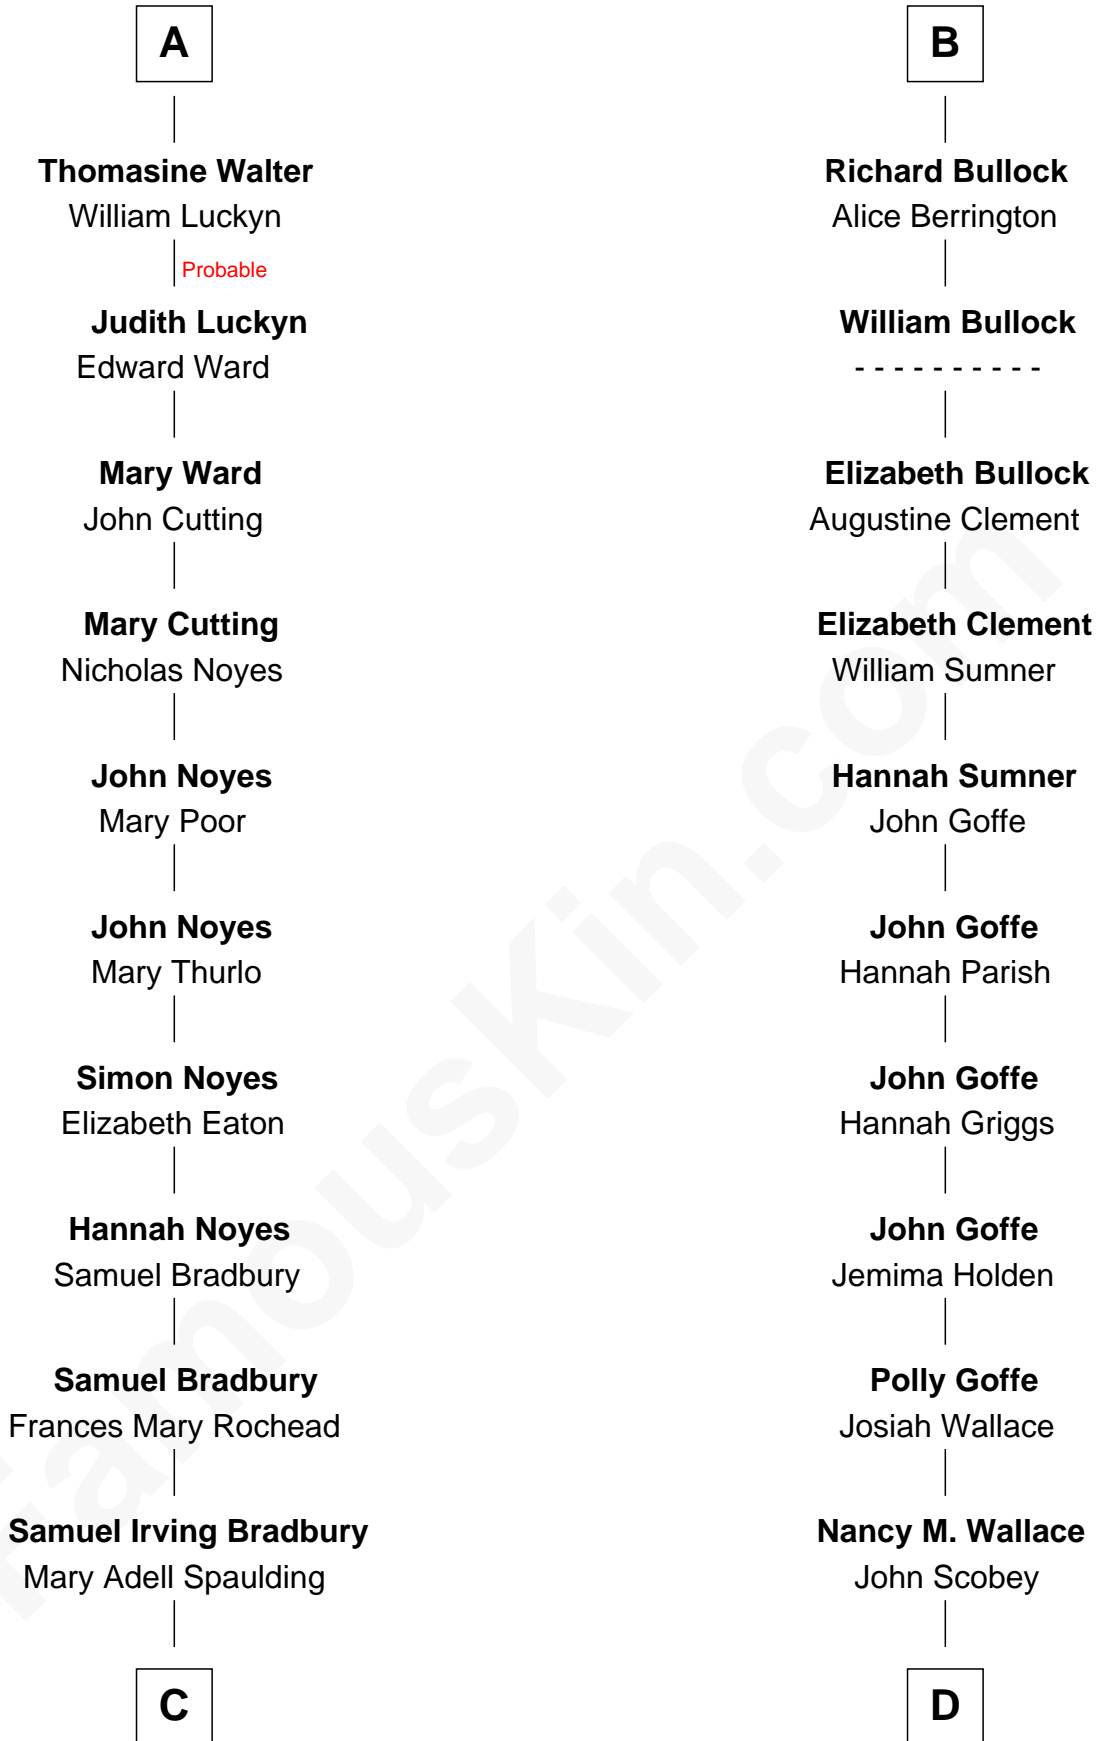

FamousKin.com

Relationship Chart of

Ray Bradbury

Author of The Martian Chronicles

19th cousin of

Lou (Henry) Hoover

First Lady of President Herbert Hoover

Sir John Howard

Alice de Bois

Joan Howard
Sir Peter de Brewes

Beatrice Brewes
Sir Hugh Shirley

Sir Ralph Shirley
Joan Basset

Beatrice Shirley
John Brome

Isabel Brome
John Denton

Thomas Denton
Jane Webbe

Isabel Denton
William ap Walter

A

Sir Robert Howard
Margaret de Scales

Sir John Howard
Margaret de Plaiz

Sir John Howard
Joan Walton

Elizabeth Howard
Sir John de Vere

Joan de Vere
Sir William Norreys

Margaret Norreys
Gilbert Bullock

Thomas Bullock
Alice Kingsmill

B

C

Samuel Hinkston Bradbury

Minnie Alice Davis

Leonard Spaulding Bradbury

Esther Marie Moberg

Ray Bradbury

Author of The Martian Chronicles