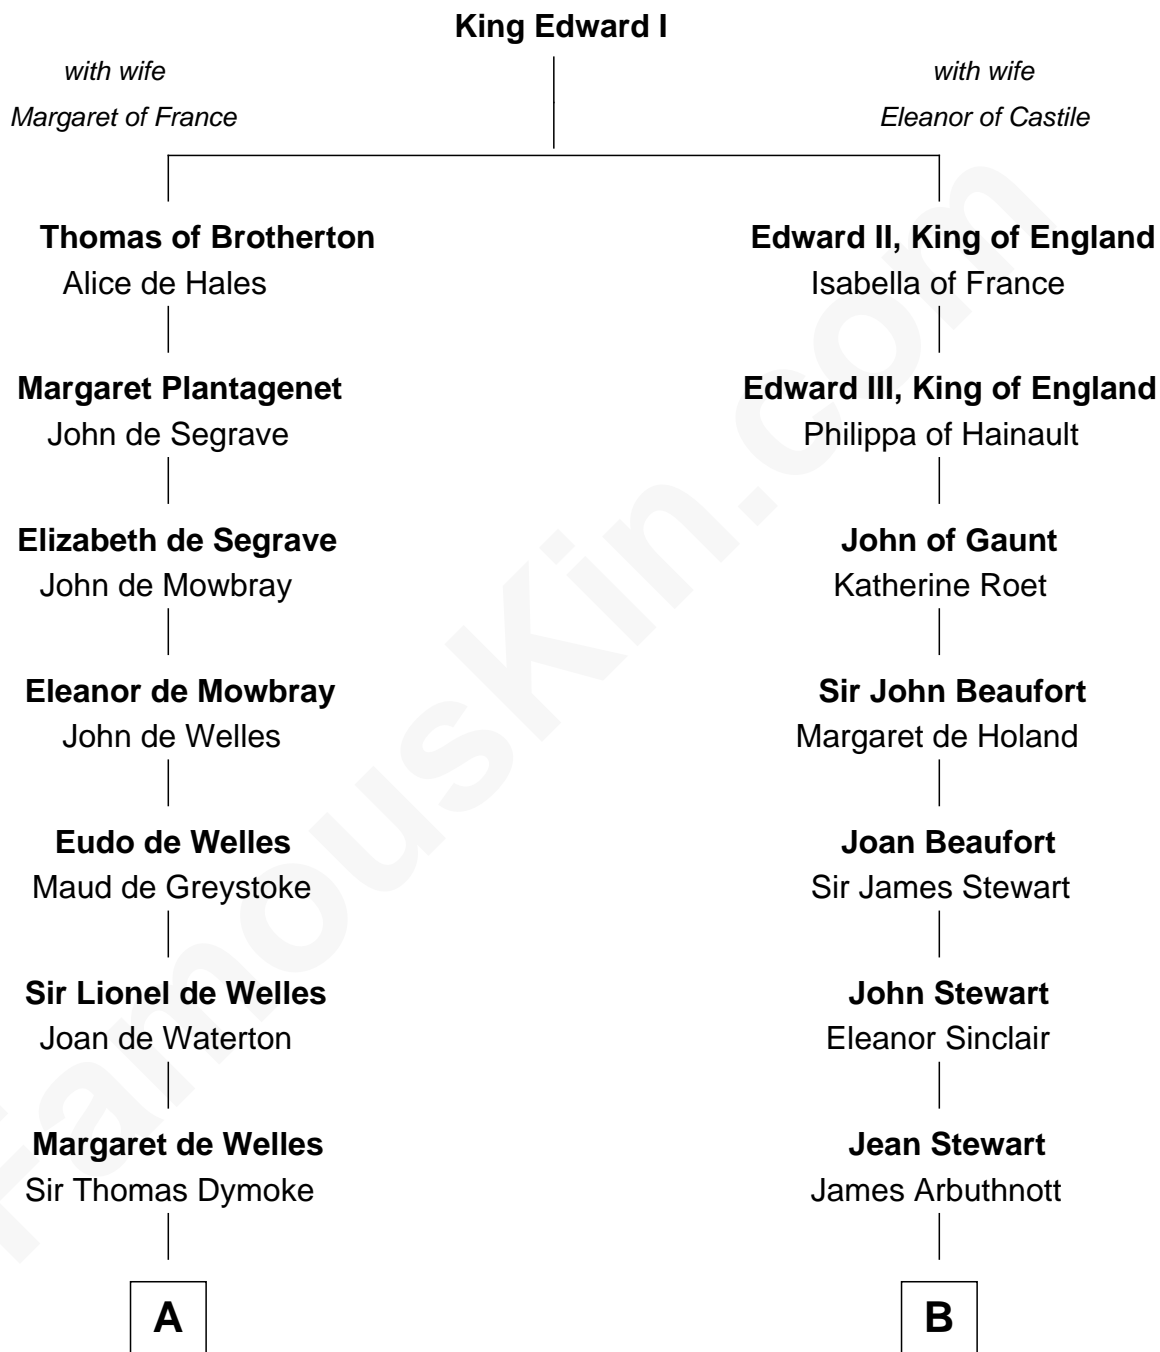

FamousKin.com

Relationship Chart of

Ray Bradbury

Author of The Martian Chronicles

18th cousin 3 times removed of

Edith (Bolling) Wilson

First Lady of President Woodrow Wilson

C

Samuel Bradbury
Frances Mary Rothead

Samuel Irving Bradbury
Mary Adell Spaulding

Samuel Hinkston Bradbury
Minnie Alice Davis

Leonard Spaulding Bradbury
Esther Marie Moberg

Ray Bradbury
Author of The Martian Chronicles