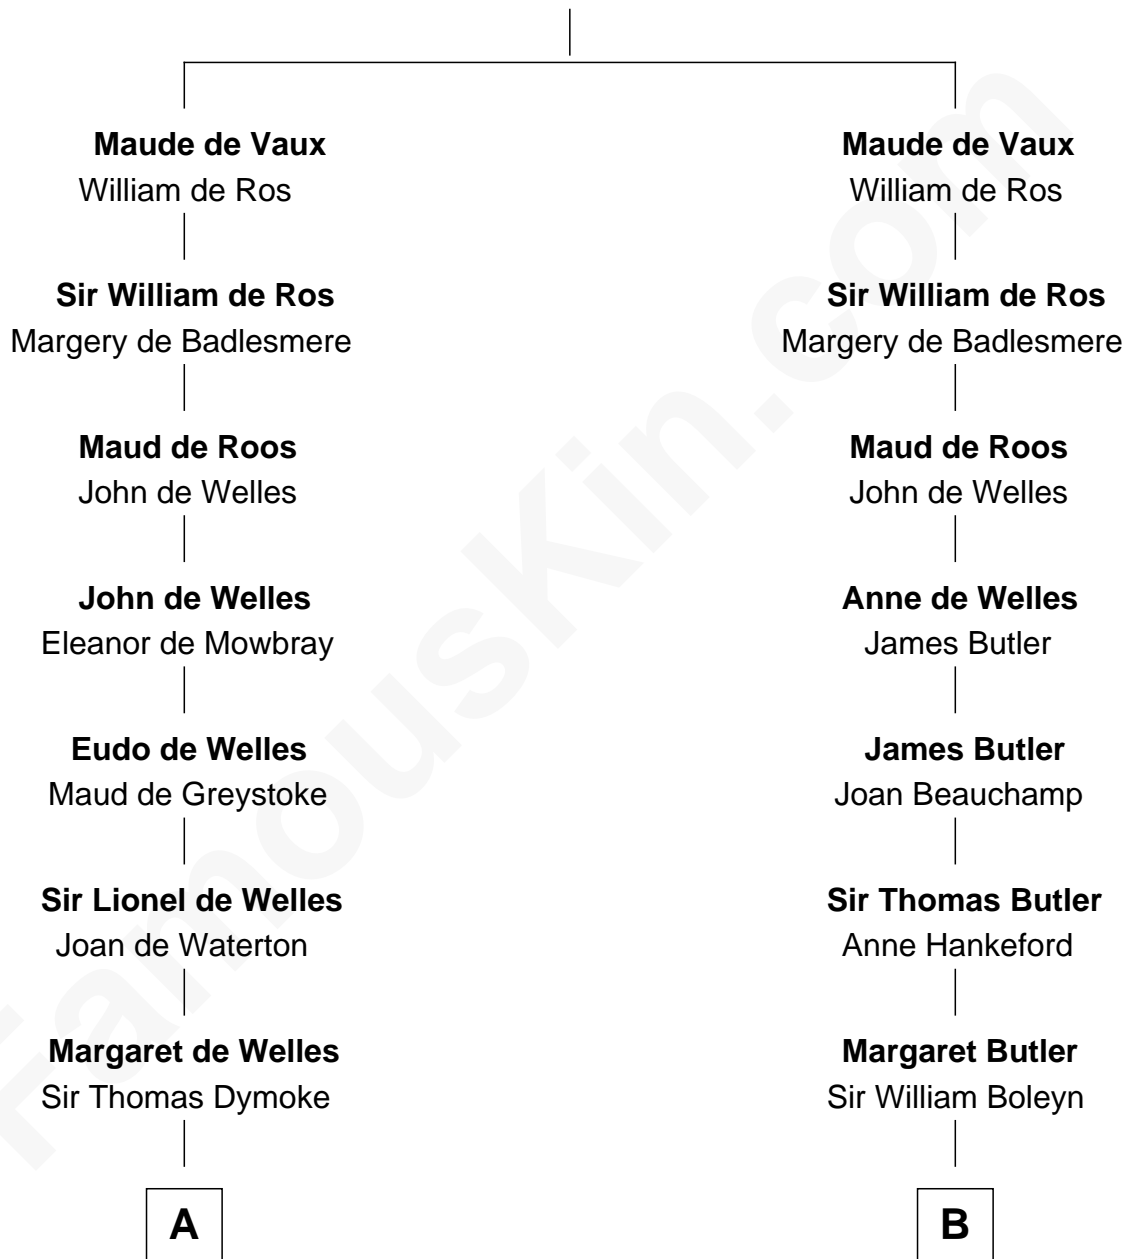

FamousKin.com

Relationship Chart of

Ray Bradbury

Author of The Martian Chronicles

20th cousin 1 time removed of

Edith (Bolling) Wilson

First Lady of President Woodrow Wilson

John de Vaux

C

Samuel Bradbury
Frances Mary Rothead

Samuel Irving Bradbury
Mary Adell Spaulding

Samuel Hinkston Bradbury
Minnie Alice Davis

Leonard Spaulding Bradbury
Esther Marie Moberg

Ray Bradbury
Author of The Martian Chronicles