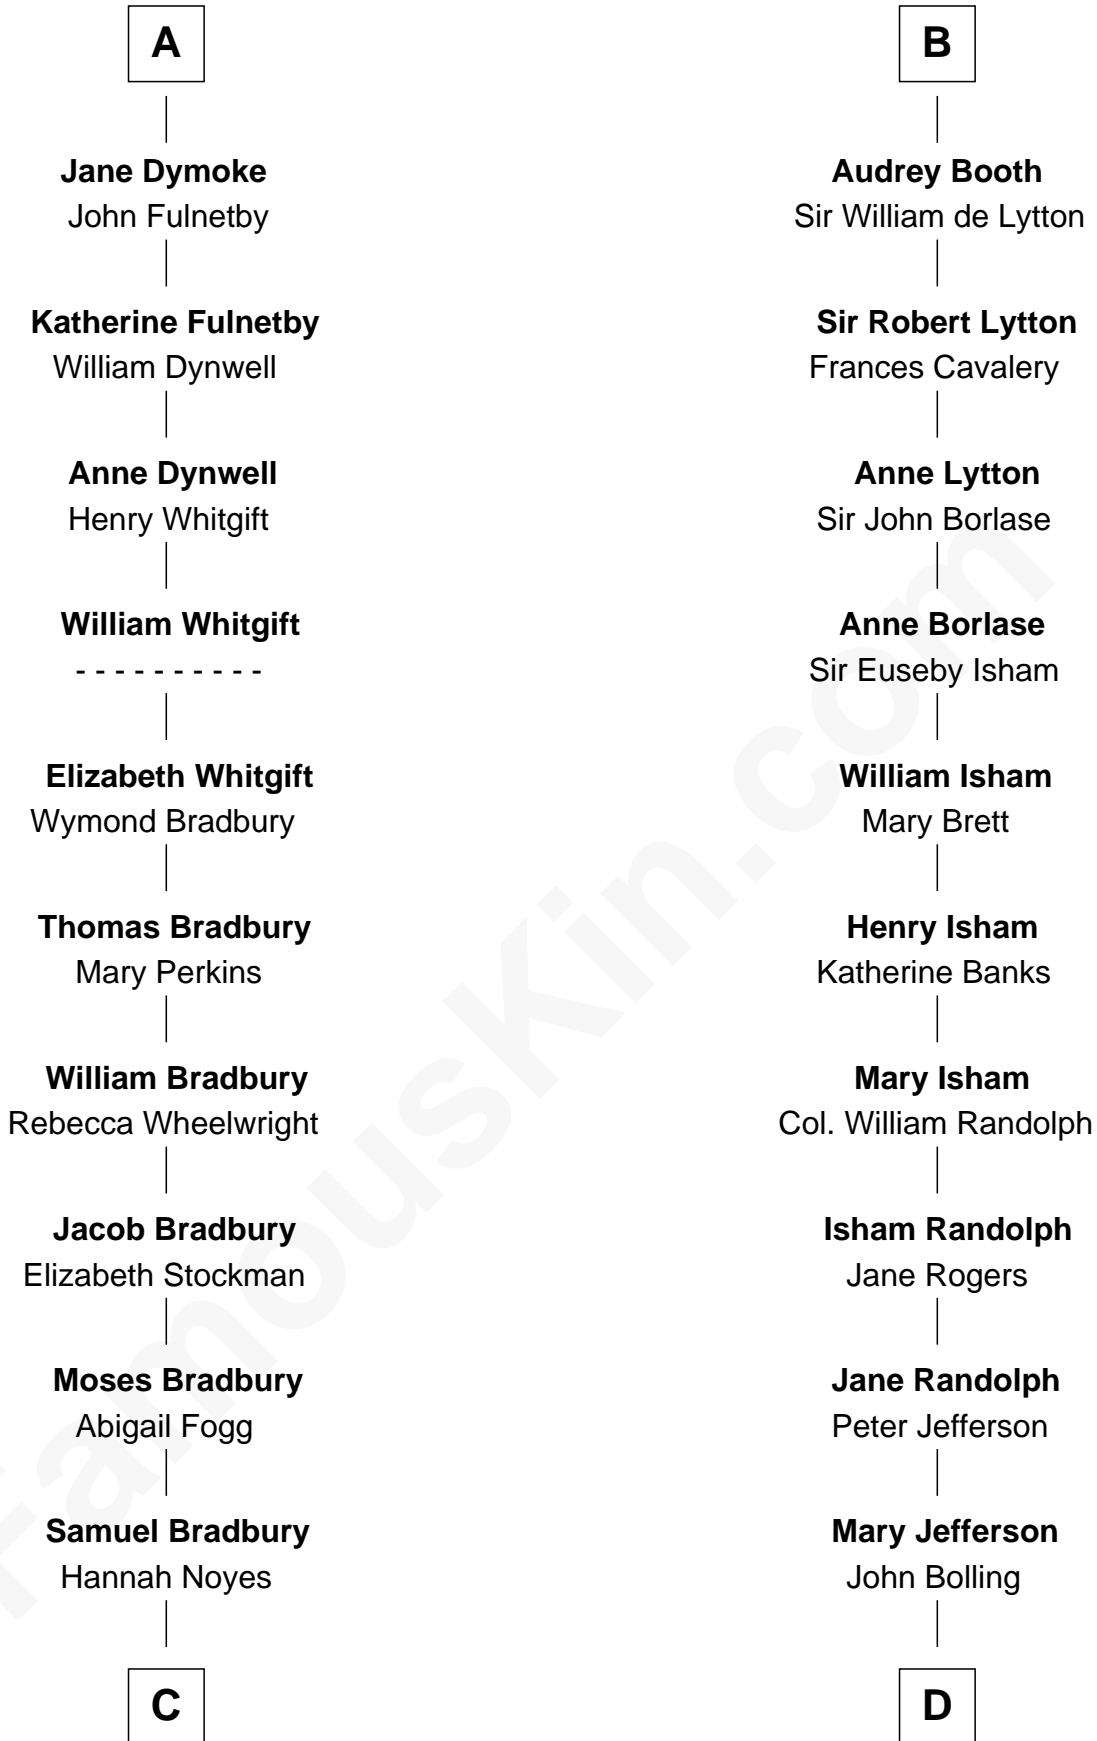

FamousKin.com Relationship Chart of

Ray Bradbury

Author of The Martian Chronicles

20th cousin 1 time removed of

Edith (Bolling) Wilson

First Lady of President Woodrow Wilson

Eudo la Zouche
Milicent de Cantilupe

Eve la Zouche
Sir Maurice de Berkeley

Isabel de Berkeley
Sir Robert de Clifford

Sir Roger de Clifford
Maud de Beauchamp

Katherine de Clifford
Sir Ralph de Greystoke

Maud de Greystoke
Eudo de Welles

Sir Lionel de Welles
Joan de Waterton

Margaret de Welles
Sir Thomas Dymoke

A

Sir William la Zouche
Maud Lovel

Milicent la Zouche
Sir William Deincourt

Margaret Deincourt
Sir Robert de Tibetot

Elizabeth de Tibetot
Sir Philip le Despencer

Margery Despencer
Sir Roger Wentworth

Margaret Wentworth
Sir William Hopton

Margaret Hopton
Sir Philip Booth

B

C

Samuel Bradbury
Frances Mary Rothead

Samuel Irving Bradbury
Mary Adell Spaulding

Samuel Hinkston Bradbury
Minnie Alice Davis

Leonard Spaulding Bradbury
Esther Marie Moberg