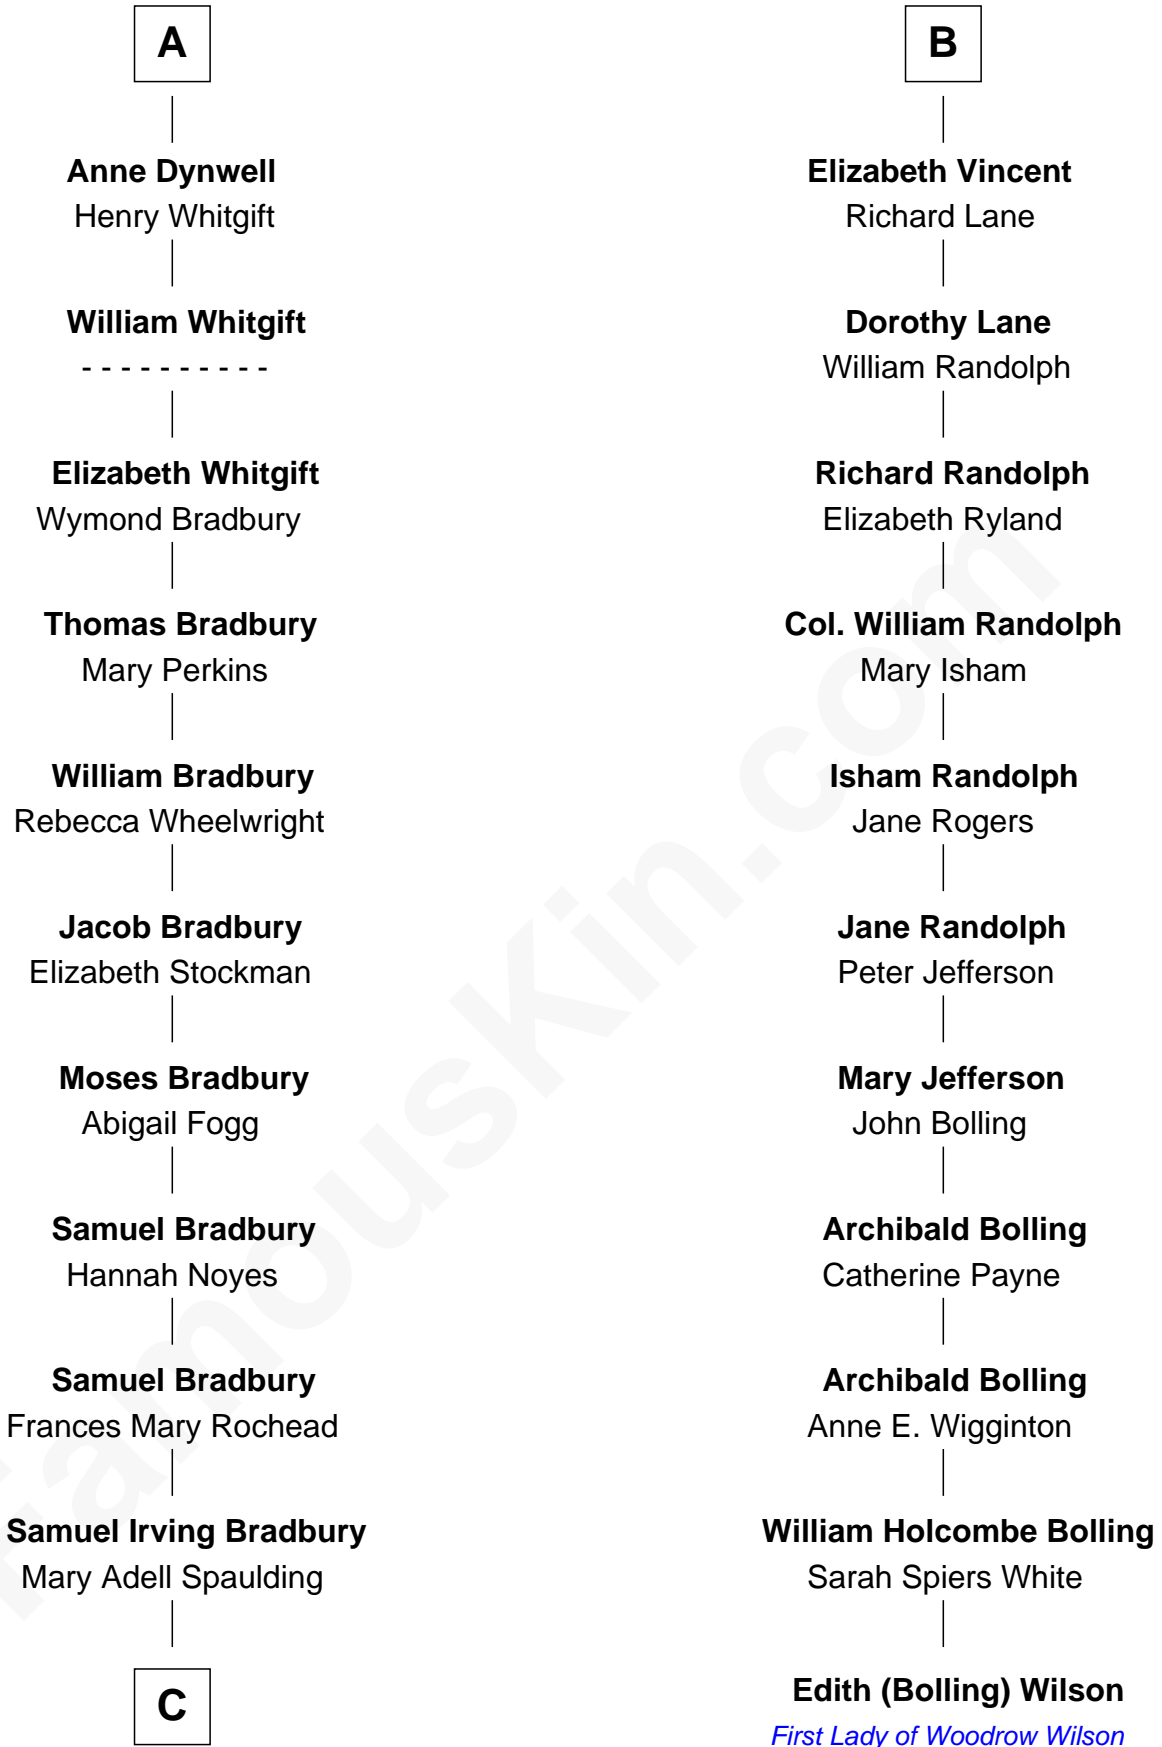

## Relationship Chart of

### Ray Bradbury

*Author of The Martian Chronicles*

17th cousin 2 times removed of

### Edith (Bolling) Wilson

*First Lady of President Woodrow Wilson*

**Sir Henry de Percy**

Idoine de Clifford

C

Samuel Hinkston Bradbury

Minnie Alice Davis

Leonard Spaulding Bradbury

Esther Marie Moberg

Ray Bradbury

*Author of The Martian Chronicles*

FamousKin.com