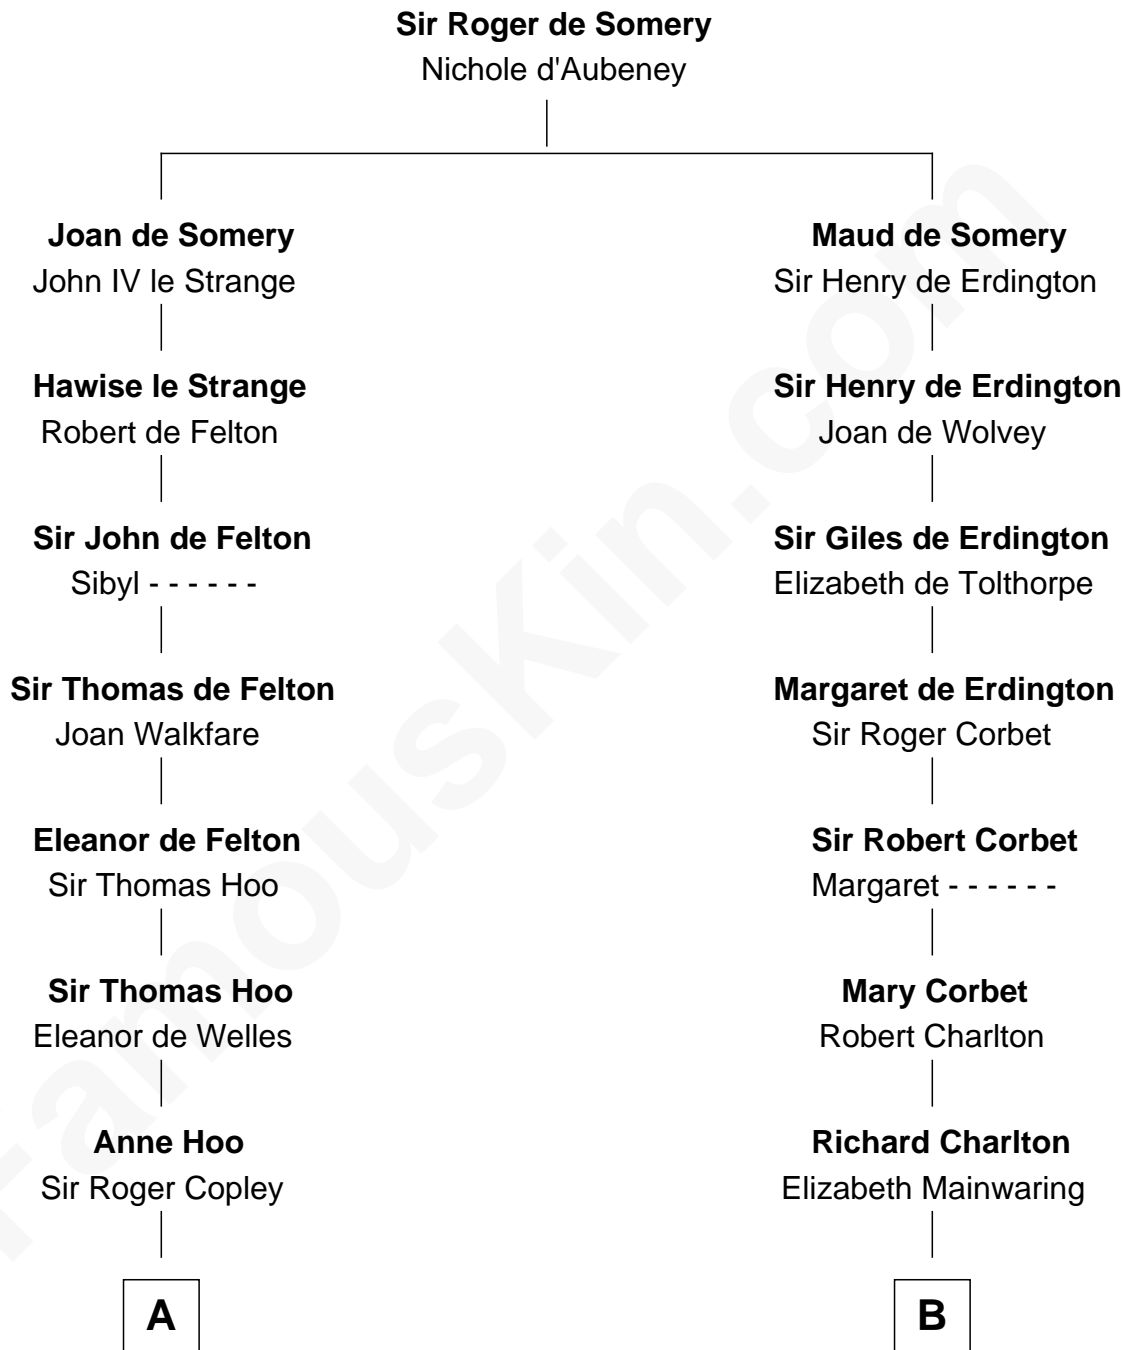

FamousKin.com

Relationship Chart of

Ray Bradbury

Author of *The Martian Chronicles*

15th cousin 6 times removed of

Samuel Prescott

Completed *Paul Revere's Midnight Ride*

C

—
Samuel Bradbury
Frances Mary Rothead

—
Samuel Irving Bradbury
Mary Adell Spaulding

—
Samuel Hinkston Bradbury
Minnie Alice Davis

—
Leonard Spaulding Bradbury
Esther Marie Moberg

—
Ray Bradbury
Author of The Martian Chronicles