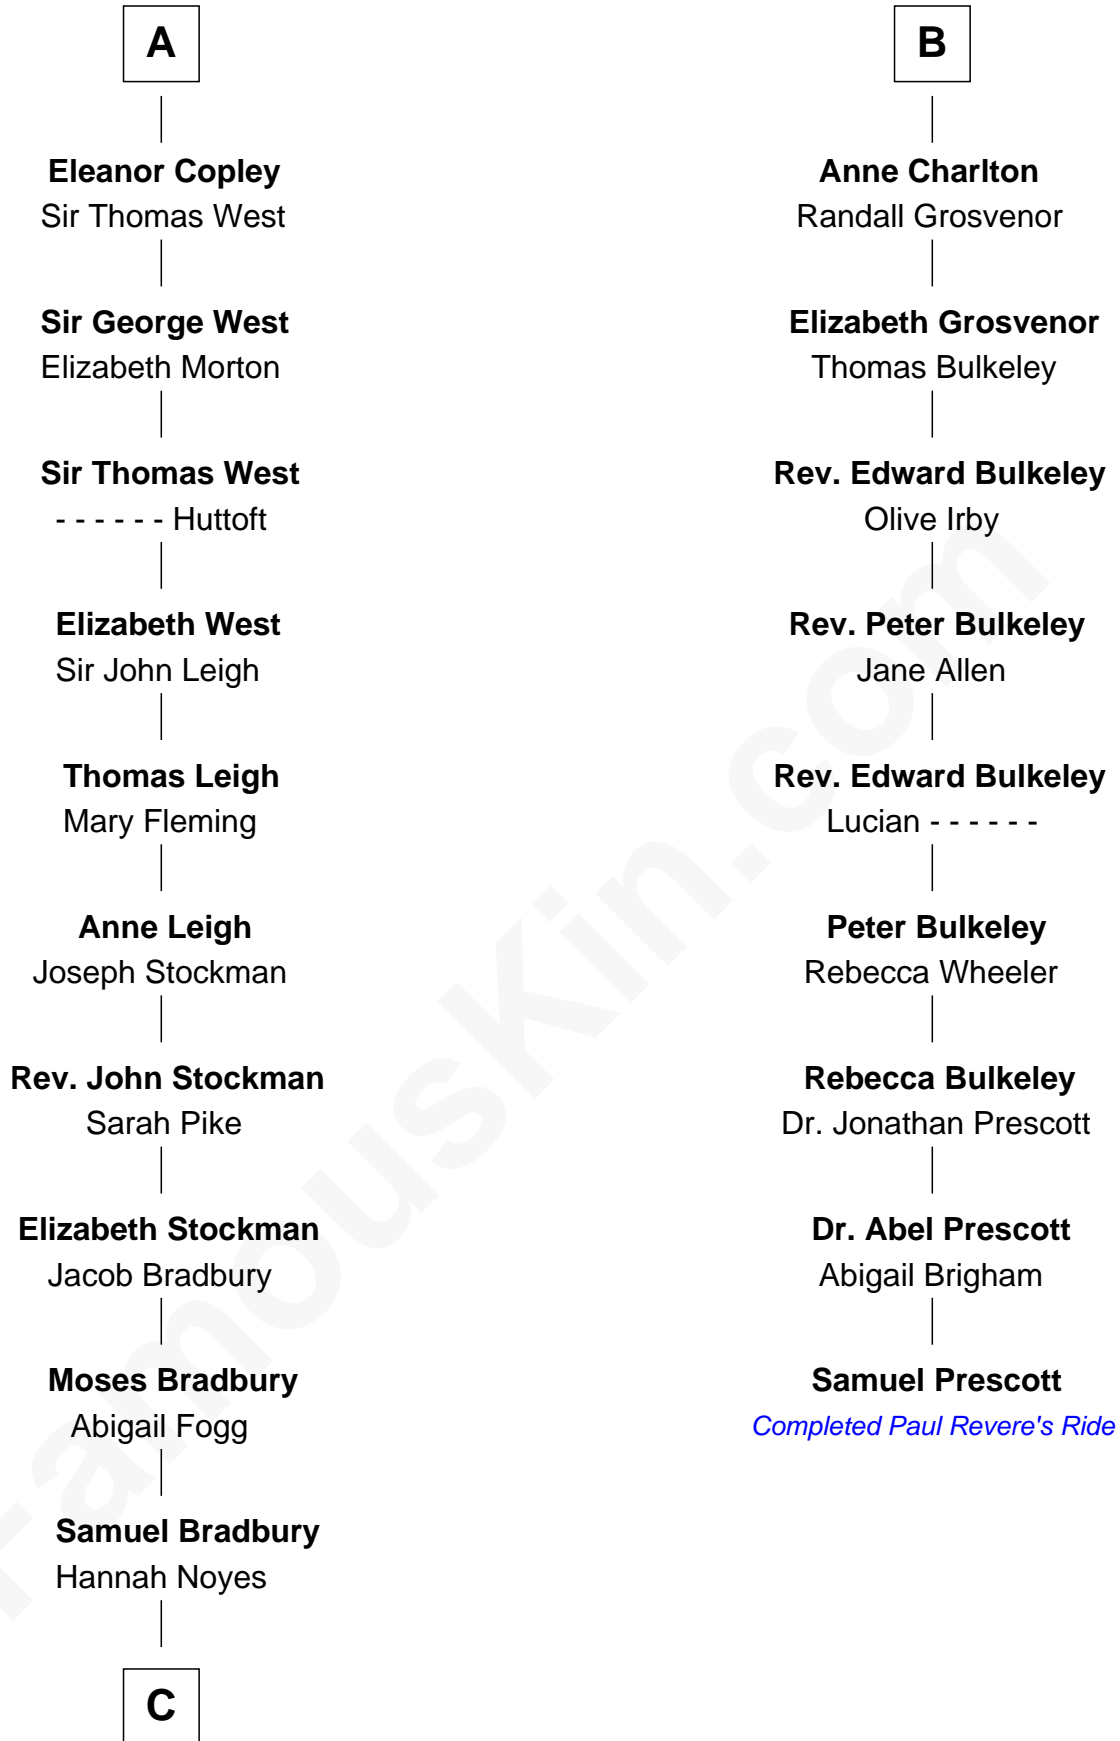

FamousKin.com

Relationship Chart of

Ray Bradbury

Author of *The Martian Chronicles*

15th cousin 6 times removed of

Samuel Prescott

Completed *Paul Revere's Midnight Ride*

C

—
Samuel Bradbury
Frances Mary Rothead

—
Samuel Irving Bradbury
Mary Adell Spaulding

—
Samuel Hinkston Bradbury
Minnie Alice Davis

—
Leonard Spaulding Bradbury
Esther Marie Moberg

—
Ray Bradbury
Author of The Martian Chronicles