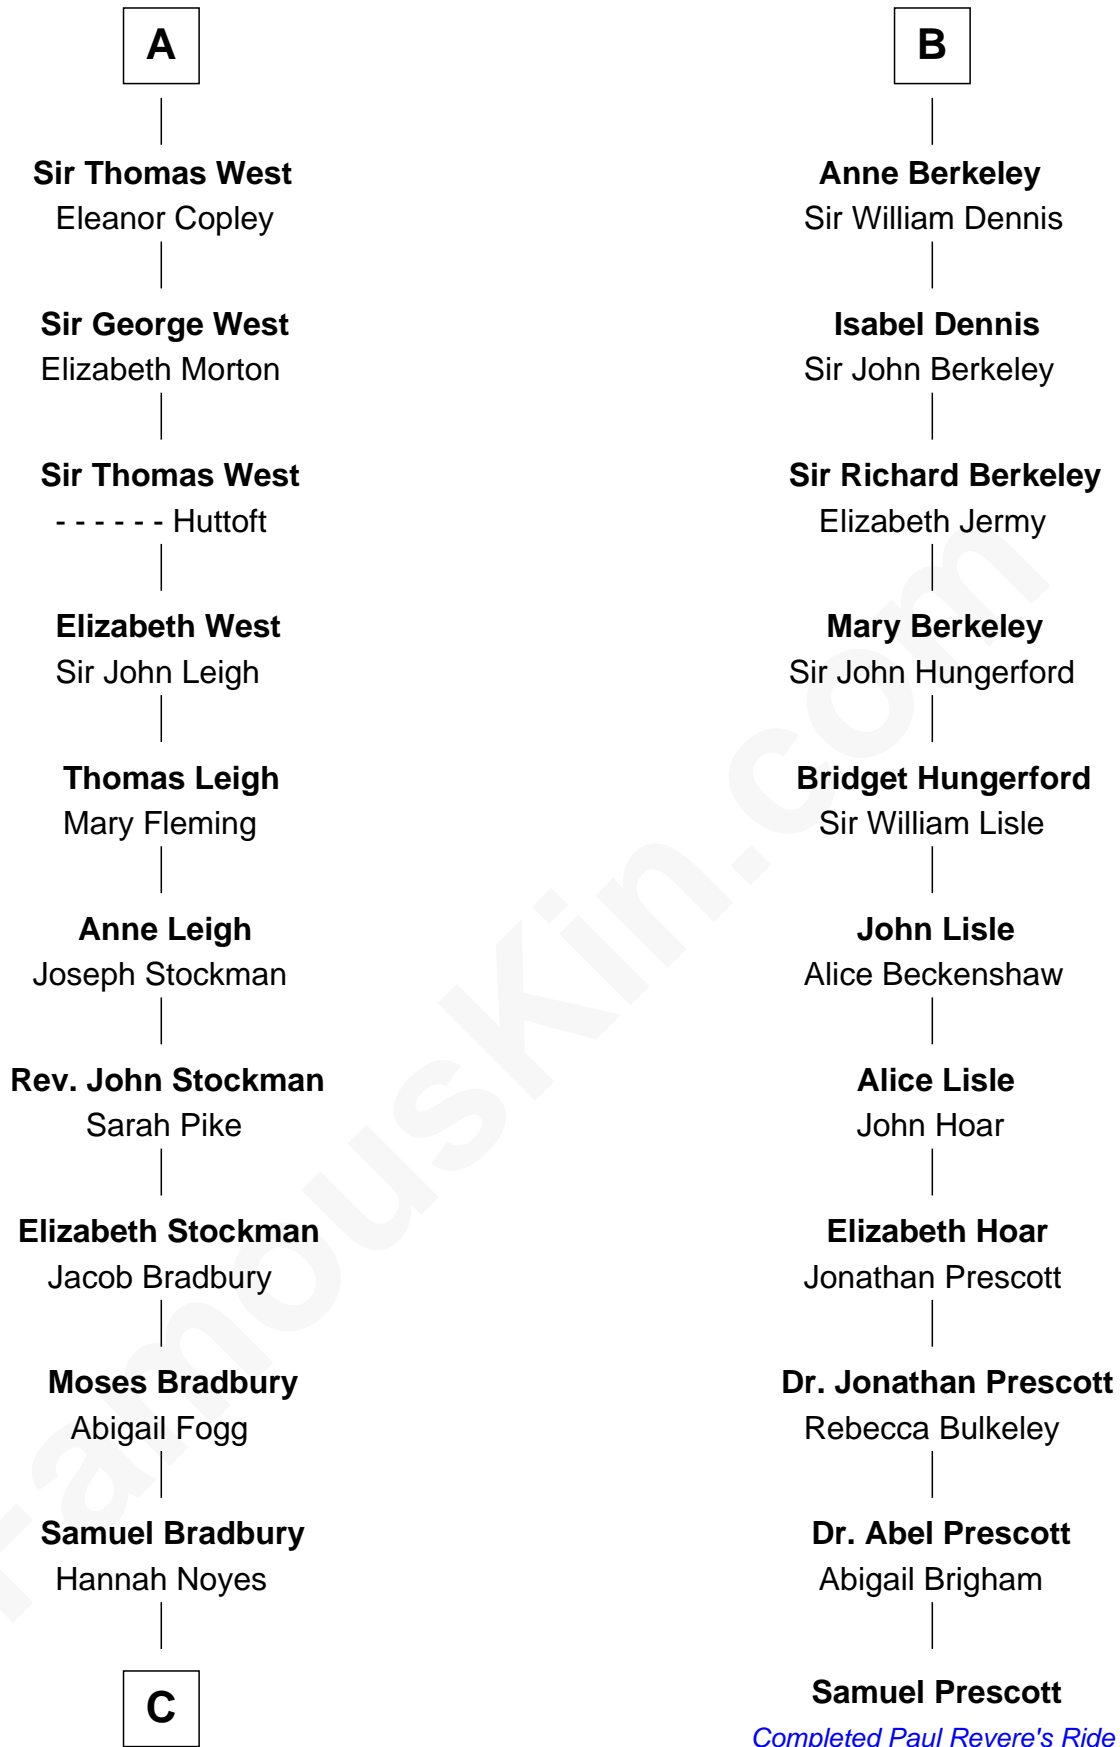

## Relationship Chart of

### Ray Bradbury

*Author of The Martian Chronicles*

17th cousin 4 times removed of

### Samuel Prescott

*Completed Paul Revere's Midnight Ride*

**C**

—  
**Samuel Bradbury**  
Frances Mary Rothead

—  
**Samuel Irving Bradbury**  
Mary Adell Spaulding

—  
**Samuel Hinkston Bradbury**  
Minnie Alice Davis